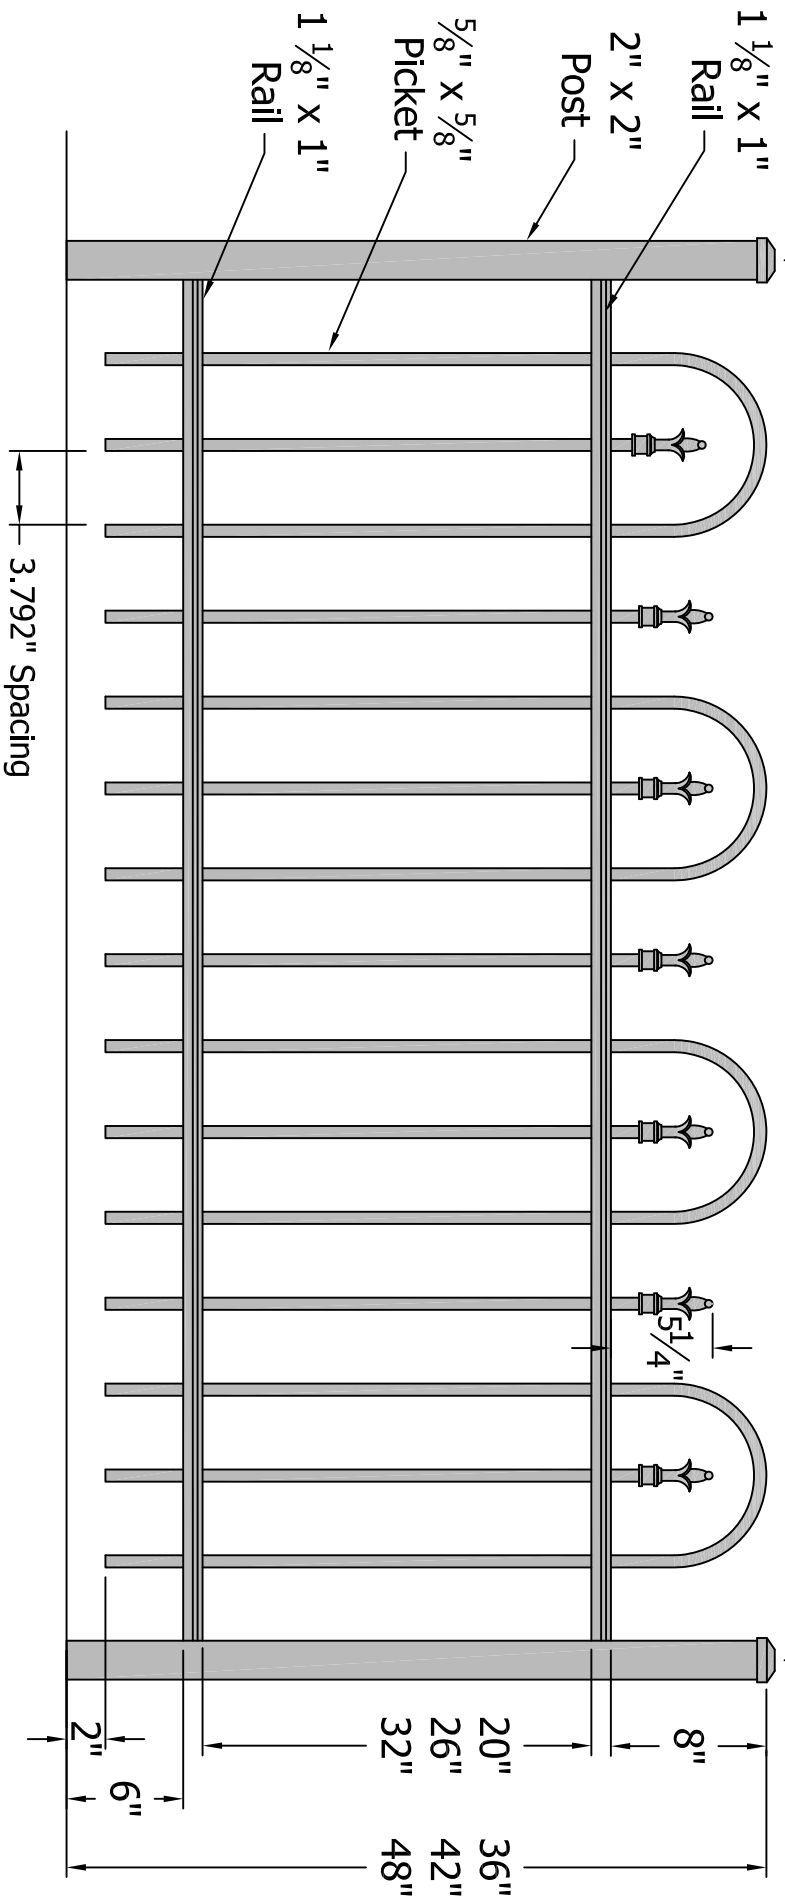

Finial Choice

6' On Center

NOTE: Sections will not rack

Post Size	
36" Tall	2" x 2" x 5 1/2'
42" Tall	2" x 2" x 6'
48" Tall	2" x 2" x 6 1/2'

Digger Specialties, Inc.

3446 US 6 EAST
Bremen, IN 46506
www.diggerspecialties.com

PRODUCT LINE: **CourtYard® Aluminum Fence**

SERIES IDENTITY: **0124 (2 Rail with Loop)**

DRAWN BY: wjm	DATE DRAWN: 10-14-2009	REVISION:	FILE NAME: 0124 - 2 rail loop
---------------	------------------------	-----------	-------------------------------

4

3

2

1

A

B

C

D