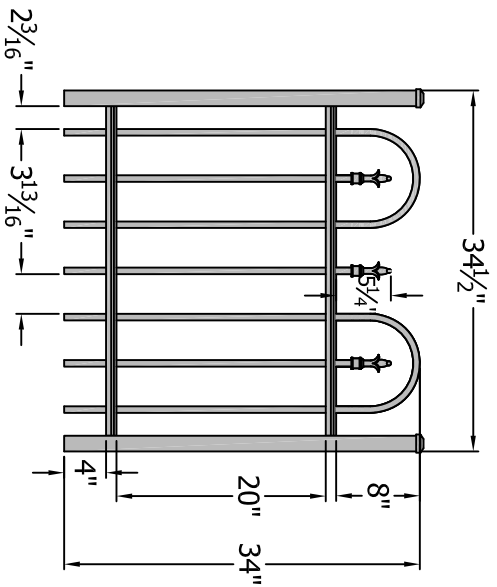

36" x 36" Gate

42" x 36" Gate

48" x 36" Gate

60" x 36" Gate

72" x 36" Gate

Final Choice

**Digger Specialties, Inc.**

3446 US 6 EAST  
Bremen, IN 46506  
www.diggerspecialties.com

PRODUCT LINE:

**CourtYard® Aluminum Fence**

SERIES IDENTITY:

**0124 Gate 36" Tall (2 Rail with Loop)**

DRAWN BY:

wjm

DATE DRAWN:

10-16-2009

REVISION:

FILE NAME:

0124 Gate 36 Tall

4

3

2

1

A