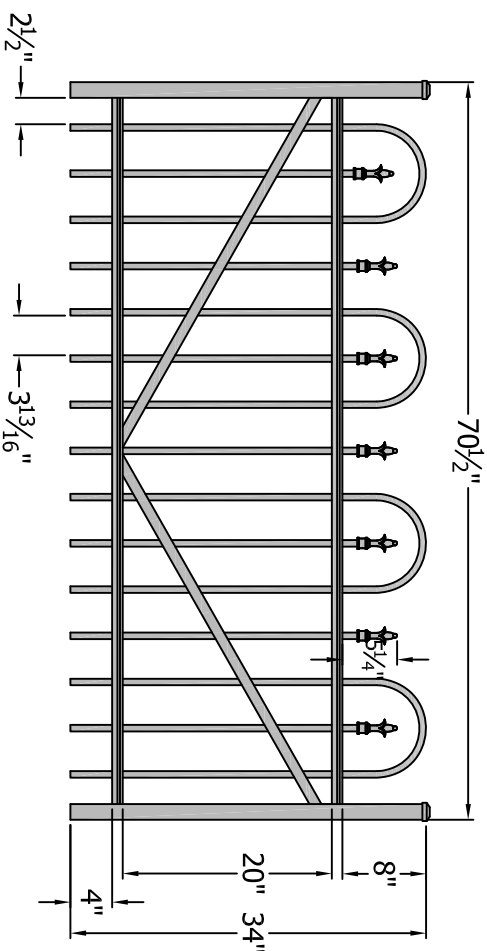

36" x 36" Gate

42" x 36" Gate

48" x 36" Gate

60" x 36" Gate

72" x 36" Gate

Final Choice

**Digger Specialties, Inc.**

3446 US 6 EAST  
Bremen, IN 46506  
www.diggerspecialties.com

PRODUCT LINE:

**CourtYard® Aluminum Fence**

SERIES IDENTITY:

**0124 Gate 36" Tall (2 Rail with Loop)**

DRAWN BY:

wjm

DATE DRAWN:

10-16-2009

REVISION:

FILE NAME:

0124 Gate 36 Tall

4

3

2

1

A