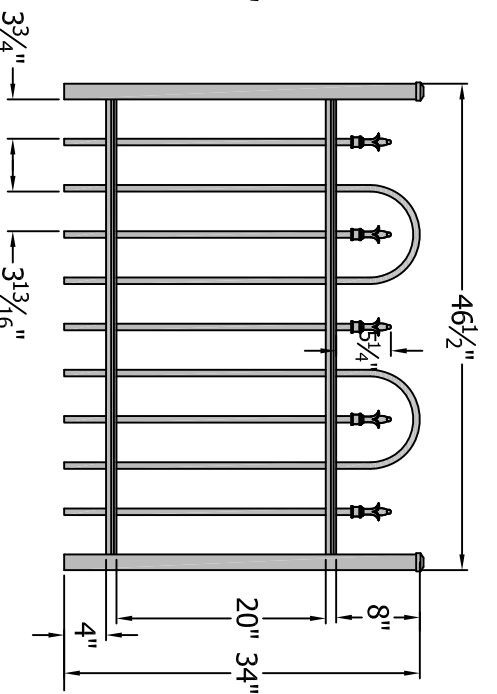

36" x 36" Gate

42" x 36" Gate

48" x 36" Gate

60" x 36" Gate

72" x 36" Gate

Final Choice

**Digger Specialties, Inc.**

3446 US 6 EAST  
Bremen, IN 46506  
www.diggerspecialties.com

PRODUCT LINE:

**CourtYard® Aluminum Fence**

SERIES IDENTITY:

**0124 Gate 36" Tall (2 Rail with Loop)**

DRAWN BY:

wjm

DATE DRAWN:

10-16-2009

REVISION:

FILE NAME:

0124 Gate 36 Tall

4

3

2

1

A