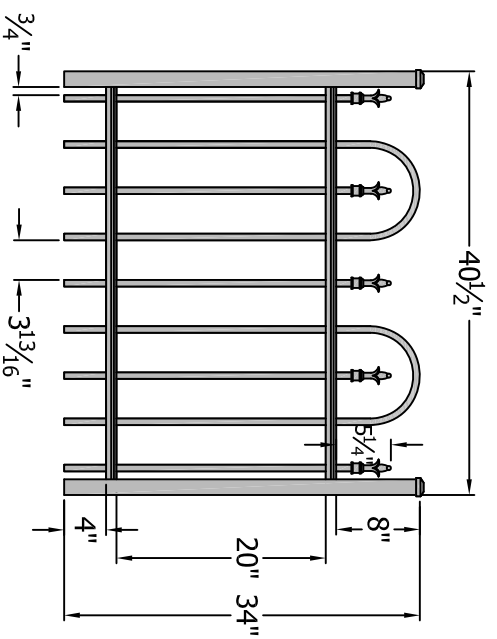

36" x 36" Gate

42" x 36" Gate

48" x 36" Gate

60" x 36" Gate

72" x 36" Gate

Final Choice

**Digger Specialties, Inc.**

3446 US 6 EAST  
Bremen, IN 46506  
www.diggerspecialties.com

PRODUCT LINE:

**CourtYard® Aluminum Fence**

SERIES IDENTITY:

**0124 Gate 36" Tall (2 Rail with Loop)**

DRAWN BY:

wjm

DATE DRAWN:

10-16-2009

REVISION:

FILE NAME:

0124 Gate 36 Tall

4

3

2

1

A