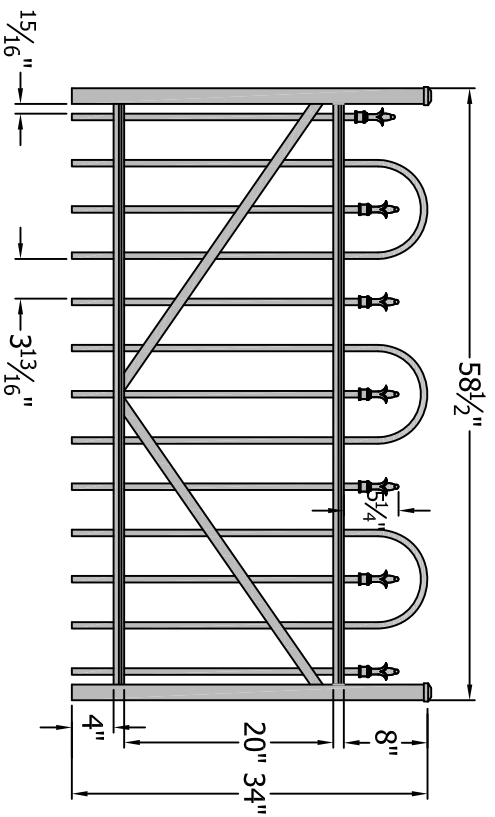

36" x 36" Gate

42" x 36" Gate

48" x 36" Gate

60" x 36" Gate

72" x 36" Gate

Final Choice

**Digger Specialties, Inc.**

3446 US 6 EAST  
Bremen, IN 46506  
www.diggerspecialties.com

PRODUCT LINE:

**CourtYard® Aluminum Fence**

SERIES IDENTITY:

**0124 Gate 36" Tall (2 Rail with Loop)**

DRAWN BY:

wjm

DATE DRAWN:

10-16-2009

REVISION:

FILE NAME:

0124 Gate 36 Tall

4

3

2

1

A