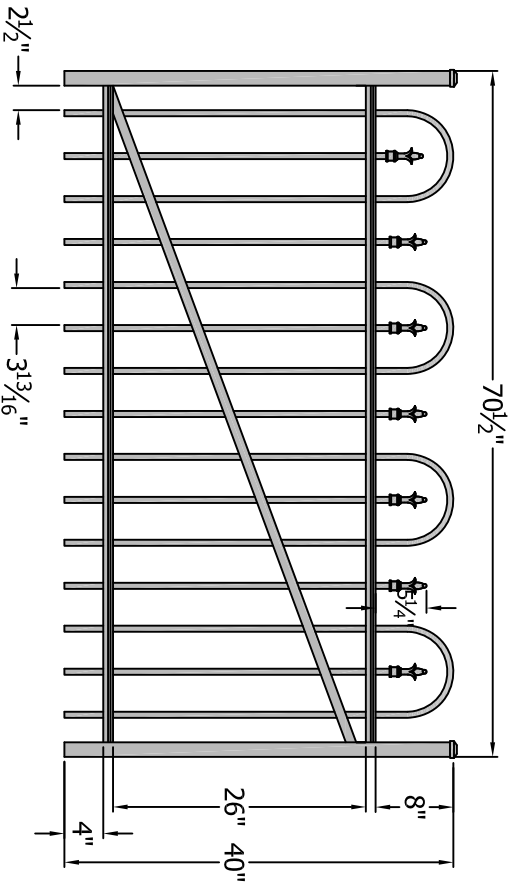

36" x 42" Gate

42" x 42" Gate

48" x 42" Gate

60" x 42" Gate

72" x 42" Gate

Finial Choice

3446 US 6 EAST
Bremen, IN 46506
www.diggerspecialties.com

PRODUCT LINE: **CourtYard® Aluminum Fence**

SERIES IDENTITY: **0124 Gate 42" Tall (2 Rail with Loop)**

DRAWN BY: wjm	DATE DRAWN: 10-16-2009	REVISION:	FILE NAME: 0124 Gate 42 Tall
---------------	------------------------	-----------	------------------------------

4

3

2

1

A

B

C

D