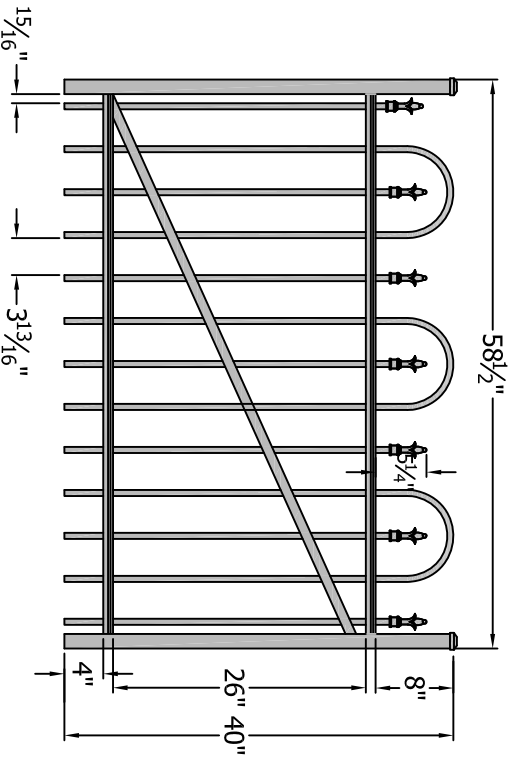

36" x 42" Gate

42" x 42" Gate

48" x 42" Gate

60" x 42" Gate

72" x 42" Gate

Finial Choice

3446 US 6 EAST
Bremen, IN 46506
www.diggerspecialties.com

PRODUCT LINE: **CourtYard® Aluminum Fence**

SERIES IDENTITY: **0124 Gate 42" Tall (2 Rail with Loop)**

DRAWN BY: wjm	DATE DRAWN: 10-16-2009	REVISION:	FILE NAME: 0124 Gate 42 Tall
---------------	------------------------	-----------	------------------------------