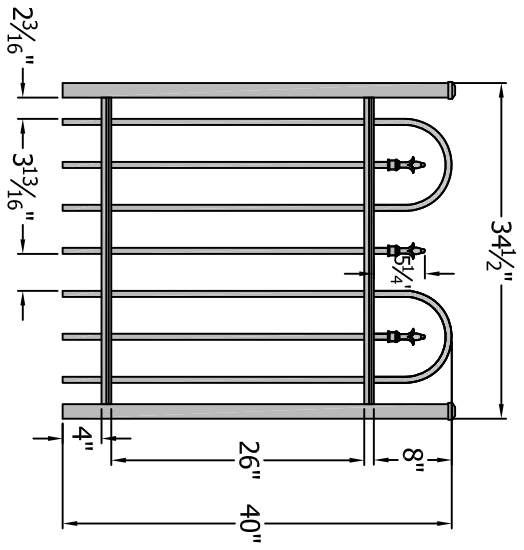

36" x 42" Gate

42" x 42" Gate

48" x 42" Gate

60" x 42" Gate

72" x 42" Gate

Finial Choice

3446 US 6 EAST
Bremen, IN 46506
www.diggerspecialties.com

PRODUCT LINE: **CourtYard® Aluminum Fence**

SERIES IDENTITY: **0124 Gate 42" Tall (2 Rail with Loop)**

DRAWN BY: wjm	DATE DRAWN: 10-16-2009	REVISION:	FILE NAME: 0124 Gate 42 Tall
---------------	------------------------	-----------	------------------------------