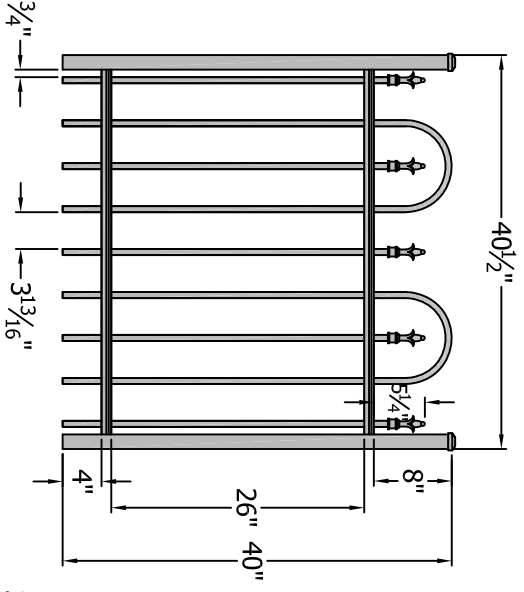

36" x 42" Gate

42" x 42" Gate

48" x 42" Gate

60" x 42" Gate

72" x 42" Gate

Finial Choice

3446 US 6 EAST
Bremen, IN 46506
www.diggerspecialties.com

PRODUCT LINE: **CourtYard® Aluminum Fence**

SERIES IDENTITY: **0124 Gate 42" Tall (2 Rail with Loop)**

DRAWN BY: wjm	DATE DRAWN: 10-16-2009	REVISION:	FILE NAME: 0124 Gate 42 Tall
---------------	------------------------	-----------	------------------------------