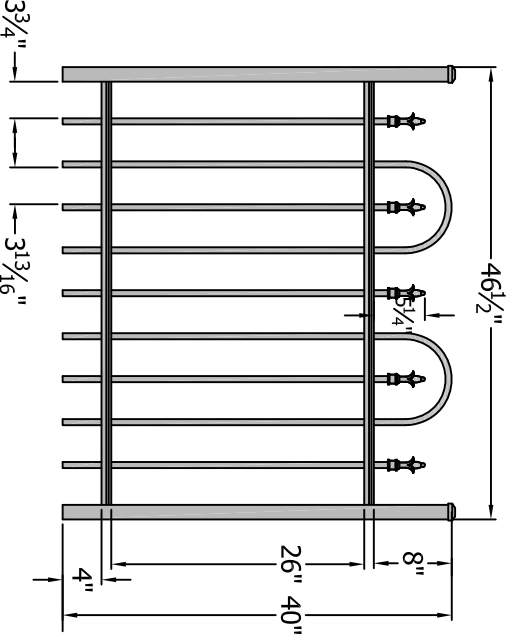

36" x 42" Gate

42" x 42" Gate

48" x 42" Gate

60" x 42" Gate

72" x 42" Gate

Finial Choice

3446 US 6 EAST
Bremen, IN 46506
www.diggerspecialties.com

PRODUCT LINE: **CourtYard® Aluminum Fence**

SERIES IDENTITY: **0124 Gate 42" Tall (2 Rail with Loop)**

DRAWN BY: wjm	DATE DRAWN: 10-16-2009	REVISION:	FILE NAME: 0124 Gate 42 Tall
---------------	------------------------	-----------	------------------------------