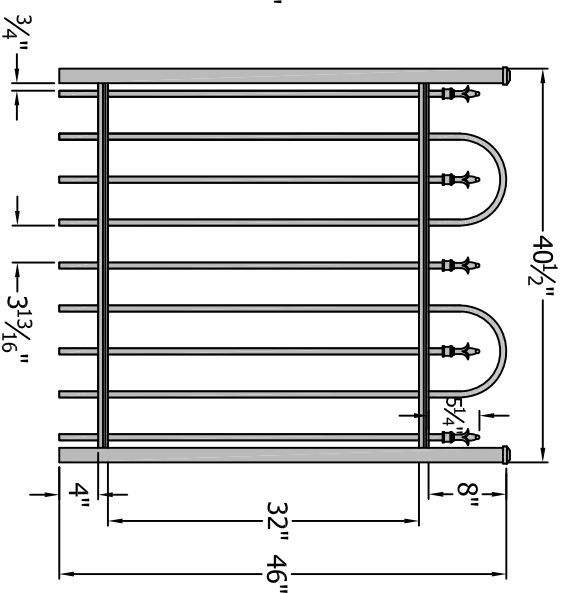

36" x 48" Gate

42" x 48" Gate

48" x 48" Gate

60" x 48" Gate

72" x 48" Gate

Finial Choice

Digger Specialties, Inc.

3446 US 6 EAST
Bremen, IN 46506
www.diggerspecialties.com

PRODUCT LINE:

CourtYard[®] Aluminum Fence

SERIES IDENTITY:

0124 Gate 48" Tall (2 Rail with Loop)

DRAWN BY:

wjm

DATE DRAWN:

10-16-2009

REVISION:

FILE NAME:

0124 Gate 48 Tall

4

3

2

1

A