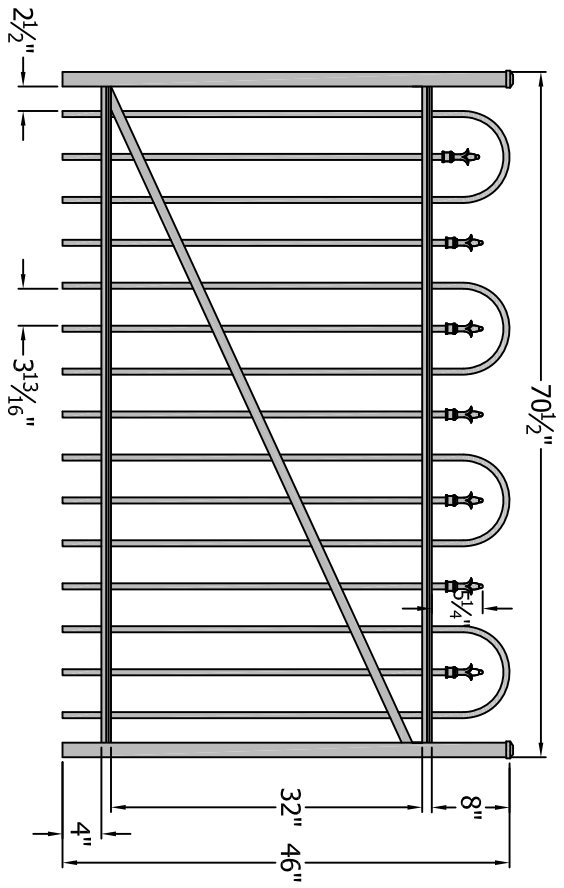

36" x 48" Gate

42" x 48" Gate

48" x 48" Gate

60" x 48" Gate

72" x 48" Gate

Finial Choice

Digger Specialties, Inc.

3446 US 6 EAST
Bremen, IN 46506
www.diggerspecialties.com

PRODUCT LINE:

CourtYard[®] Aluminum Fence

SERIES IDENTITY:

0124 Gate 48" Tall (2 Rail with Loop)

DRAWN BY:

wjm

DATE DRAWN:

10-16-2009

REVISION:

FILE NAME:

0124 Gate 48 Tall

4

3

2

1

A