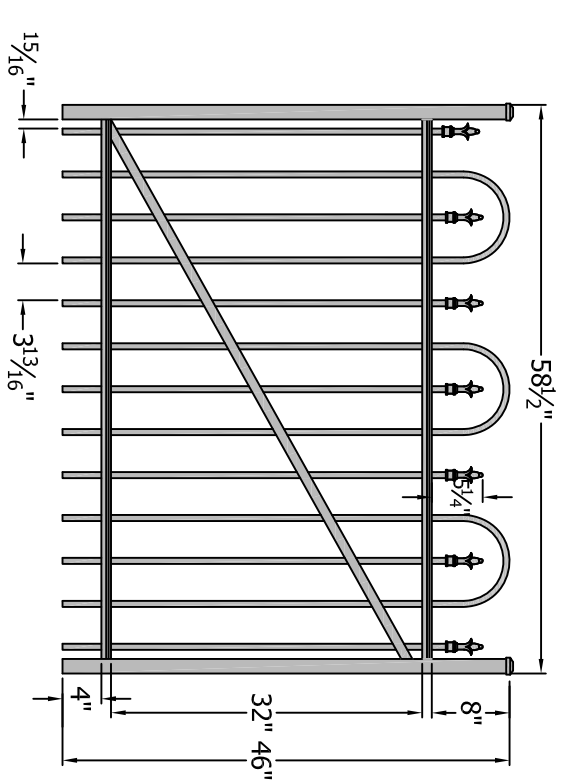

36" x 48" Gate

42" x 48" Gate

48" x 48" Gate

60" x 48" Gate

72" x 48" Gate

Finial Choice

Digger Specialties, Inc.

3446 US 6 EAST
Bremen, IN 46506
www.diggerspecialties.com

PRODUCT LINE:

CourtYard[®] Aluminum Fence

SERIES IDENTITY:

0124 Gate 48" Tall (2 Rail with Loop)

DRAWN BY:

wjm

DATE DRAWN:

10-16-2009

REVISION:

FILE NAME:

0124 Gate 48 Tall

4

3

2

1

A