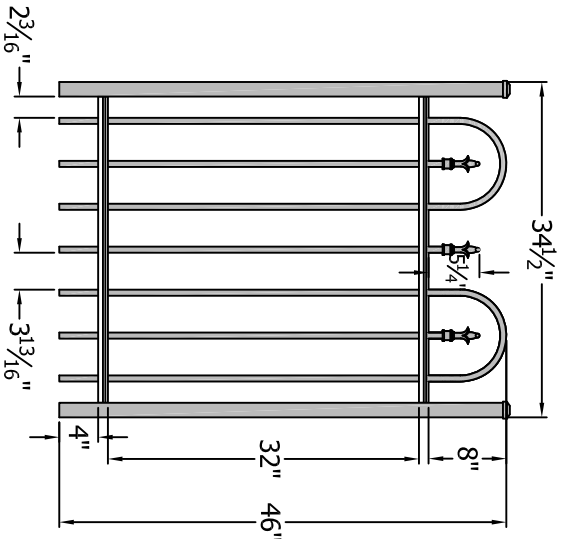

36" x 48" Gate

42" x 48" Gate

48" x 48" Gate

60" x 48" Gate

72" x 48" Gate

Finial Choice

Digger Specialties, Inc.

3446 US 6 EAST
Bremen, IN 46506
www.diggerspecialties.com

PRODUCT LINE:

CourtYard[®] Aluminum Fence

SERIES IDENTITY:

0124 Gate 48" Tall (2 Rail with Loop)

DRAWN BY:

wjm

DATE DRAWN:

10-16-2009

REVISION:

FILE NAME:

0124 Gate 48 Tall

4

3

2

1

A