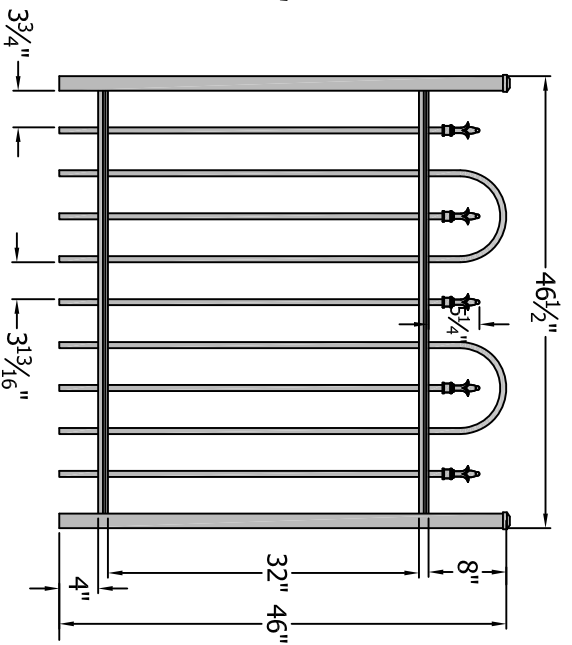

36" x 48" Gate

42" x 48" Gate

48" x 48" Gate

60" x 48" Gate

72" x 48" Gate

Finial Choice

Digger Specialties, Inc.

3446 US 6 EAST
Bremen, IN 46506
www.diggerspecialties.com

PRODUCT LINE:

CourtYard[®] Aluminum Fence

SERIES IDENTITY:

0124 Gate 48" Tall (2 Rail with Loop)

DRAWN BY:

wjm

DATE DRAWN:

10-16-2009

REVISION:

FILE NAME:

0124 Gate 48 Tall

4

3

2

1

A