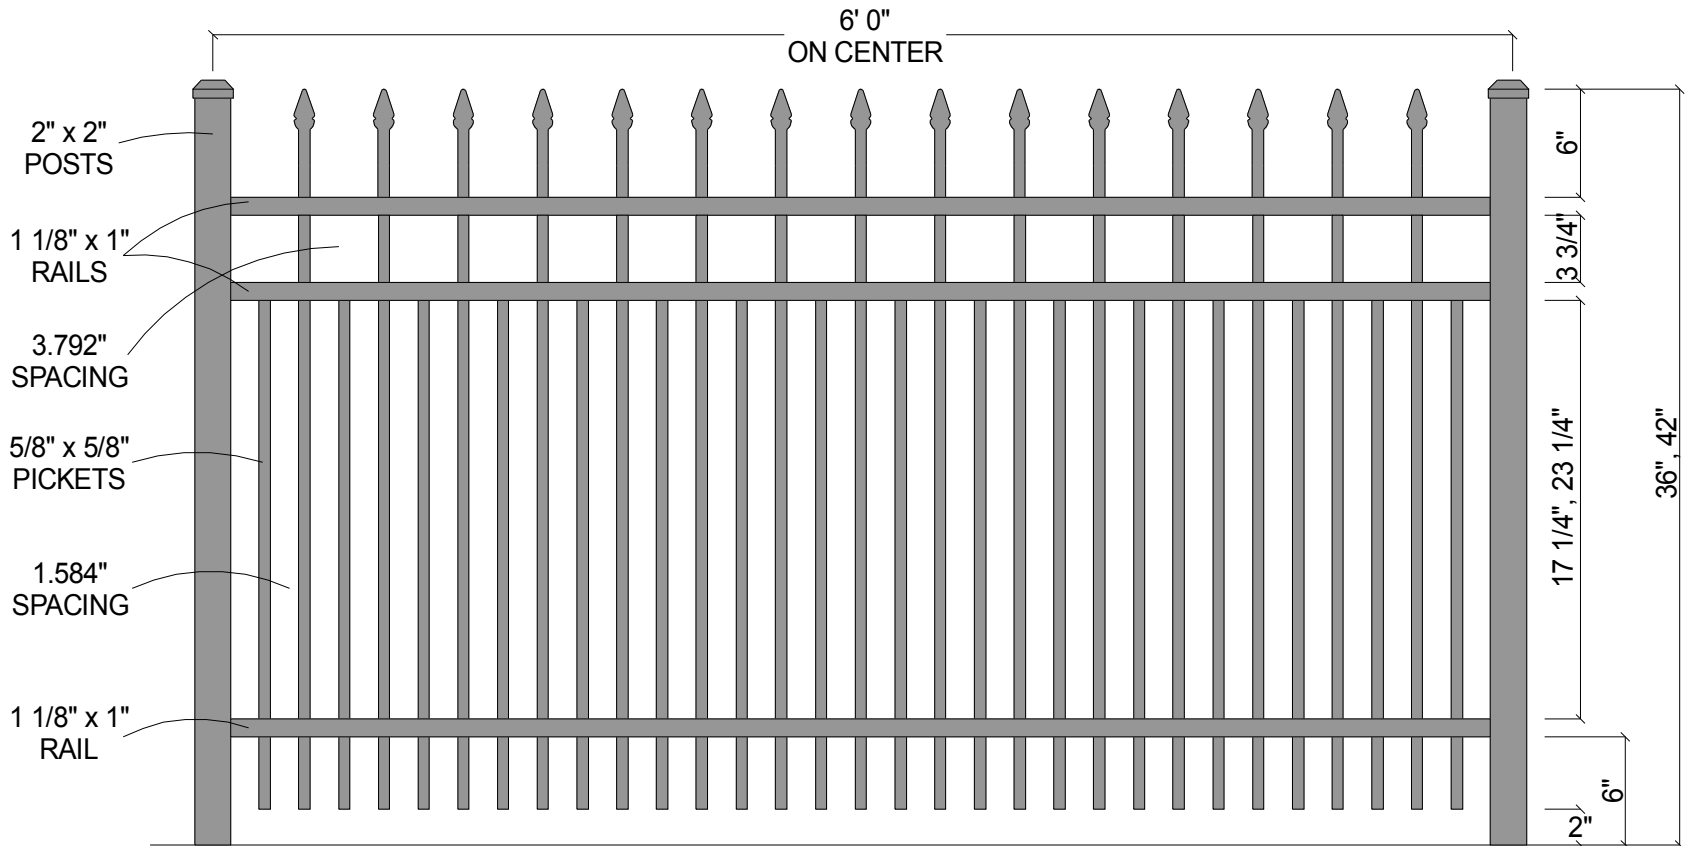

**FINIAL OPTION:**

Post Size	
36" Tall	2" x 2" x 5 1/2'
42" Tall	2" x 2" x 6'

CourtYard® Aluminum Fence		
Scale: 3/32" : 1"	Approved By: F.S.B.	Drawn By: J.D.S.
Date: 8/08/06		Revised:
<b>0131</b> (with Short Picket Option)		
As Shown: 6' x 42" 0131 with Short Picket Option		Drawing Number: 0131-Short-36-42