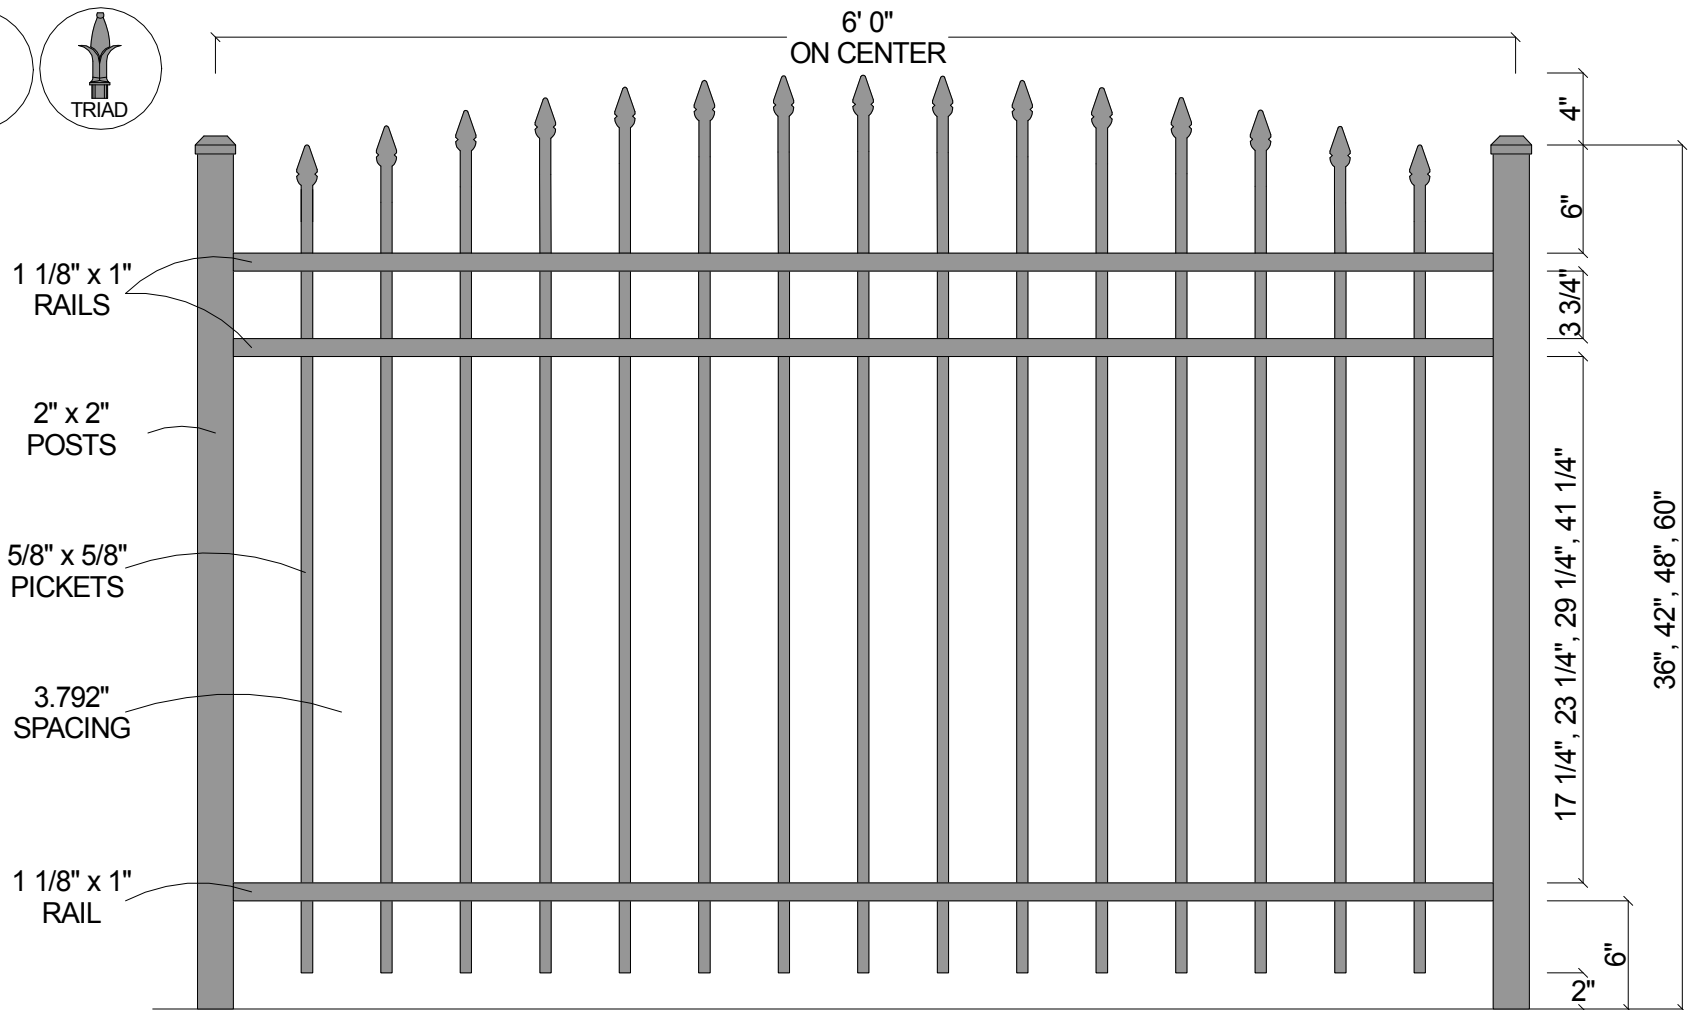

FINIAL OPTION:

Post Size	
36" Tall	2" x 2" x 5 1/2'
42" Tall	2" x 2" x 6'
48" Tall	2" x 2" x 6 1/2'
60" Tall	2" x 2" x 7 1/2'

CourtYard® Aluminum Fence		
Scale: 3/32" : 1"	Approved By: F.S.B.	Drawn By: J.D.S.
Date: 8/08/06		Revised:
0131 Convex (3-Rail w/Convex Pickets)		
As Shown: 6' x 48" 0131 Convex		Drawing Number: 0131Cnvx