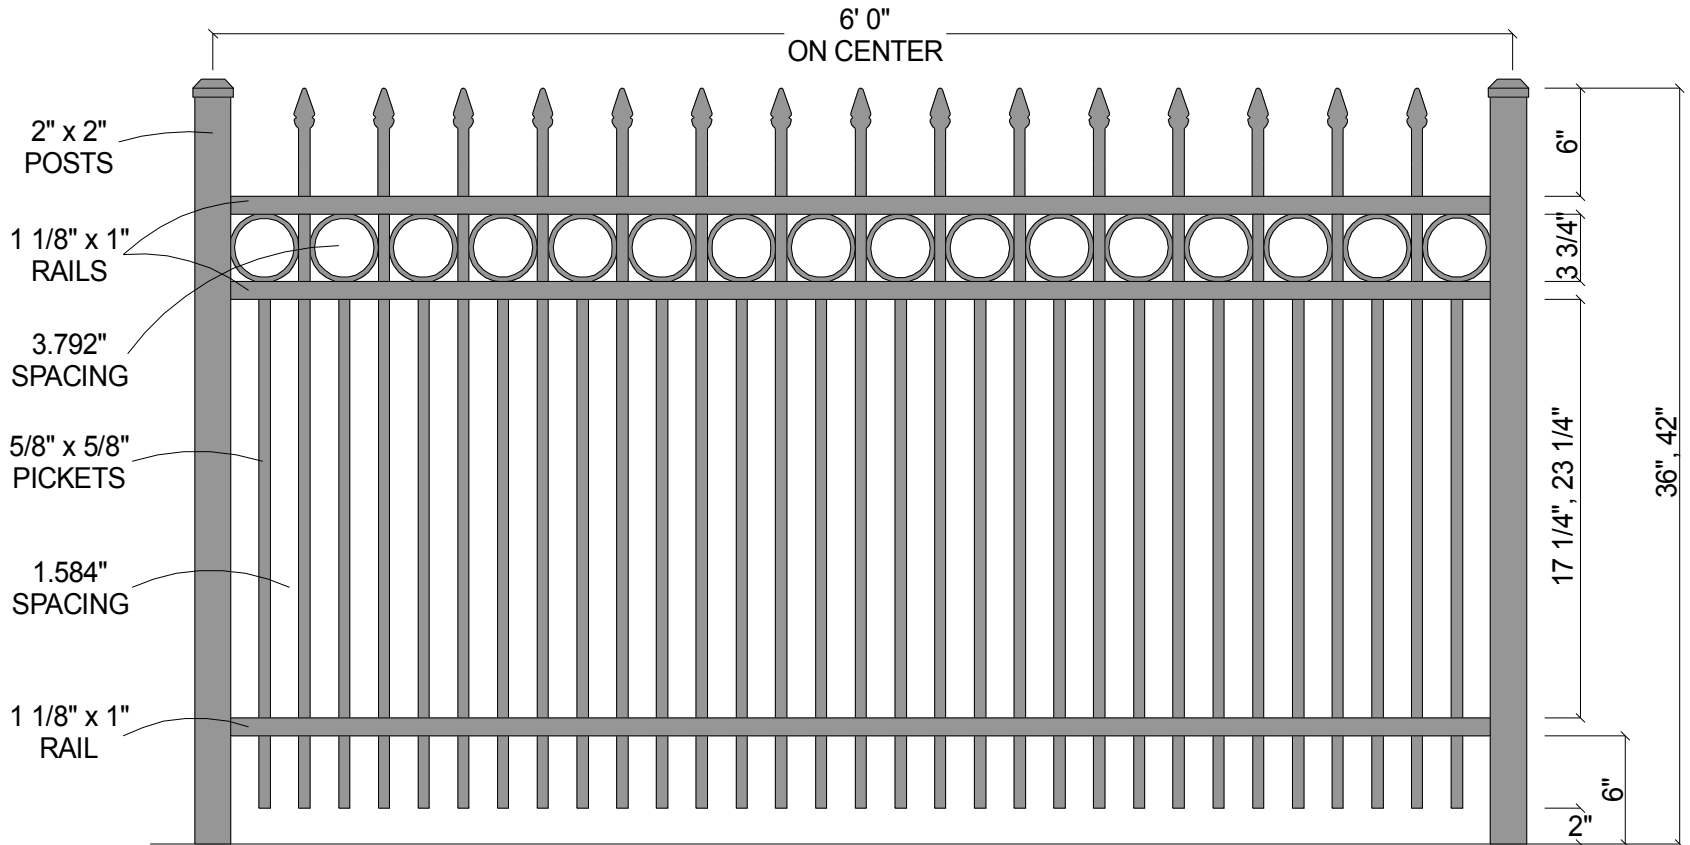

FINIAL OPTION:

Post Size	
36" Tall	2" x 2" x 5 1/2'
42" Tall	2" x 2" x 6'

<h2>CourtYard® Aluminum Fence</h2>	
Scale: 3/32" : 1"	Drawn By: J.D.S.
Date: 8/04/08	Revised:
<h3>0131R (with Short Picket Option)</h3>	
As Shown: 6' x 42" 0131R with Short Picket Option	Drawing Number: 0131R-SPO-36-42