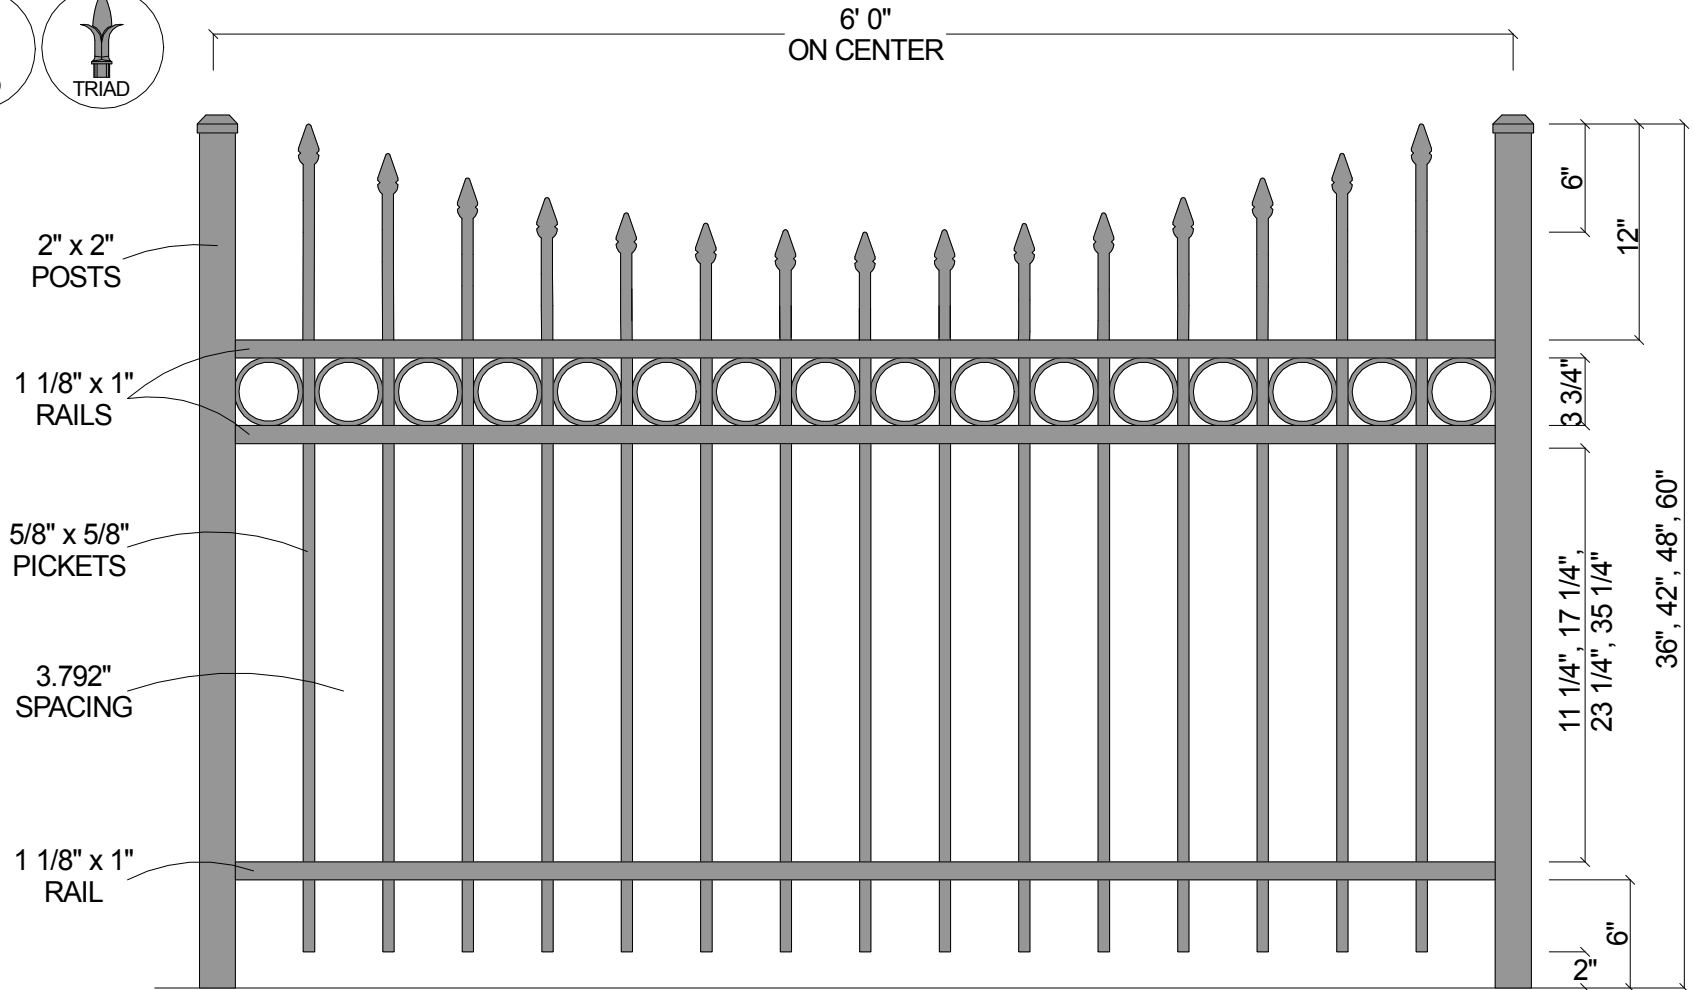

FINIAL OPTION:

Post Size	
36" Tall	2" x 2" x 5 1/2'
42" Tall	2" x 2" x 6'
48" Tall	2" x 2" x 6 1/2'
60" Tall	2" x 2" x 7 1/2'

Courtyard® Aluminum Fence		
Scale: 3/32" : 1"	Approved By: F.S.B.	Drawn By: J.D.S.
Date: 2/04/08		Revised:
0131R Concave (3-Rail w/Straight Pickets)		
As Shown: 6' x 48" 0131R Concave		Drawing Number: 0131RCncv