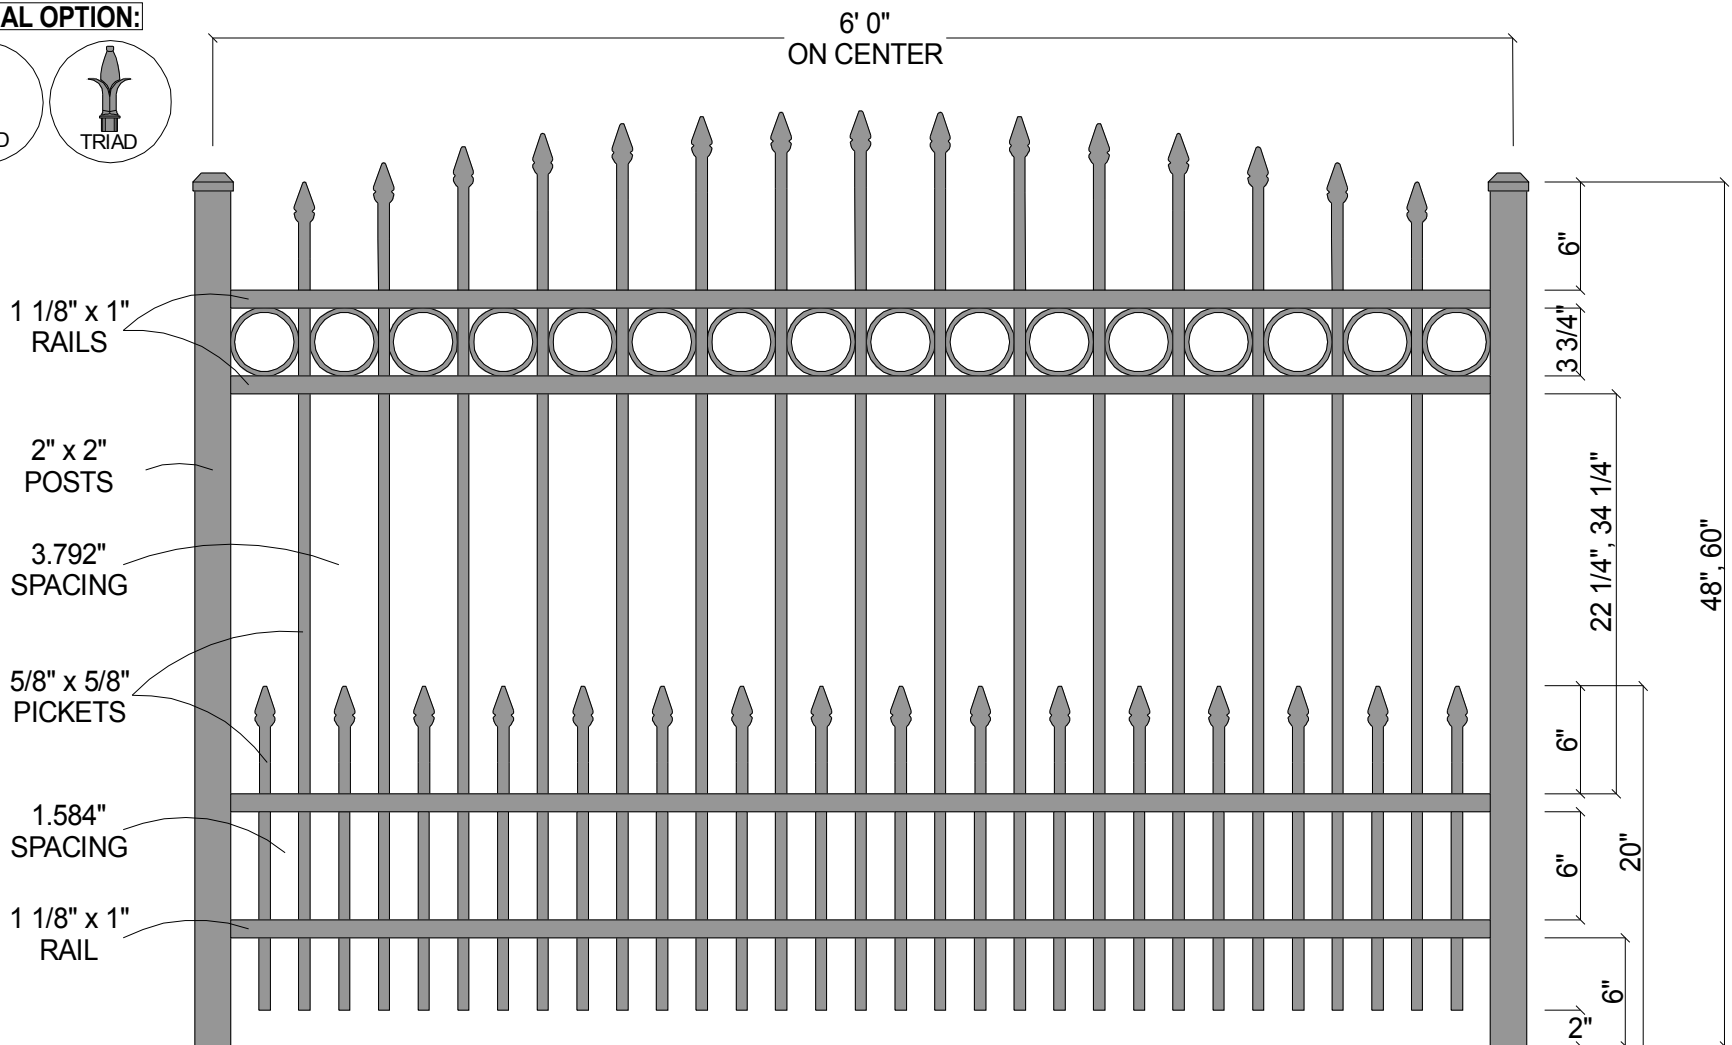

**FINAL OPTION:**

Post Size	
48" Tall	2" x 2" x 6 1/2'
60" Tall	2" x 2" x 7 1/2'

**CourtYard® Aluminum Fence**

Scale: 3/32" : 1"

Date: 8/05/08

Drawn By: J.D.S.

Revised:

**0131R Convex (w/Short Picket Option)**

As Shown:

6' x 48" 0131R Convex w/Short Picket Option

Drawing Number:

013R1Cnxv-SPO