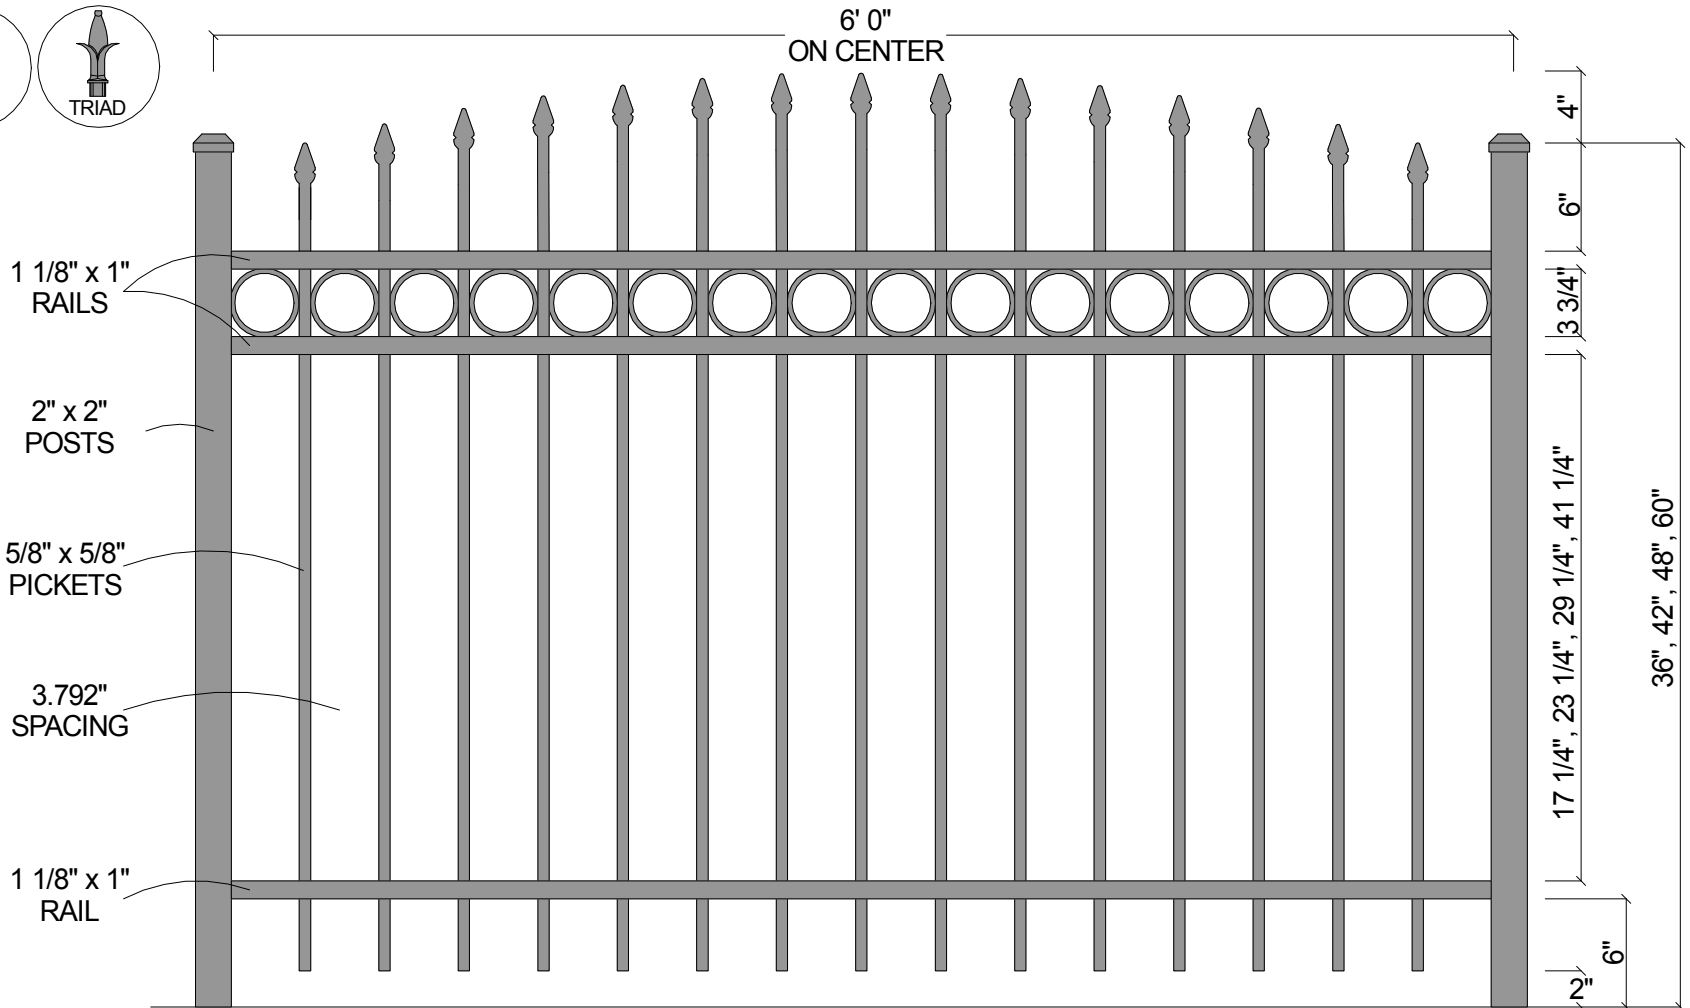

**FINIAL OPTION:**

Post Size	
36" Tall	2" x 2" x 5 1/2'
42" Tall	2" x 2" x 6'
48" Tall	2" x 2" x 6 1/2'
60" Tall	2" x 2" x 7 1/2'

<b>Courtyard® Aluminum Fence</b>		
Scale: 3/32" : 1"	Approved By: F.S.B.	Drawn By: J.D.S.
Date: 2/04/08		Revised:
<b>0131R Convex</b> (3-Rail w/Convex Pickets)		
As Shown: 6" x 48" 0131R Convex		Drawing Number: 0131RCnx