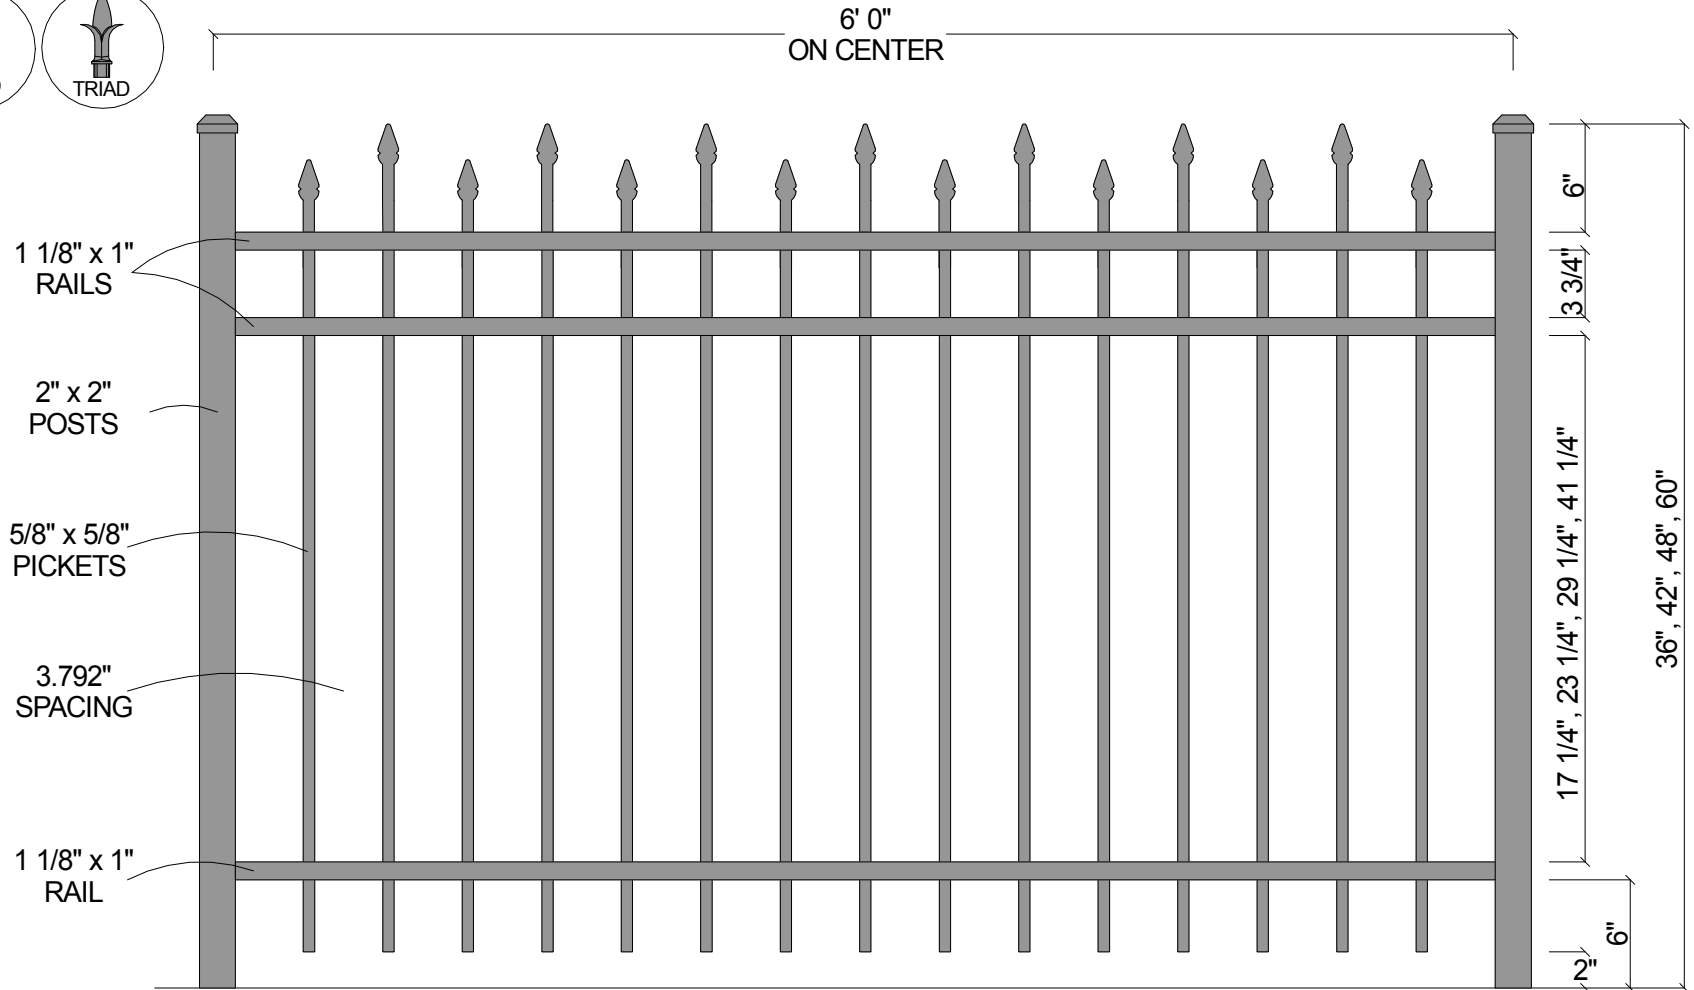

FINIAL OPTION:

Post Size	
36" Tall	2" x 2" x 5 1/2'
42" Tall	2" x 2" x 6'
48" Tall	2" x 2" x 6 1/2'
60" Tall	2" x 2" x 7 1/2'

CourtYard® Aluminum Fence		
Scale: 3/32" : 1"	Approved By: F.S.B.	Drawn By: J.D.S.
Date: 8/08/06		Revised:
0132 (3-Rail w/Alt. Pickets)		
As Shown: 6' x 48" 0132	Drawing Number: 0132	