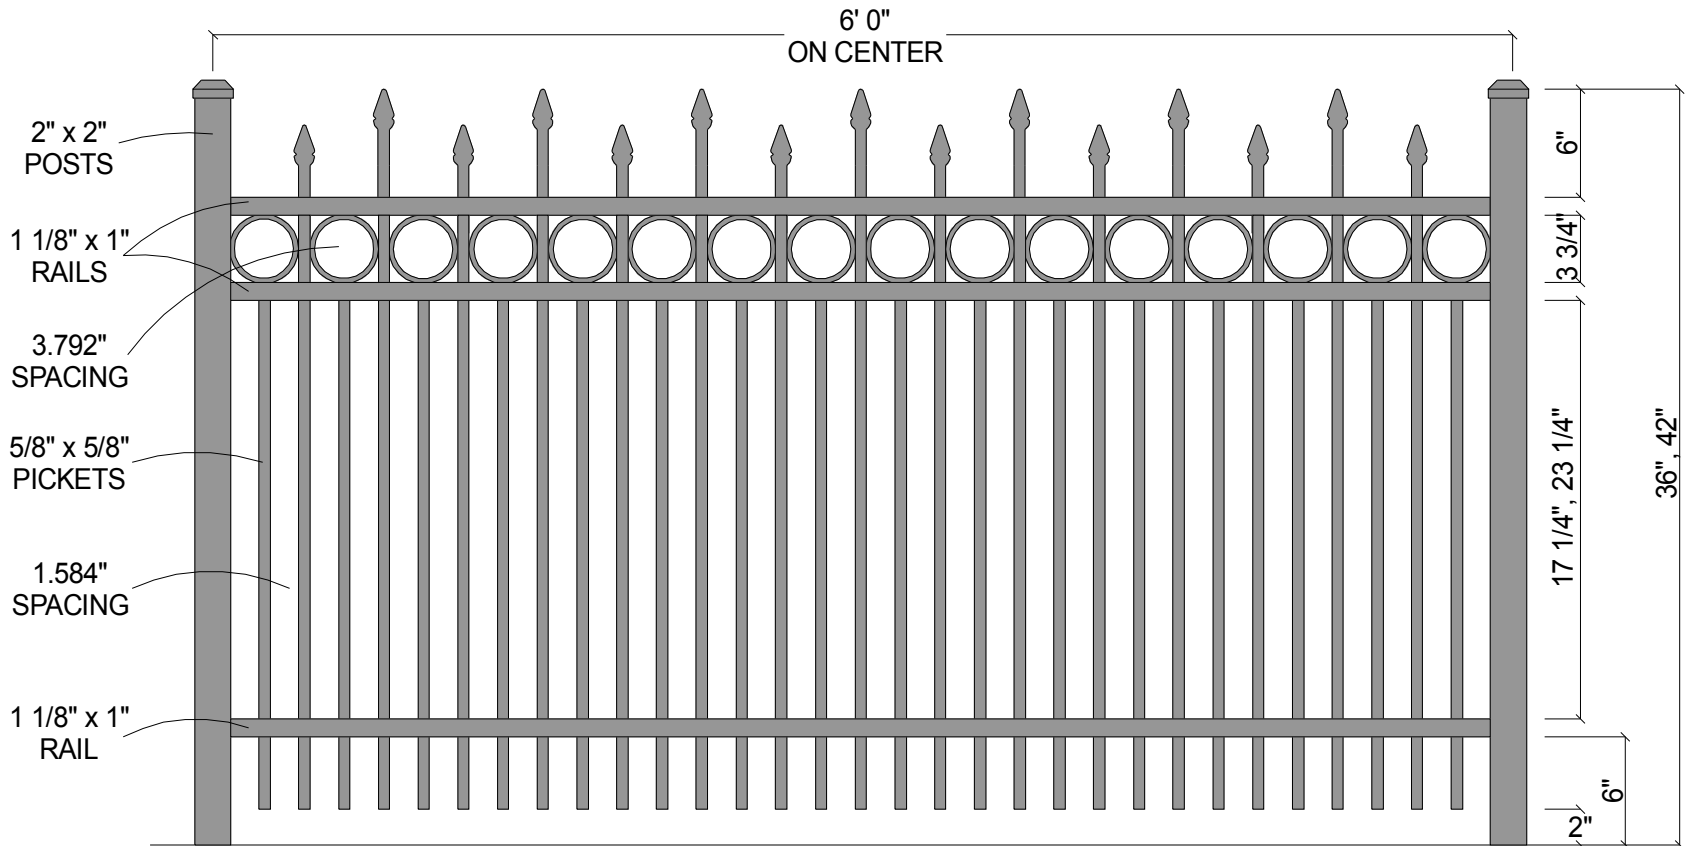

FINIAL OPTION:

Post Size	
36" Tall	2" x 2" x 5 1/2'
42" Tall	2" x 2" x 6'

CourtYard® Aluminum Fence	
Scale: 3/32" : 1"	Drawn By: J.D.S.
Date: 8/04/08	Revised:
0132R (with Short Picket Option)	
As Shown: 6' x 42" 0132R with Short Picket Option	Drawing Number: 0132R-SPO-36-42