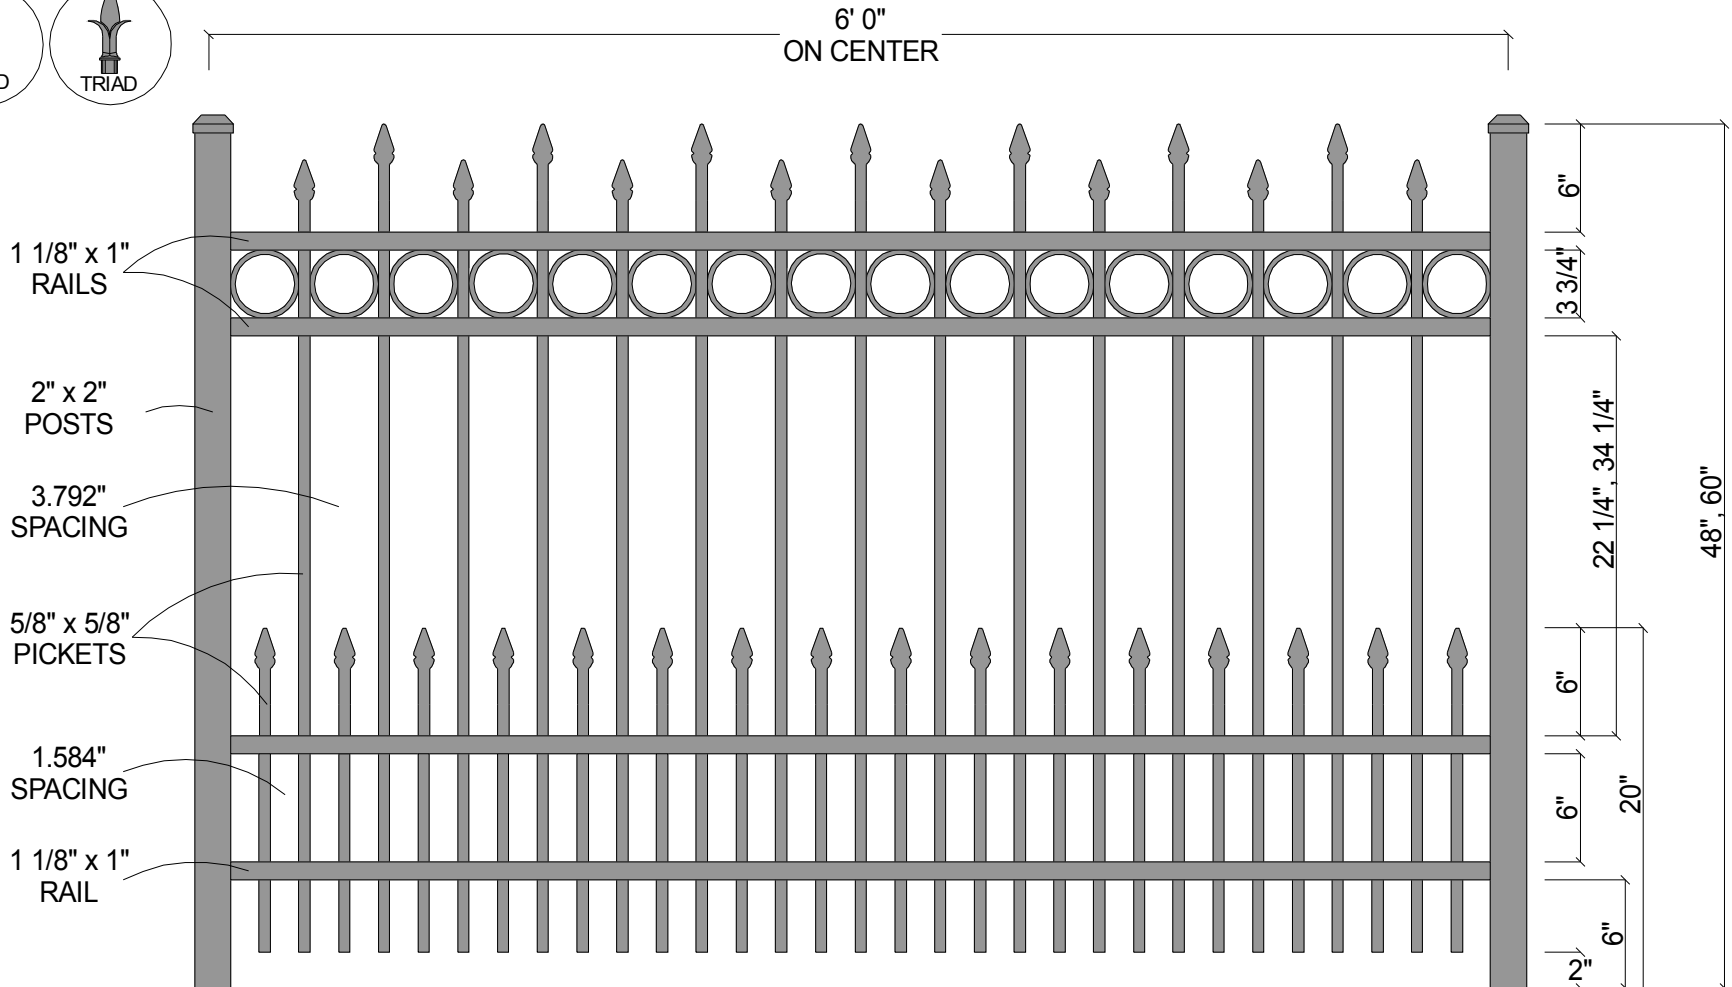

**FINIAL OPTION:**

Post Size	
48" Tall	2" x 2" x 6 1/2'
60" Tall	2" x 2" x 7 1/2'

## Courtyard® Aluminum Fence

Scale: 3/32" : 1"

Date: 8/04/08

Drawn By: J.D.S.

Revised:

### 0132R (with Short Picket Option)

As Shown:

6' x 48" 0132R with Short Picket Option

Drawing Number:

0132R-SPO