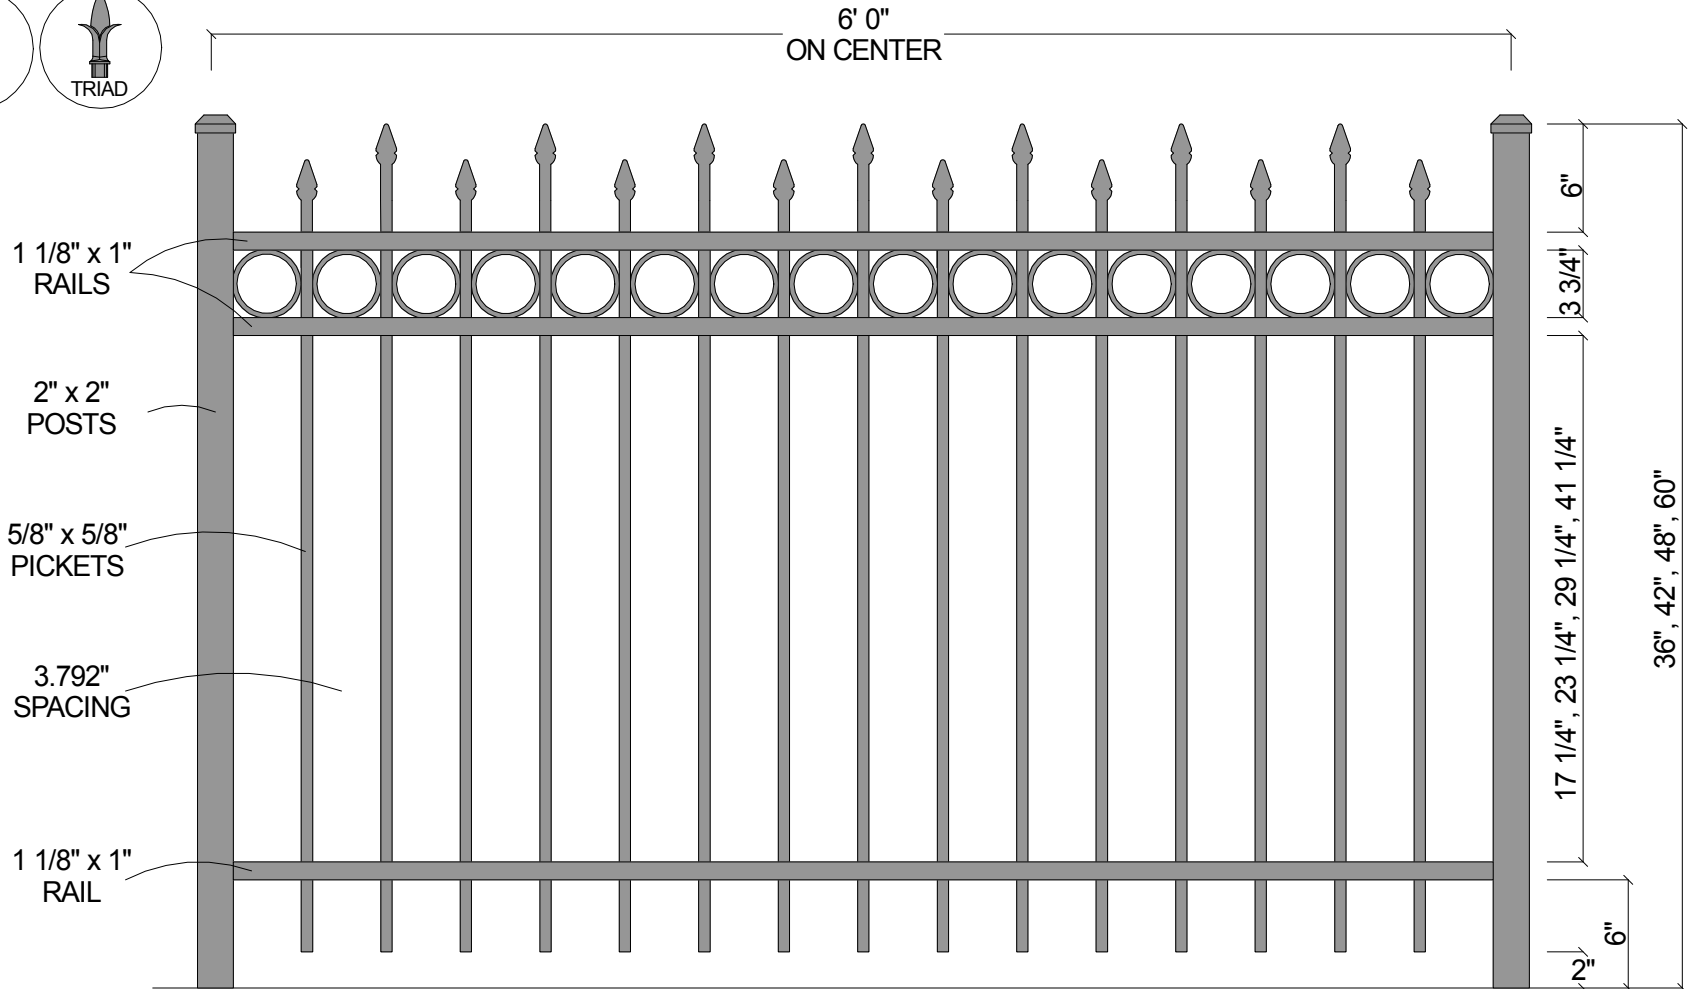

FINIAL OPTION:

Post Size	
36" Tall	2" x 2" x 5 1/2'
42" Tall	2" x 2" x 6'
48" Tall	2" x 2" x 6 1/2'
60" Tall	2" x 2" x 7 1/2'

Courtyard® Aluminum Fence		
Scale: 3/32" : 1"	Approved By: F.S.B.	Drawn By: J.D.S.
Date: 2/04/08		Revised:
0132R (3-Rail w/Alt. Pickets)		
As Shown: 6' x 48" 0132R	Drawing Number: 0132R	