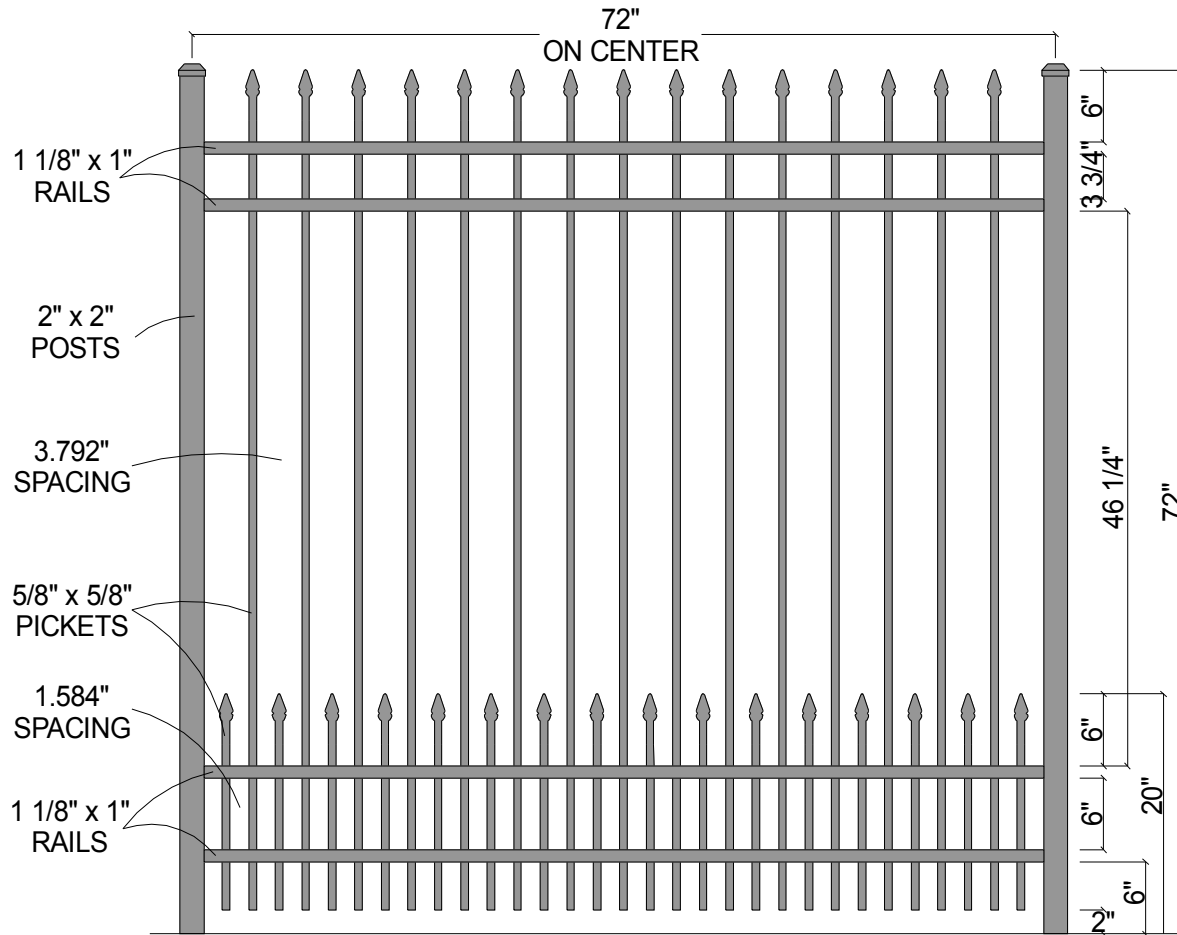

FINIAL OPTION:

Post Size	
72" Tall	2" x 2" x 8 1/2'

Courtyard® Aluminum Fence Systems

Scale: 1/16" : 1"

Date: 3/15/07

As Shown:
72" 0141 w/SPO

Approved By:
F.B.

0141 w/Short Picket Option (72")

Drawn By: J.D.S.

Revised:

Drawing Number:
0141-Short