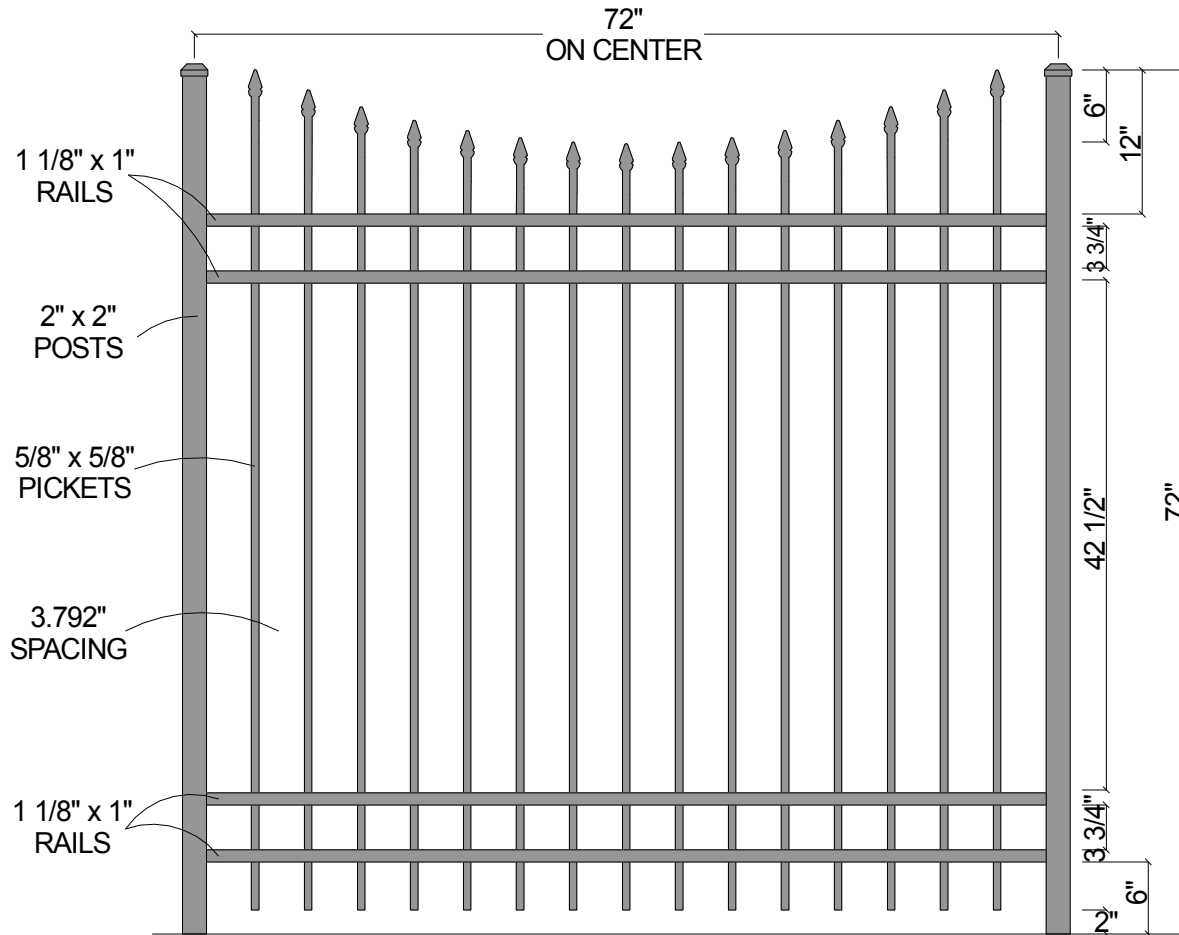

FINIAL OPTION:

Post Size	
72" Tall	2" x 2" x 8 1/2'

Courtyard® Aluminum Fence Systems

Scale: 1/16" : 1"

Date: 8/08/06

As Shown:
72" 0141 Concave

Approved By:
F.B.

0141 Concave
4-Rail w/Straight Pickets (72")

Drawn By: J.D.S.

Revised:

Drawing Number:
0141Cncv