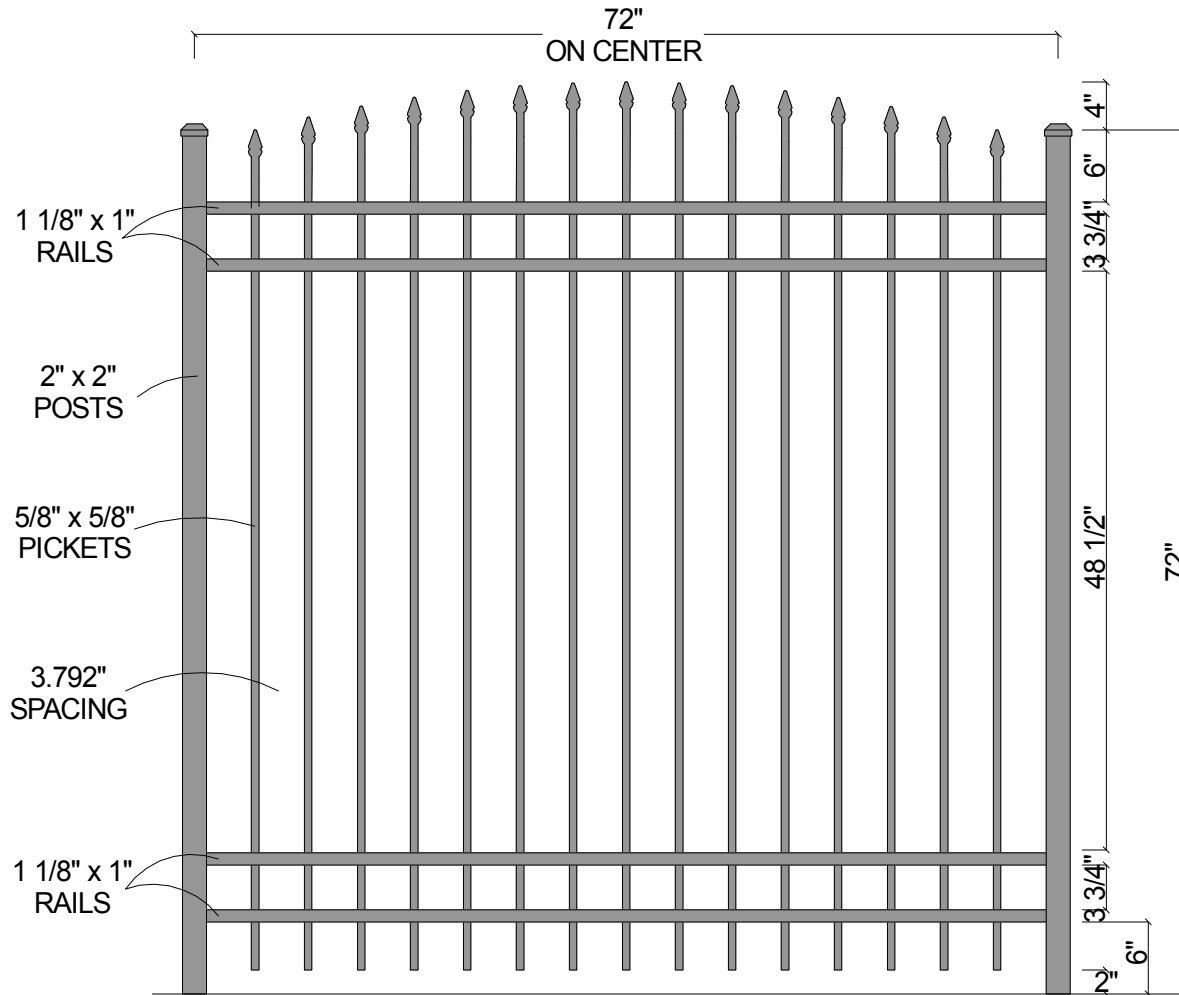

**FINIAL OPTION:**

Post Size	
72" Tall	2" x 2" x 8 1/2'

# Courtyard® Aluminum Fence Systems

Scale: 1/16" : 1"

Date: 8/08/06

As Shown:  
72" 0141 Convex

Approved By:  
F.B.

**0141 Convex**  
4-Rail w/Convex Pickets (72")

Drawn By: J.D.S.

Revised:

Drawing Number:  
0141Cnvx