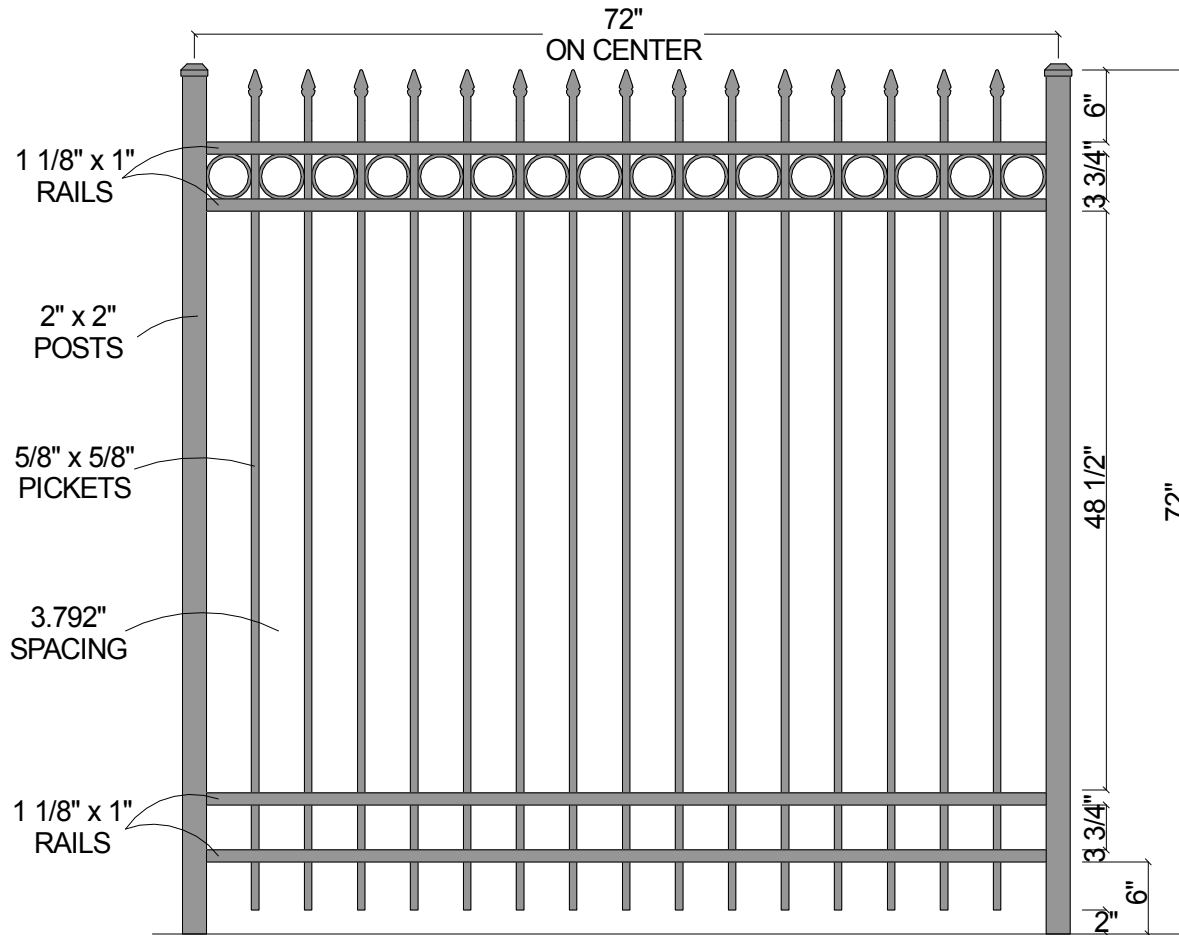

FINIAL OPTION:

Post Size	
72" Tall	2" x 2" x 8 1/2'

Courtyard® Aluminum Fence Systems

Scale: 1/16" : 1"

Date: 2/04/08

As Shown:
72" 0141R

Approved By:
F.B.

0141R 4-Rail w/Straight Pickets (72")

Drawn By: J.D.S.

Revised:

Drawing Number:
0141R