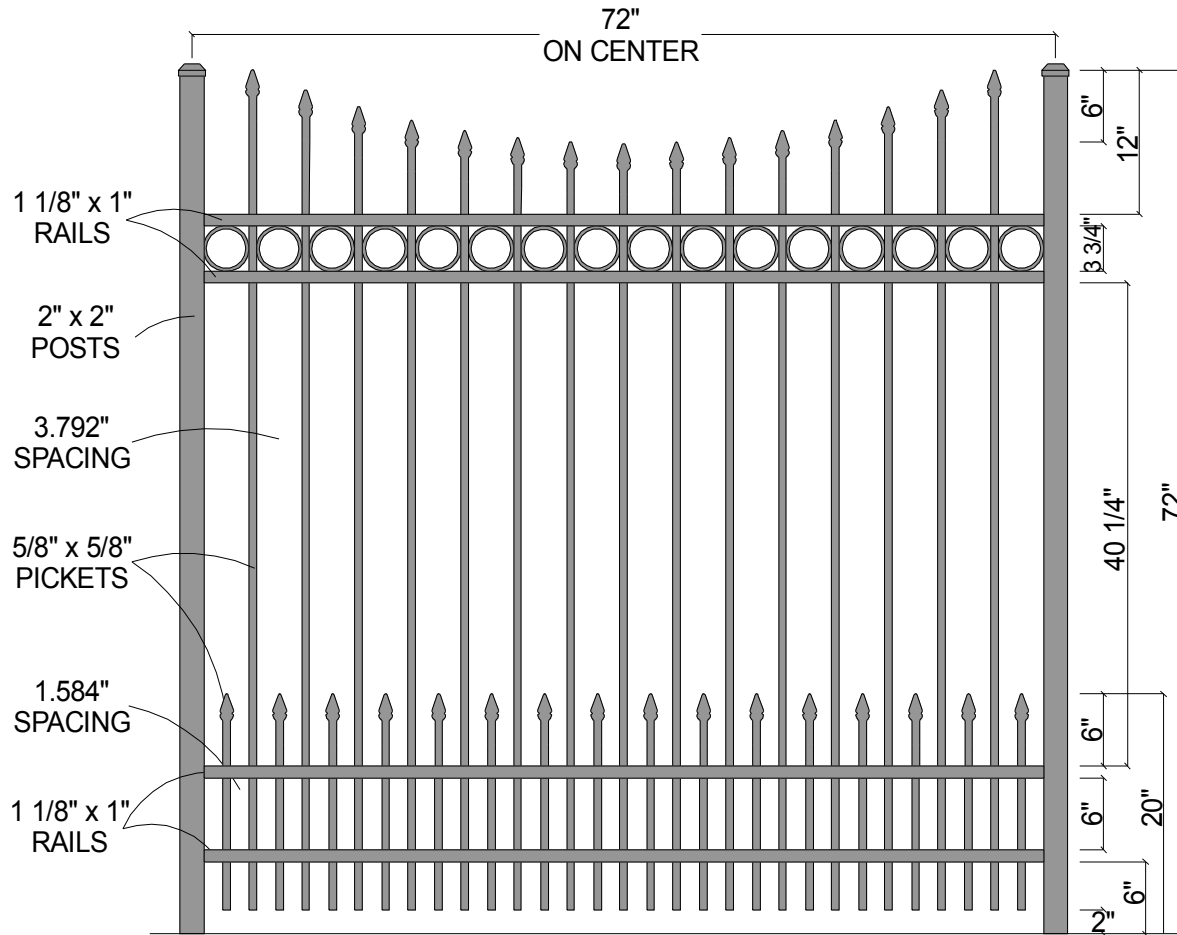

FINIAL OPTION:

| Post Size | |
|-----------|------------------|
| 72" Tall | 2" x 2" x 8 1/2' |

Courtyard® Aluminum Fence Systems

Scale: 1/16" : 1"

Date: 8/05/08

As Shown:
72" 0141R Cncv w/SPO

Approved By:
F.B.

0141R Concave
w/Short Picket Option (72")

Drawn By: J.D.S.

Revised:

Drawing Number:
0141RCncv-SPO