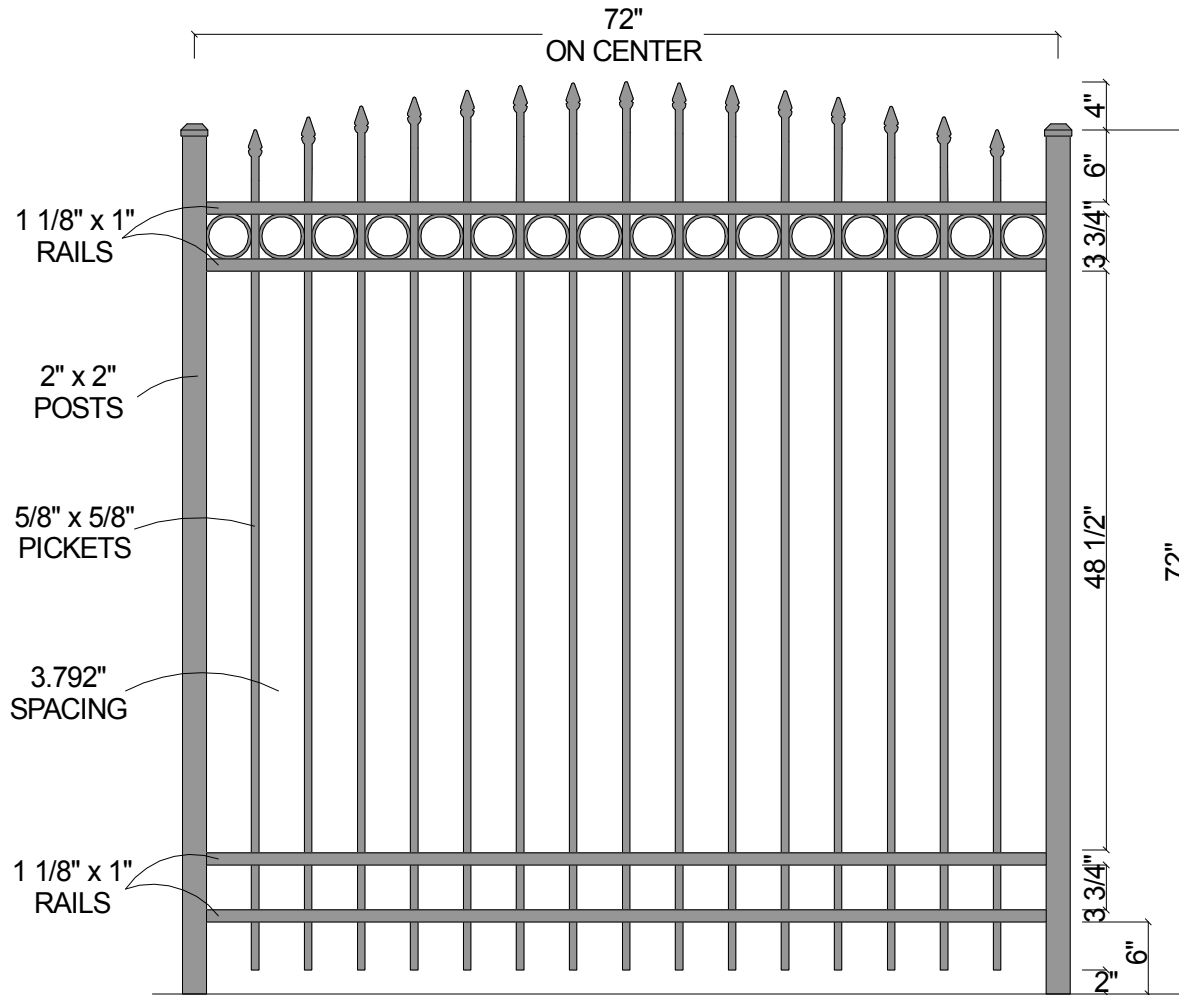

FINIAL OPTION:

Post Size	
72" Tall	2" x 2" x 8 1/2'

Courtyard® Aluminum Fence Systems

Scale: 1/16" : 1"
 Date: 2/04/08
 As Shown:
 72" 0141R Convex

Approved By:
 F.B.

0141R Convex
 4-Rail w/Convex Pickets (72")

Drawn By: J.D.S.
 Revised:

Drawing Number:
 0141Rcnvx