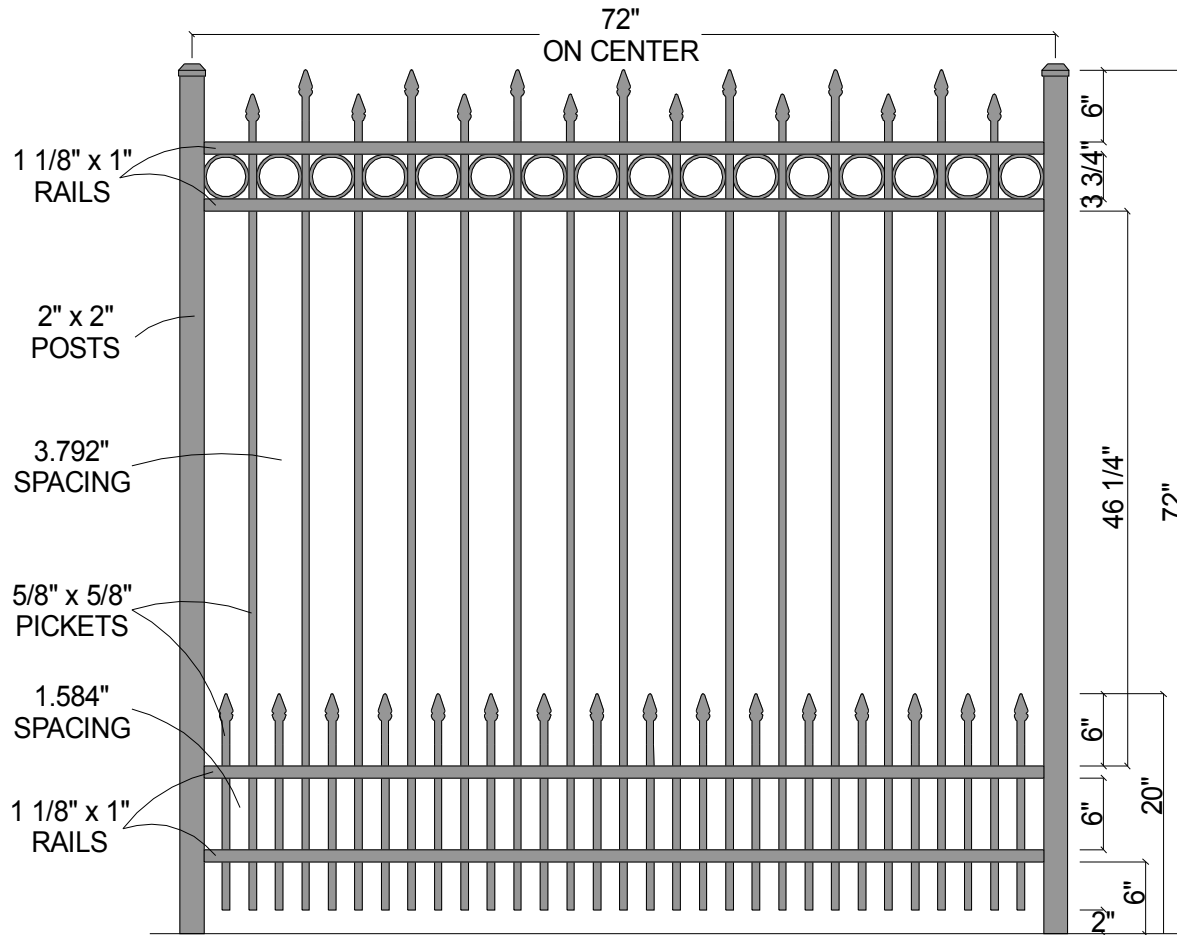

**FINIAL OPTION:**

Post Size	
72" Tall	2" x 2" x 8 1/2'

# Courtyard® Aluminum Fence Systems

Scale: 1/16" : 1"  
 Date: 8/05/08  
 As Shown:  
 72" 0142R w/SPO

**0142R w/Short Picket Option (72")**

Drawn By: J.D.S.  
 Revised:  
 Drawing Number:  
 0142R-SPO