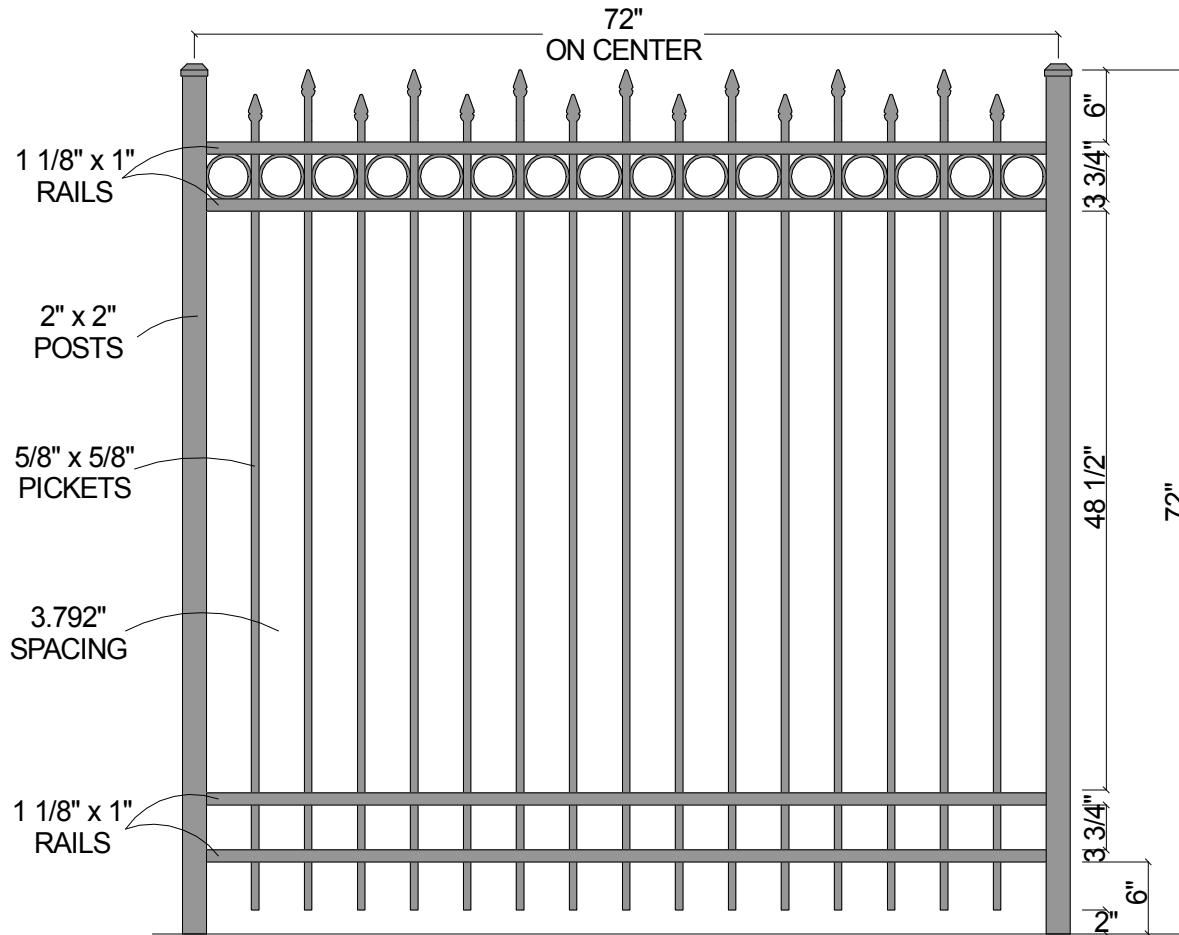

FINIAL OPTION:

Post Size	
72" Tall	2" x 2" x 8 1/2'

Courtyard® Aluminum Fence Systems

Scale: 1/16" : 1"

Date: 2/04/08

As Shown:
72" 0141R

Approved By:
F.B.

0142R 4-Rail w/Alternating Pickets (72")

Drawn By: J.D.S.

Revised:

Drawing Number:
0141R