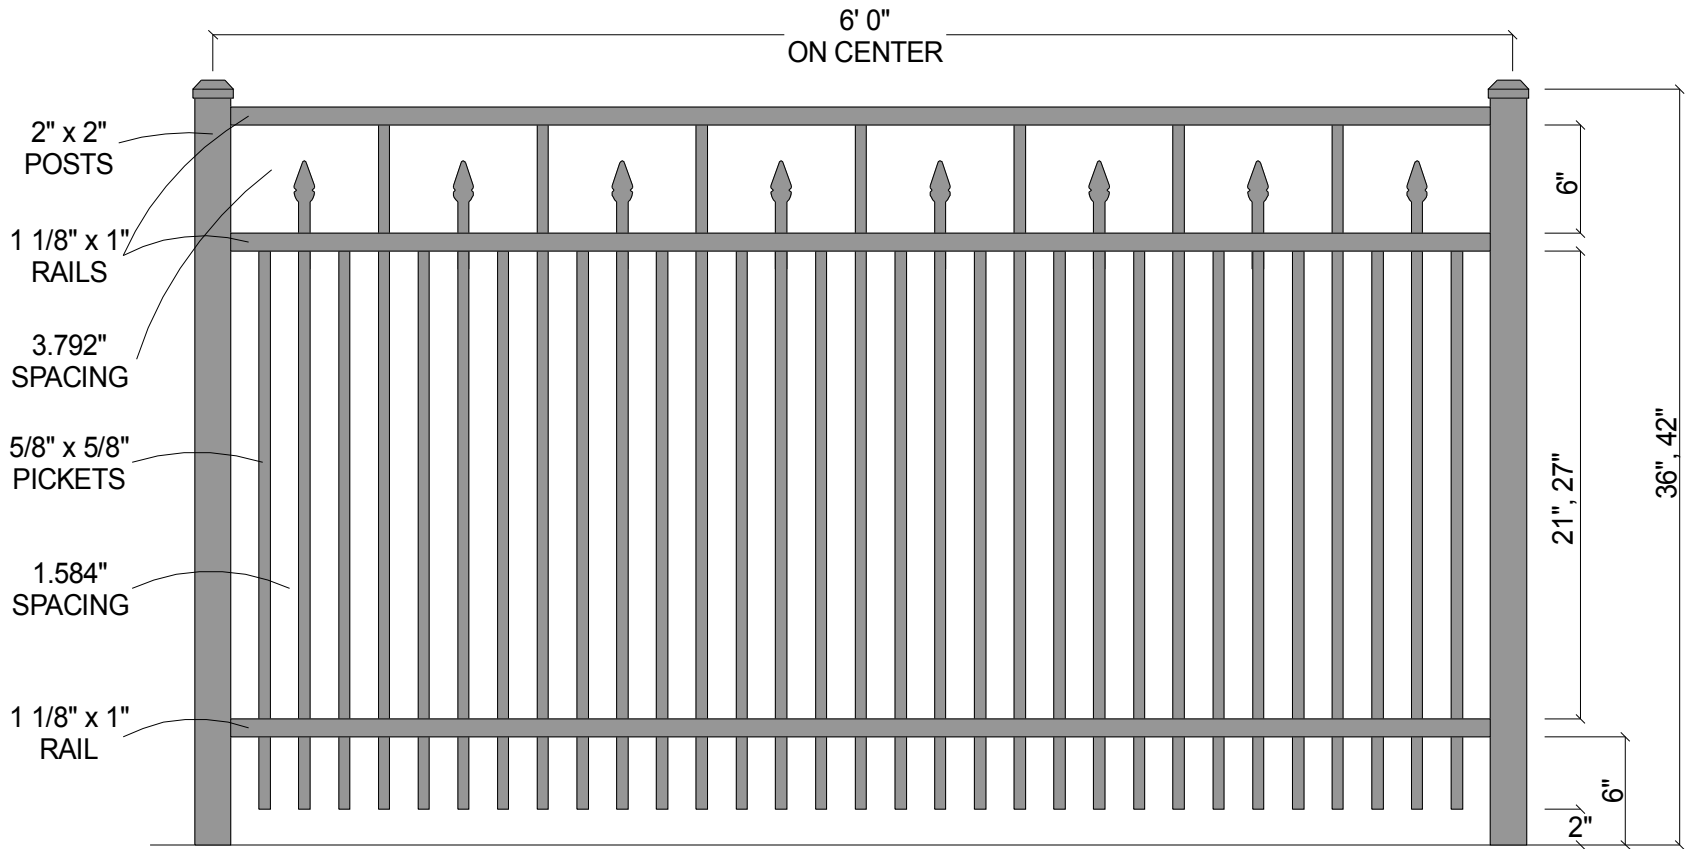

FINIAL OPTION:

Post Size	
36" Tall	2" x 2" x 5 1/2'
42" Tall	2" x 2" x 6'

CourtYard® Aluminum Fence		
Scale: 3/32" : 1"	Approved By: F.S.B.	Drawn By: J.D.S.
Date: 3/13/07		Revised:
0233 (with Short Picket Option)		
As Shown: 6' x 42" 0233 with Short Picket Option	Drawing Number: 0233-Short-36-42	