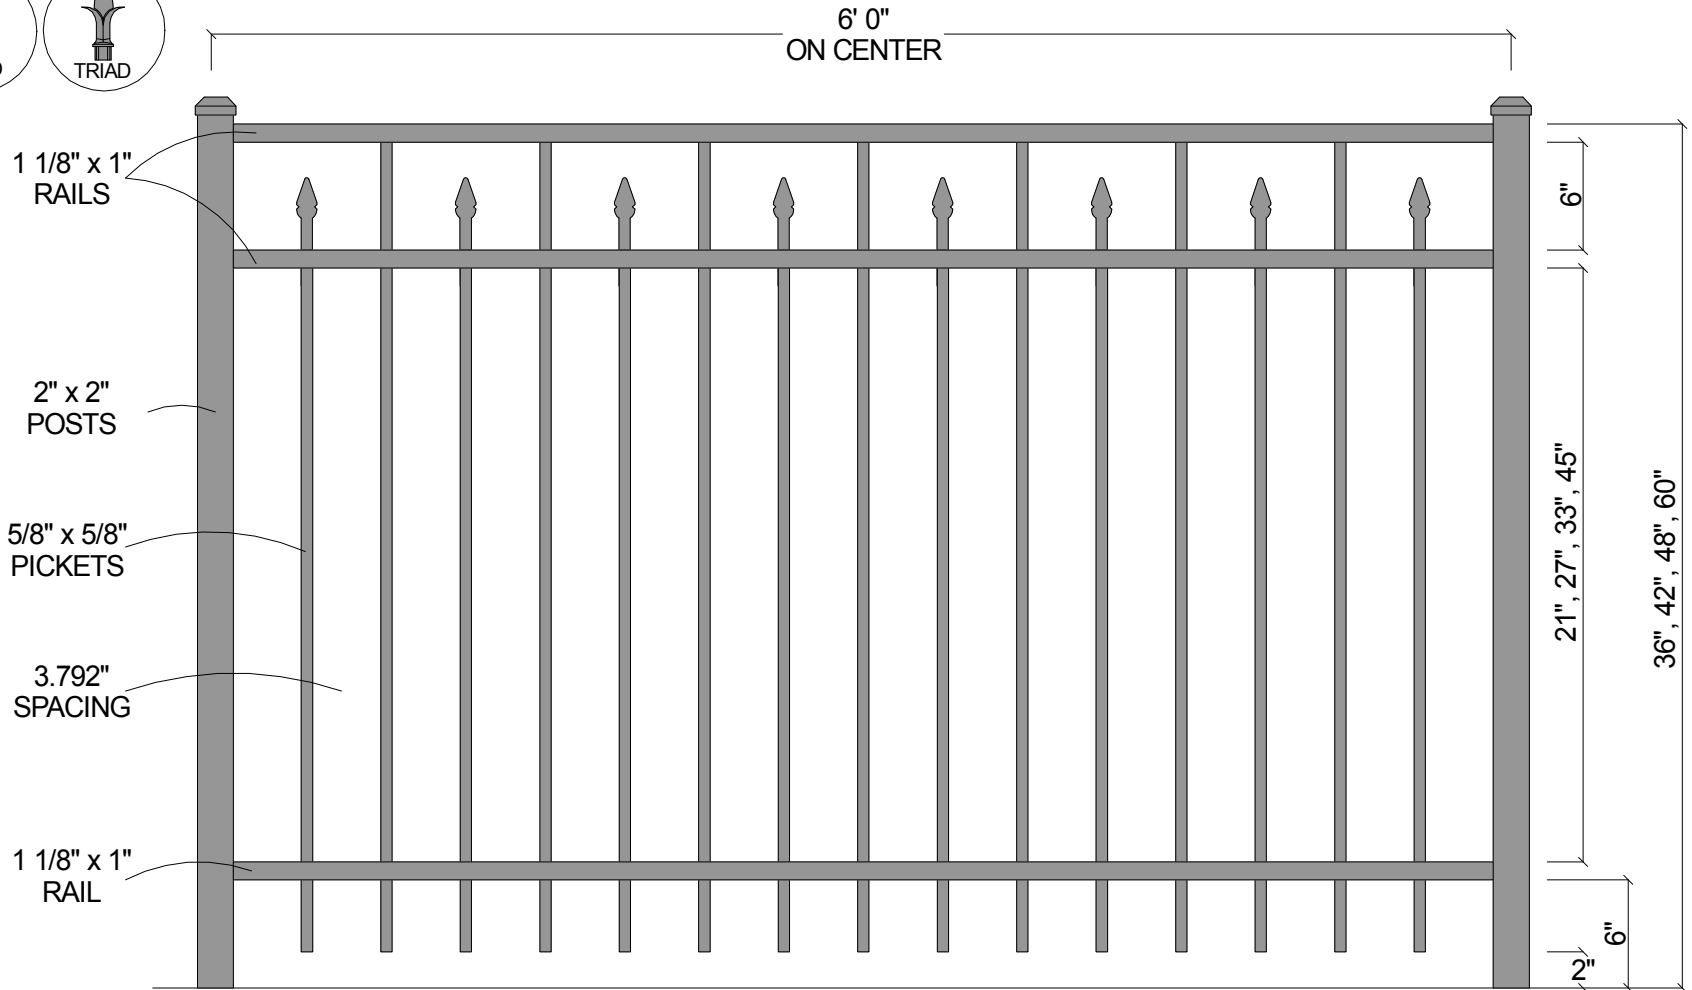

**FINIAL OPTION:**

Post Size	
36" Tall	2" x 2" x 5 1/2'
42" Tall	2" x 2" x 6'
48" Tall	2" x 2" x 6 1/2'
60" Tall	2" x 2" x 7 1/2'

<b>Courtyard® Aluminum Fence</b>		
Scale: 3/32" : 1"	Approved By: F.S.B.	Drawn By: J.D.S.
Date: 8/08/06		Revised:
<b>0233</b> (3-Rail Flat Top w/Alt. Pickets)		
As Shown: 6' x 48" 0233		Drawing Number: 0233