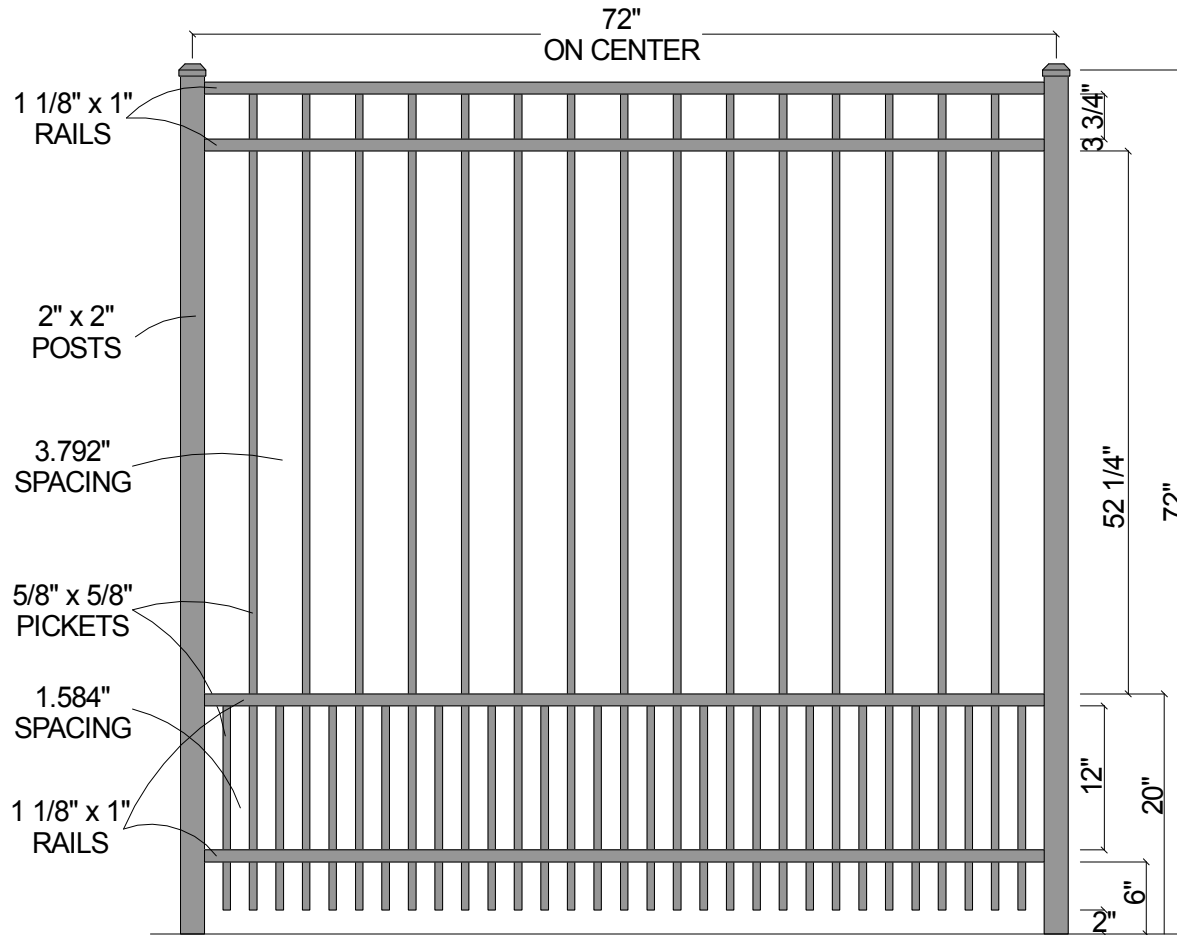

FINIAL OPTION:

Post Size	
72" Tall	2" x 2" x 8 1/2'

Courtyard® Aluminum Fence Systems

Scale: 1/16" : 1"

Date: 01/04/10

As Shown:

72" 0240 w/SPO

Approved By:
F.B.

0240 w/Short Picket Option (72")

Drawn By: J.D.S.

Revised:

Drawing Number:

0240-Short