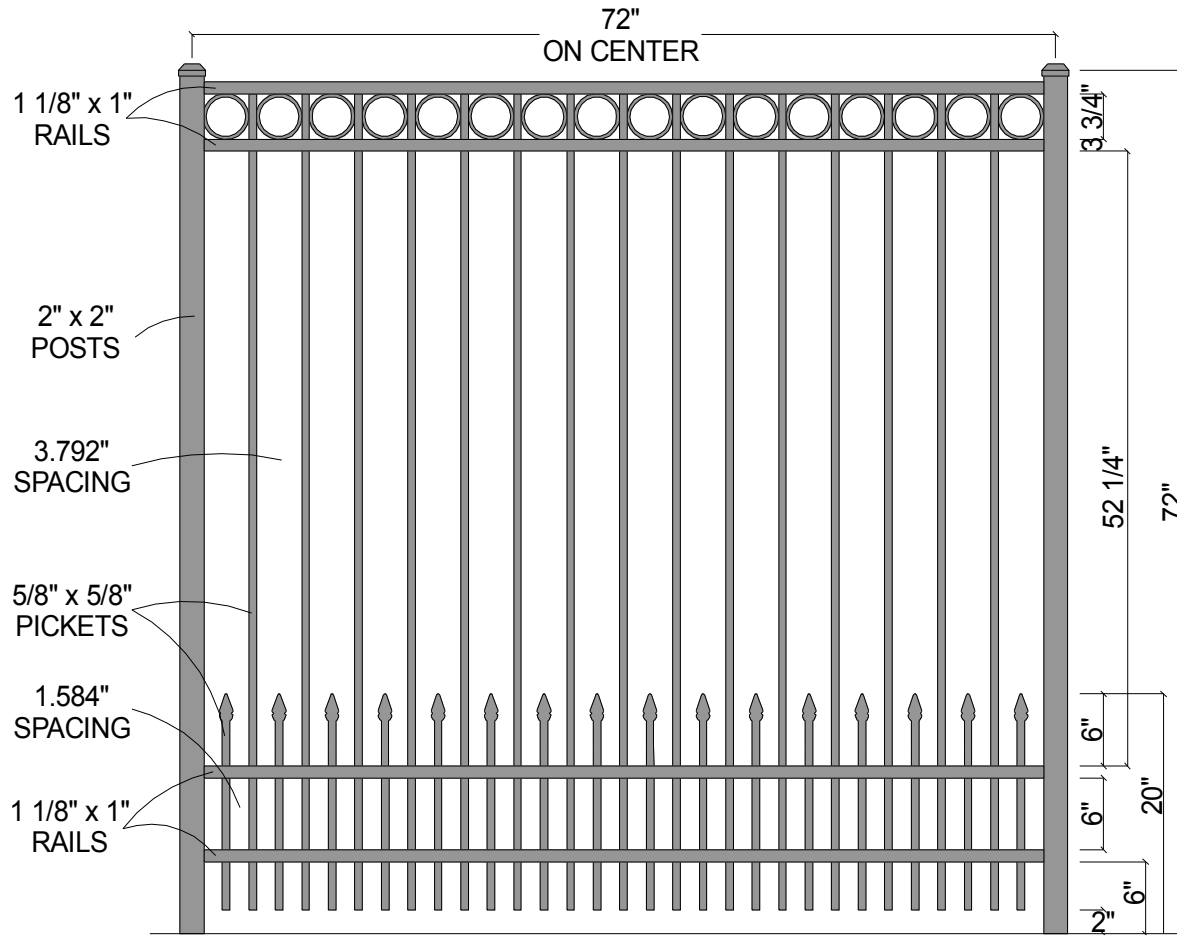

FINIAL OPTION:

Post Size	
72" Tall	2" x 2" x 8 1/2'

CourtYard® Aluminum Fence Systems

Scale: 1/16" : 1"

Date: 8/05/08

As Shown:
72" 0240R w/SPO

Approved By:
F.B.

0240R w/Short Picket Option (72")

Drawn By: J.D.S.

Revised:

Drawing Number:
0240R-SPO