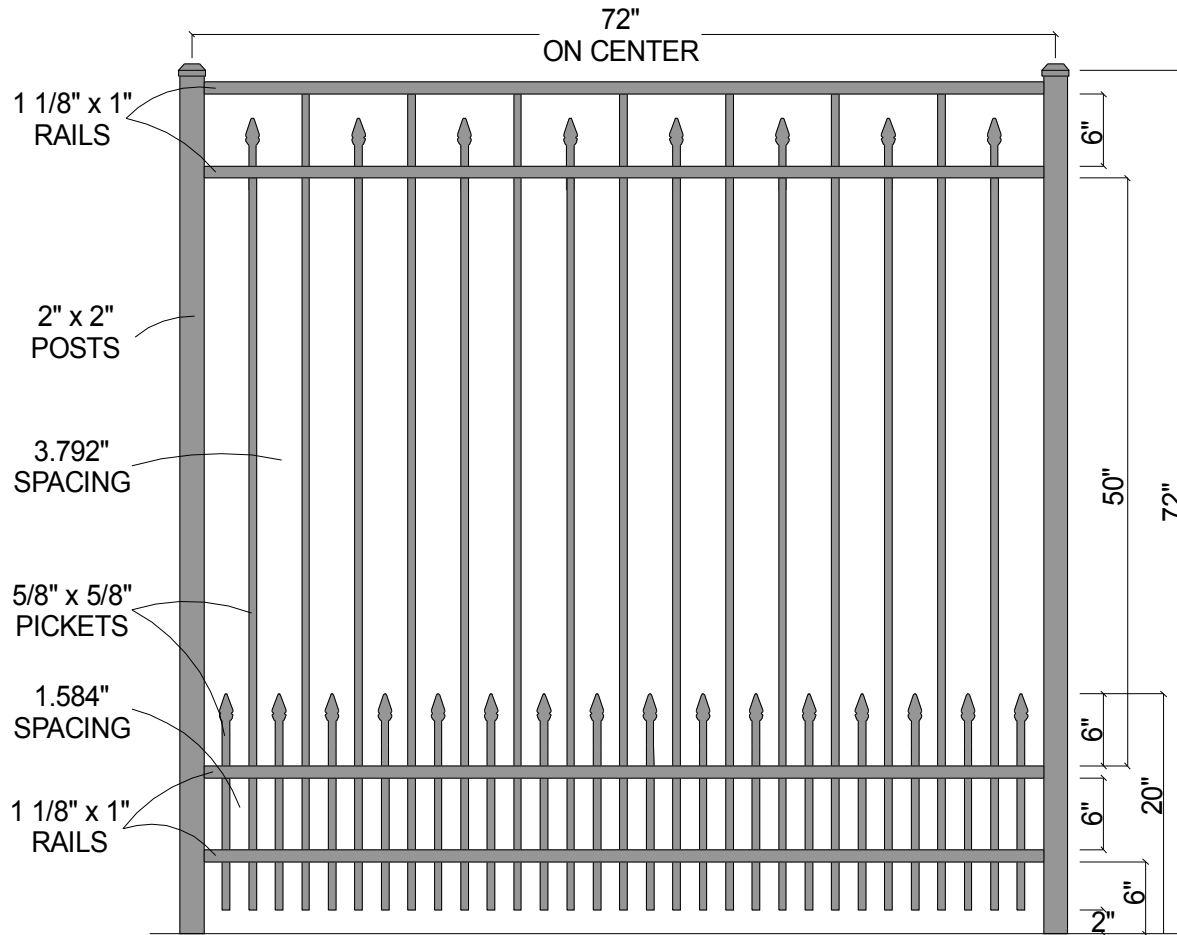

**FINIAL OPTION:**

Post Size	
72" Tall	2" x 2" x 8 1/2'

# Courtyard® Aluminum Fence Systems

Scale: 1/16" : 1"

Date: 3/15/07

As Shown:  
72" 0243 w/SPO

Approved By:  
F.B.

**0243** w/Short Picket Option (72")

Drawn By: J.D.S.

Revised:

Drawing Number:  
0243-Short