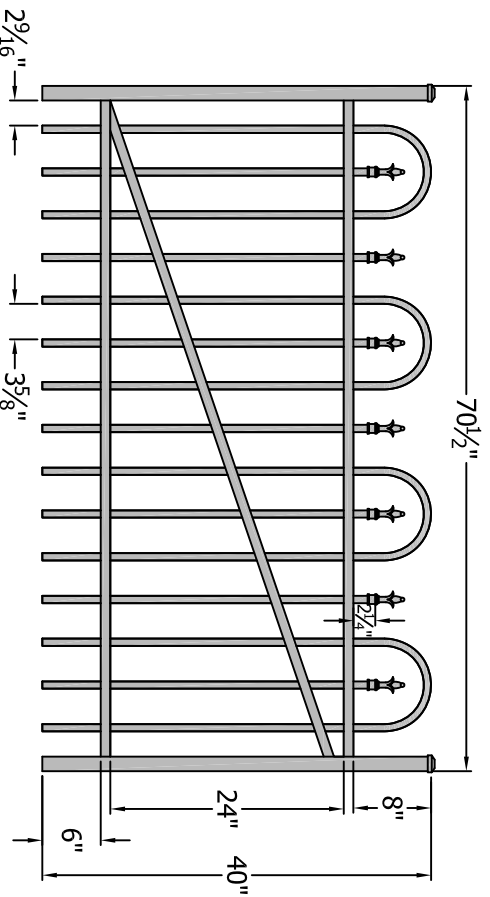

36" x 42" Gate

42" x 42" Gate

48" x 42" Gate

60" x 42" Gate

72" x 42" Gate

Finial Choice

Digger Specialties, Inc.

3446 US 6 EAST
Bremen, IN 46506
www.diggerspecialties.com

PRODUCT LINE:

CourtYard® Aluminum Fence

SERIES IDENTITY:

1124 Gate 42" Tall (2 Rail with Loop)

DRAWN BY:

wjm

DATE DRAWN:

10-16-2009