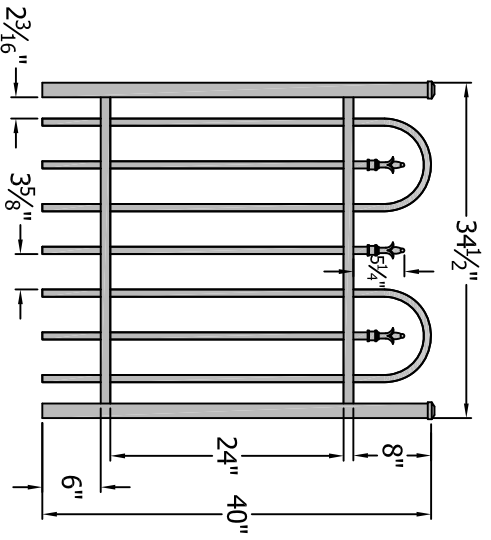

36" x 42" Gate

42" x 42" Gate

48" x 42" Gate

60" x 42" Gate

72" x 42" Gate

Finial Choice

Digger Specialties, Inc.

3446 US 6 EAST
Bremen, IN 46506
www.diggerspecialties.com

PRODUCT LINE:

CourtYard® Aluminum Fence

SERIES IDENTITY:

1124 Gate 42" Tall (2 Rail with Loop)

DRAWN BY:

wjm

DATE DRAWN:

10-16-2009