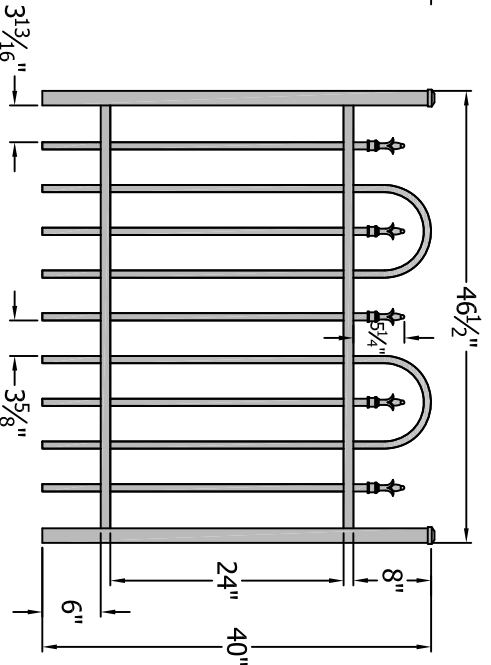

36" x 42" Gate

42" x 42" Gate

48" x 42" Gate

60" x 42" Gate

72" x 42" Gate

Finial Choice

Digger Specialties, Inc.

3446 US 6 EAST
Bremen, IN 46506
www.diggerspecialties.com

PRODUCT LINE:

CourtYard® Aluminum Fence

SERIES IDENTITY:

1124 Gate 42" Tall (2 Rail with Loop)

DRAWN BY:

wjm

DATE DRAWN:

10-16-2009

REVISION:

FILE NAME:

1124 Gate 42 Tall

A

B

C

D

4