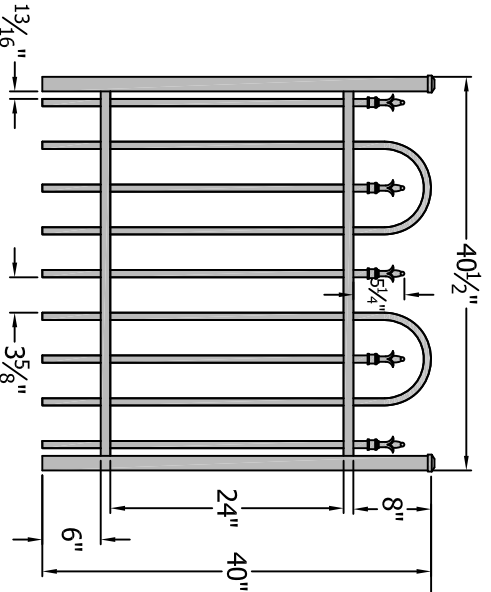

36" x 42" Gate

42" x 42" Gate

48" x 42" Gate

60" x 42" Gate

72" x 42" Gate

Finial Choice

Digger Specialties, Inc.

3446 US 6 EAST
Bremen, IN 46506
www.diggerspecialties.com

PRODUCT LINE:

CourtYard® Aluminum Fence

SERIES IDENTITY:

1124 Gate 42" Tall (2 Rail with Loop)

DRAWN BY:

wjm

DATE DRAWN:

10-16-2009

REVISION:

FILE NAME:

1124 Gate 42 Tall

A

B

C

D

4