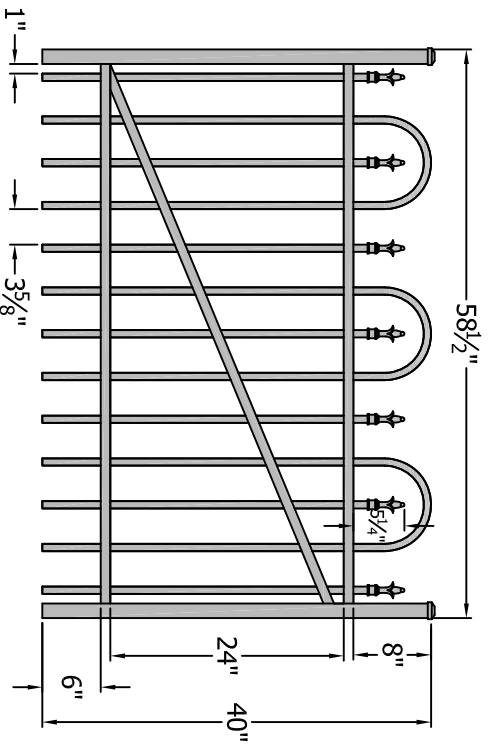

36" x 42" Gate

42" x 42" Gate

48" x 42" Gate

60" x 42" Gate

72" x 42" Gate

Finial Choice

Digger Specialties, Inc.

3446 US 6 EAST
Bremen, IN 46506
www.diggerspecialties.com

PRODUCT LINE:

CourtYard® Aluminum Fence

SERIES IDENTITY:

1124 Gate 42" Tall (2 Rail with Loop)

DRAWN BY:

wjm

DATE DRAWN:

10-16-2009