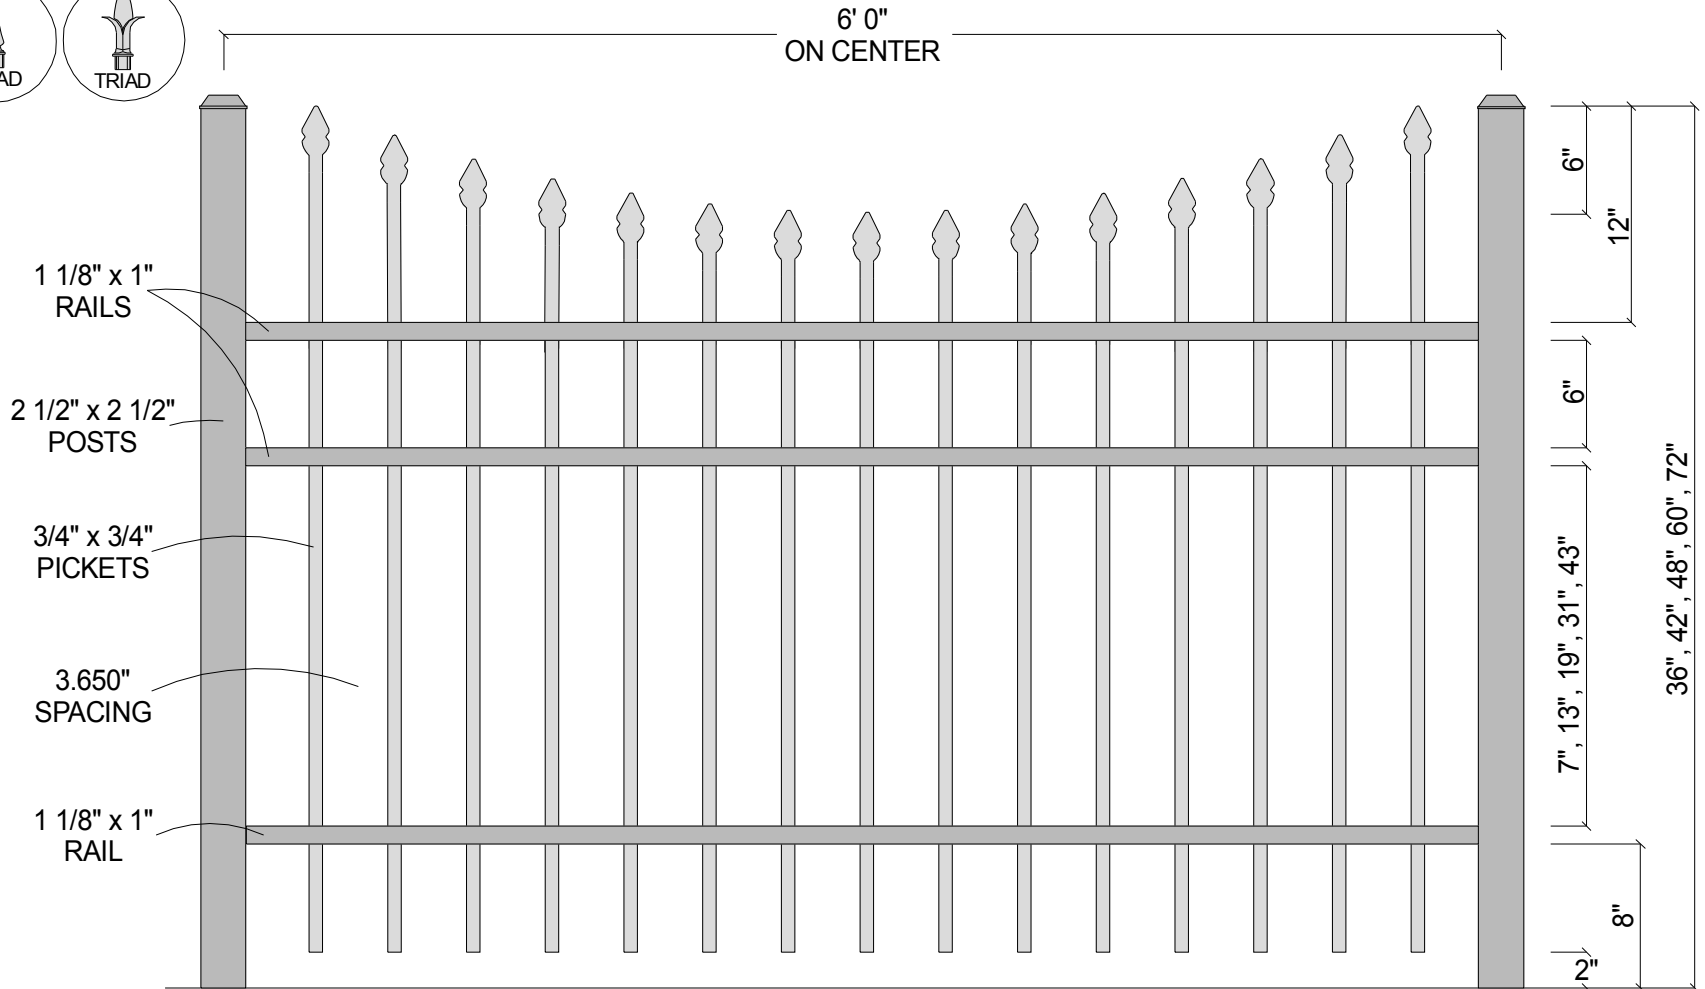

FINIAL OPTION:

Post Size

36" Tall	2 1/2" x 2 1/2" x 5 1/2'
42" Tall	2 1/2" x 2 1/2" x 6'
48" Tall	2 1/2" x 2 1/2" x 6 1/2'
60" Tall	2 1/2" x 2 1/2" x 7 1/2'
72" Tall	2 1/2" x 2 1/2" x 8 1/2'

Courtyard™ Aluminum Fence

Scale: 3/32" : 1"	Approved By: F.S.B.	Drawn By: J.D.S.
Date: 7/06/06		Revised:
1131 (Concave)		
As Shown: 6' x 48" 1131 (Concave)		Drawing Number: 1131-Cncv