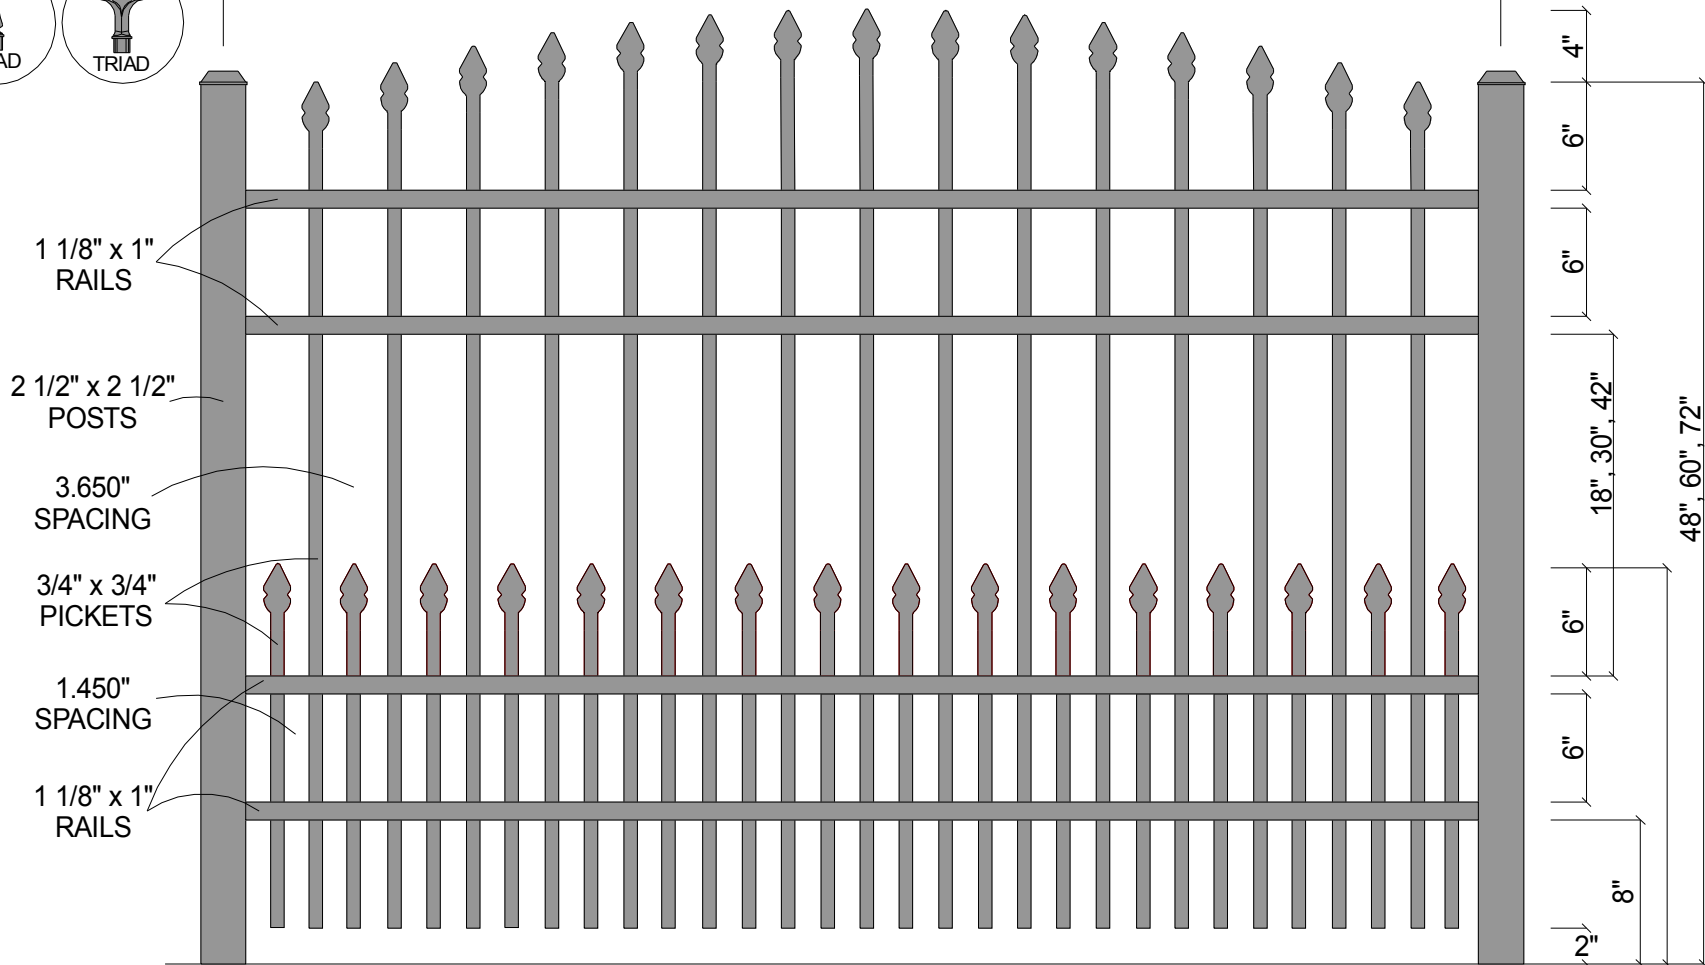

FINIAL OPTION:

6' 0"
ON CENTER

Post Size

48" Tall	2 1/2" x 2 1/2" x 6 1/2'
60" Tall	2 1/2" x 2 1/2" x 7 1/2'
72" Tall	2 1/2" x 2 1/2" x 8 1/2'

Courtyard® Aluminum Fence

Scale: 3/32" : 1"	Approved By: F.S.B.	Drawn By: J.D.S.
Date: 3/19/07		Revised:

1131 (Convex) w/Short Picket Option

As Shown: 6' x 48" 1131 (Convex) w/Short Picket Option	Drawing Number: 1131-Cnvx-Short
-----------------------------------------------------------	------------------------------------