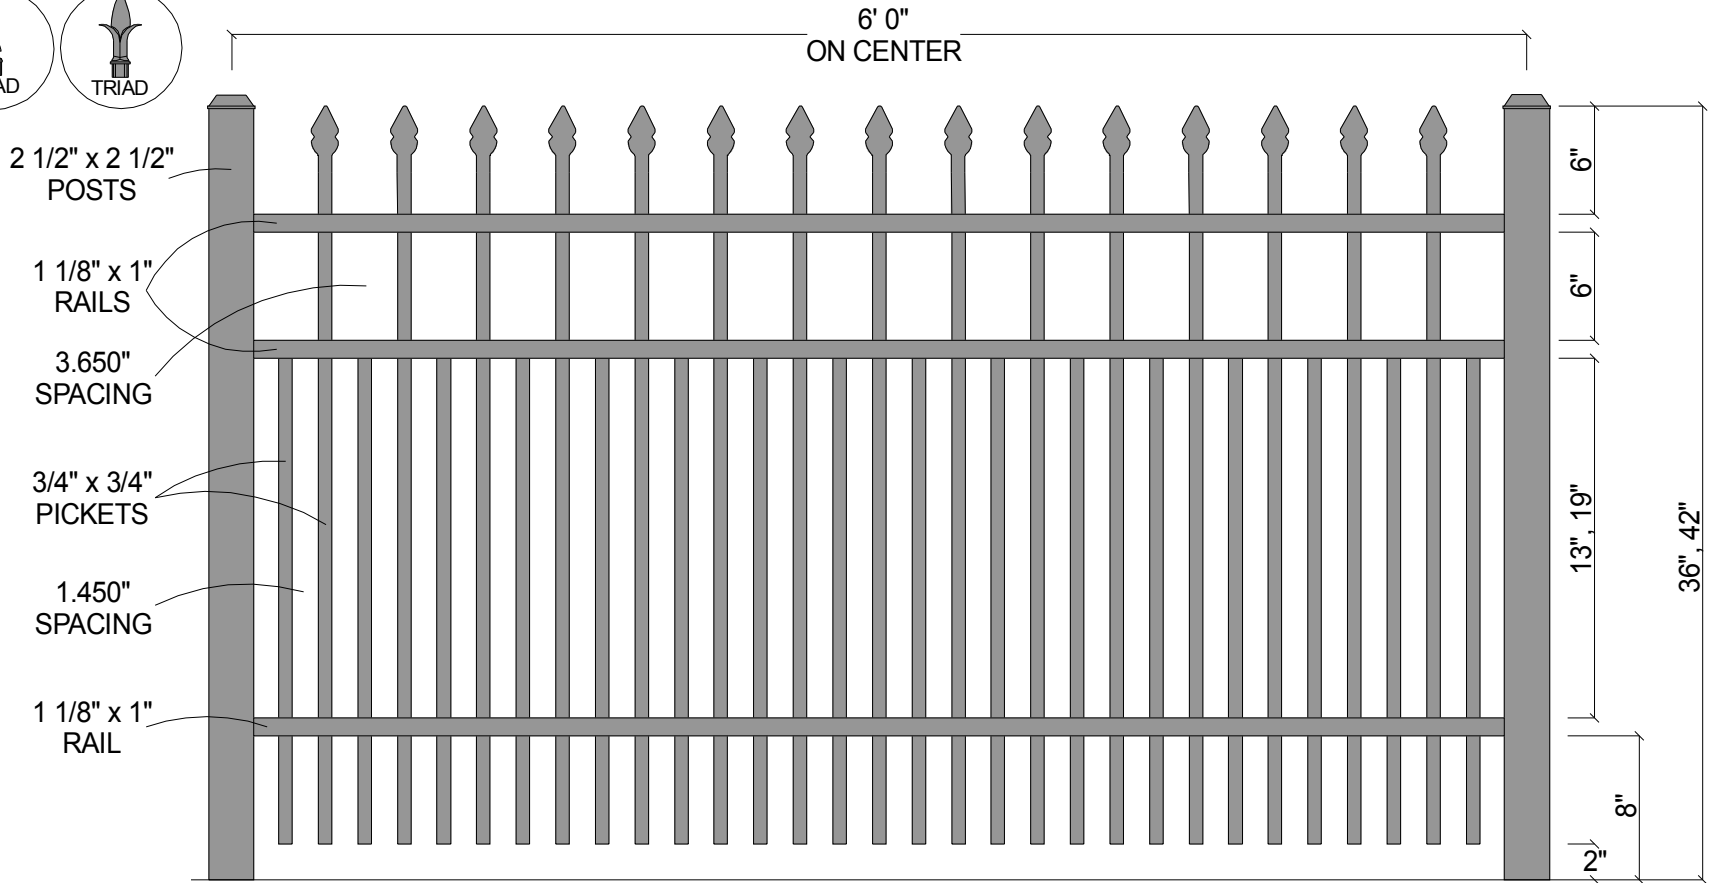

FINIAL OPTION:

Post Size	
36" Tall	2 1/2" x 2 1/2" x 5 1/2'
42" Tall	2 1/2" x 2 1/2" x 6'

Courtyard® Aluminum Fence		
Scale: 3/32" : 1"	Approved By: F.S.B.	Drawn By: J.D.S.
Date: 3/19/07		Revised:
1131 w/Short Picket Option		
As Shown: 6' x 42" 1131 w/Short Picket Option		Drawing Number: 1131-Short-36-42