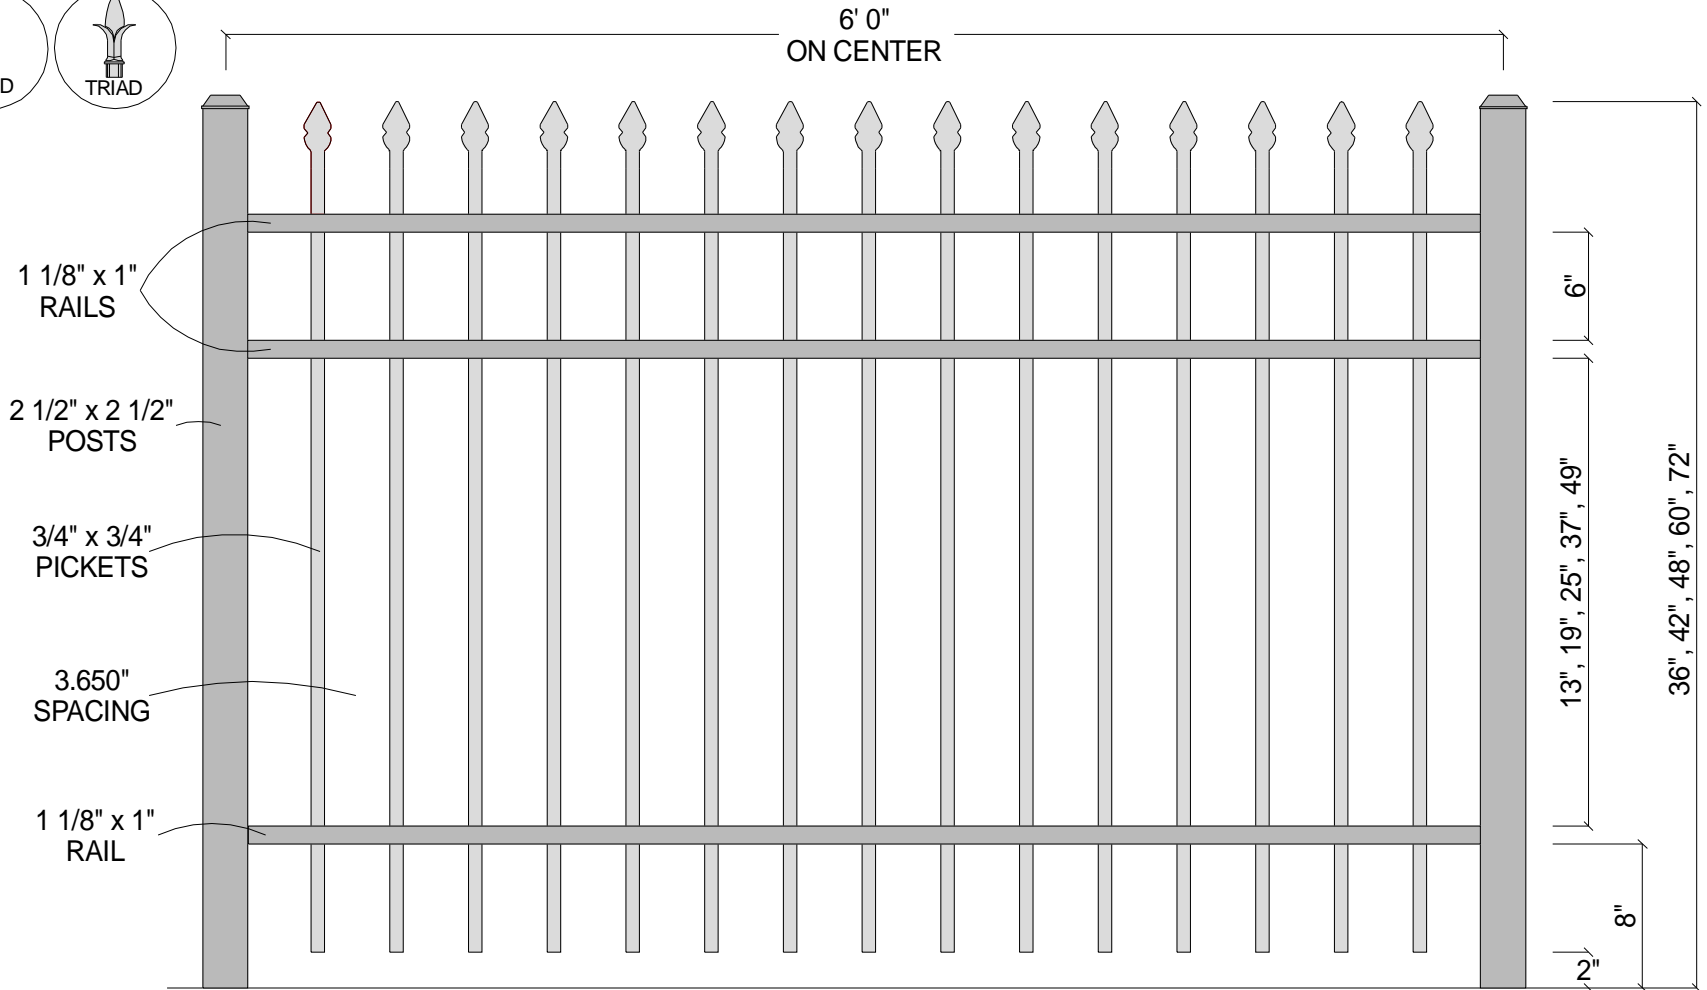

FINIAL OPTION:

| Post Size | |
|-----------|--------------------------|
| 36" Tall | 2 1/2" x 2 1/2" x 5 1/2' |
| 42" Tall | 2 1/2" x 2 1/2" x 6' |
| 48" Tall | 2 1/2" x 2 1/2" x 6 1/2' |
| 60" Tall | 2 1/2" x 2 1/2" x 7 1/2' |
| 72" Tall | 2 1/2" x 2 1/2" x 8 1/2' |

| CourtYard™ Aluminum Fence | | |
|---|-------------------------|------------------|
| Scale: 3/32" : 1" | Approved By: | Drawn By: J.D.S. |
| Date: 4/16/04 | | Revised: 4/16/04 |
| 1131 (3-Rail w/Straight Pickets) | | |
| As Shown: 6' x 48" 1131 | Drawing Number: 1131 | |