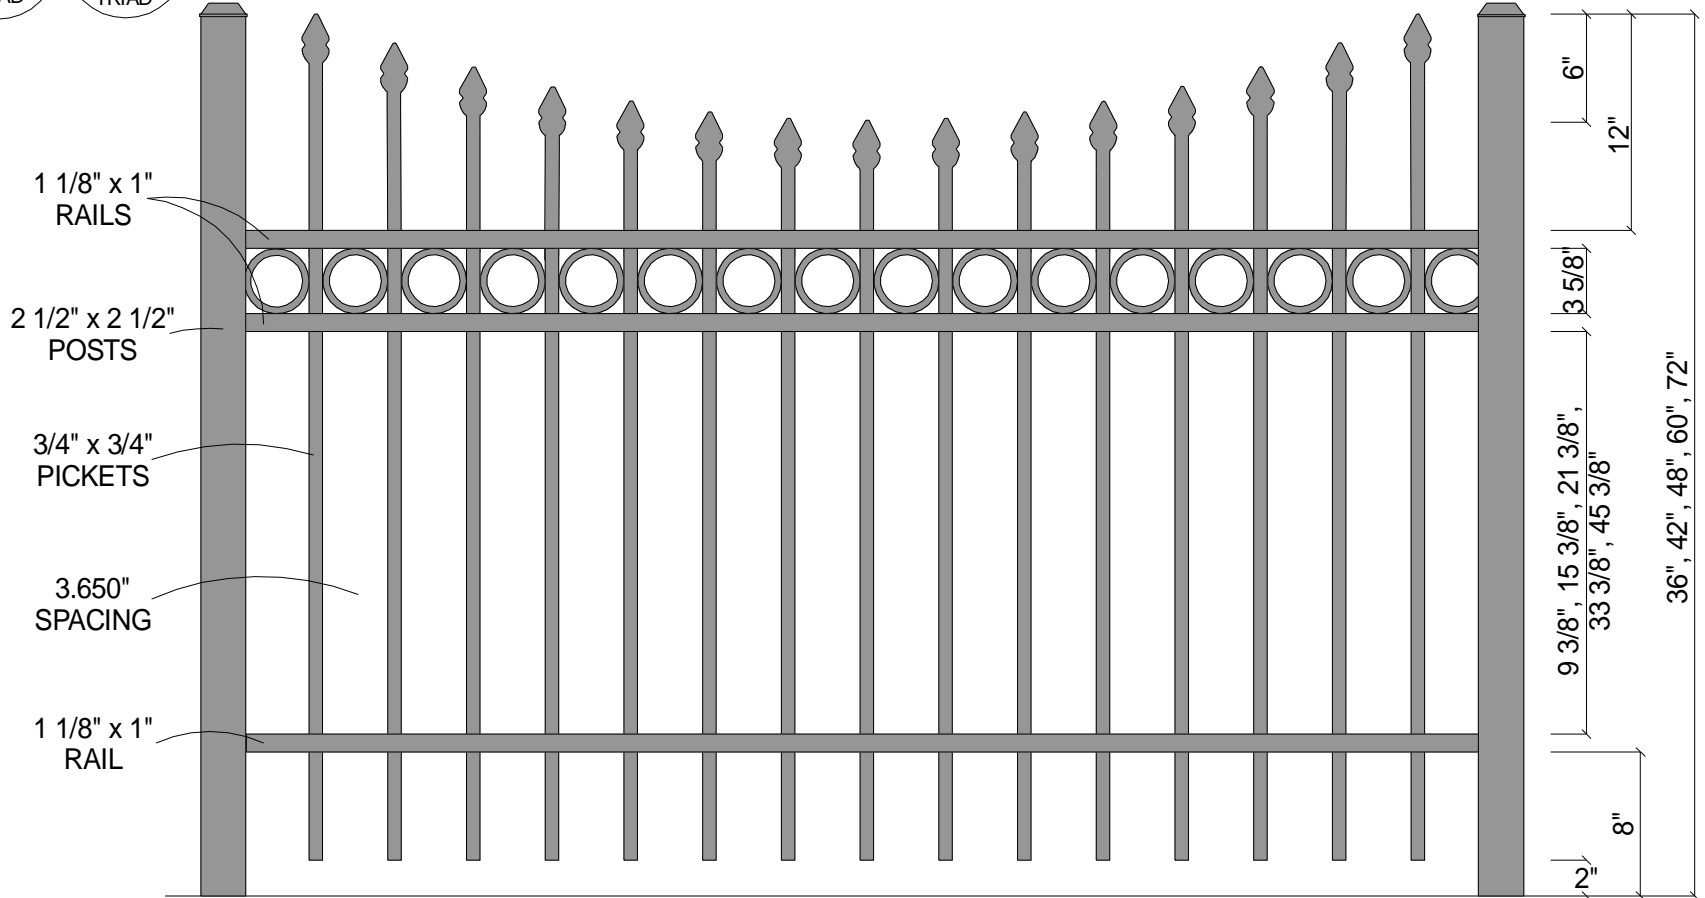

**FINIAL OPTION:**

6' 0"  
ON CENTER

**Post Size**

36" Tall	2 1/2" x 2 1/2" x 5 1/2'
42" Tall	2 1/2" x 2 1/2" x 6'
48" Tall	2 1/2" x 2 1/2" x 6 1/2'
60" Tall	2 1/2" x 2 1/2" x 7 1/2'
72" Tall	2 1/2" x 2 1/2" x 8 1/2'

**Courtyard™ Aluminum Fence**

Scale: 3/32" : 1"	Approved By: F.S.B.	Drawn By: J.D.S.
Date: 9/14/06		Revised:
<b>1131R (Concave)</b>		
As Shown: 6' x 48" 1131R (Concave)		Drawing Number: 1131R-Cncv