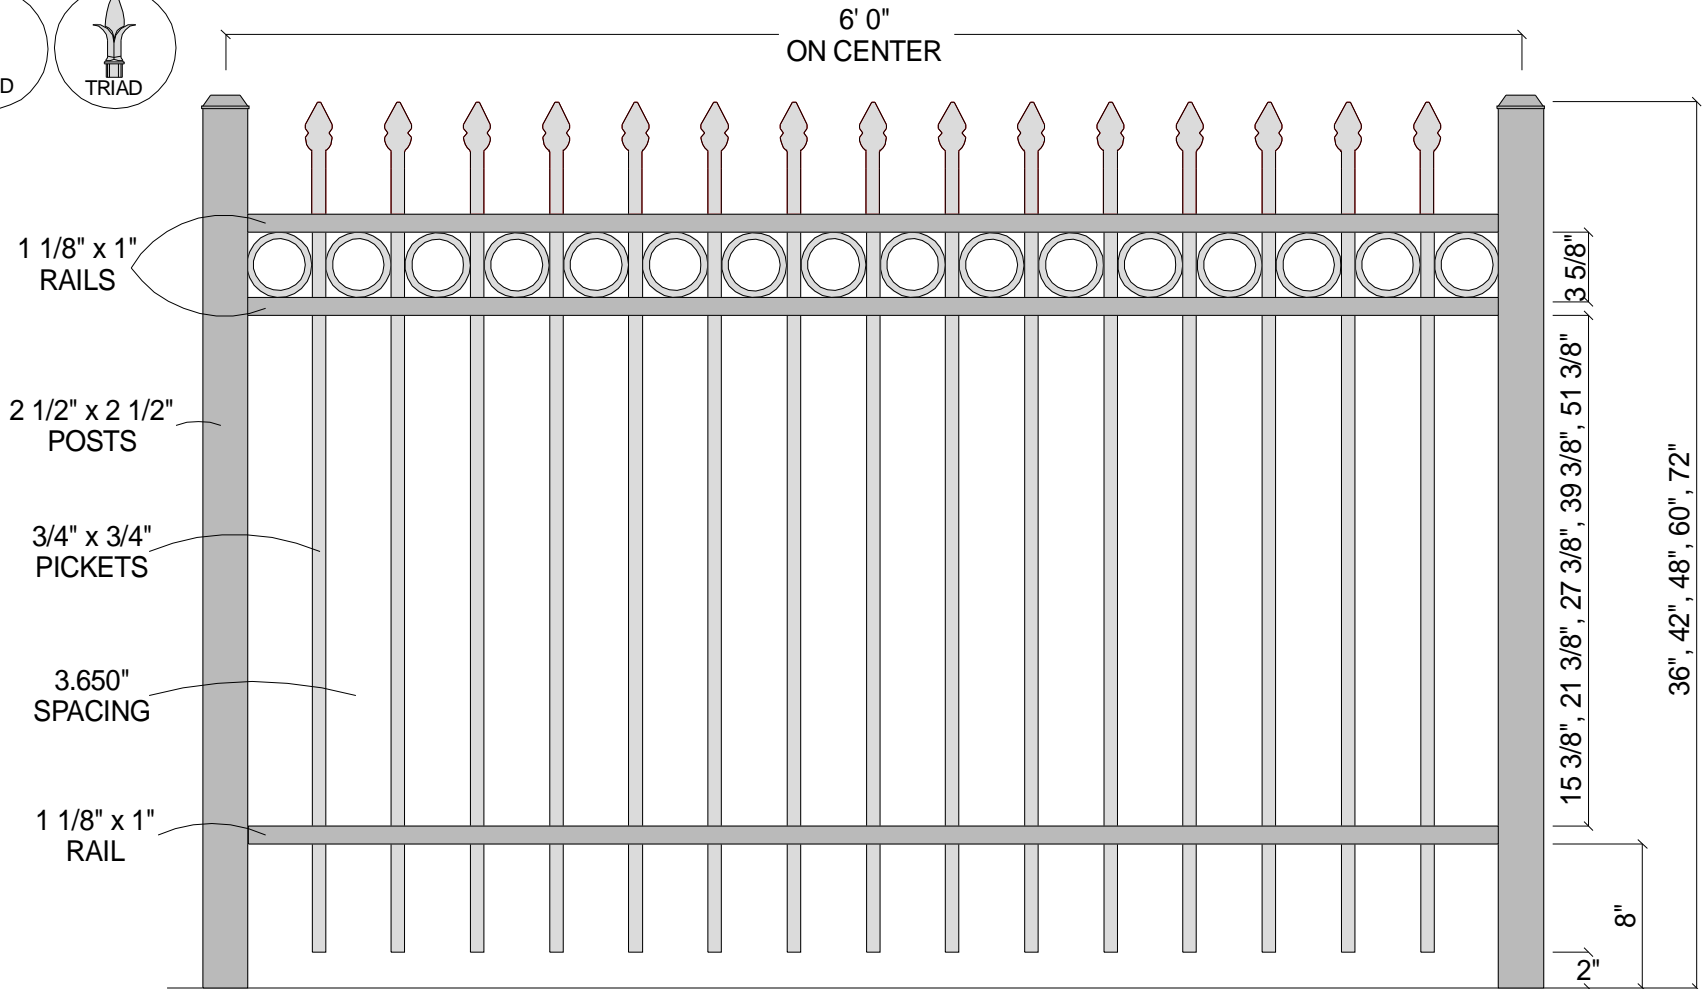

FINIAL OPTION:

Post Size	
36" Tall	2 1/2" x 2 1/2" x 5 1/2'
42" Tall	2 1/2" x 2 1/2" x 6'
48" Tall	2 1/2" x 2 1/2" x 6 1/2'
60" Tall	2 1/2" x 2 1/2" x 7 1/2'
72" Tall	2 1/2" x 2 1/2" x 8 1/2'

Courtyard® Aluminum Fence

Scale: 3/32" : 1"	Approved By: F.S.B.	Drawn By: J.D.S. Revised: 2/23/05
1131 (3-Rail w/Straight Pickets and Rings)		
As Shown: 6' x 48" 1131 with Rings		Drawing Number: 1131Rings