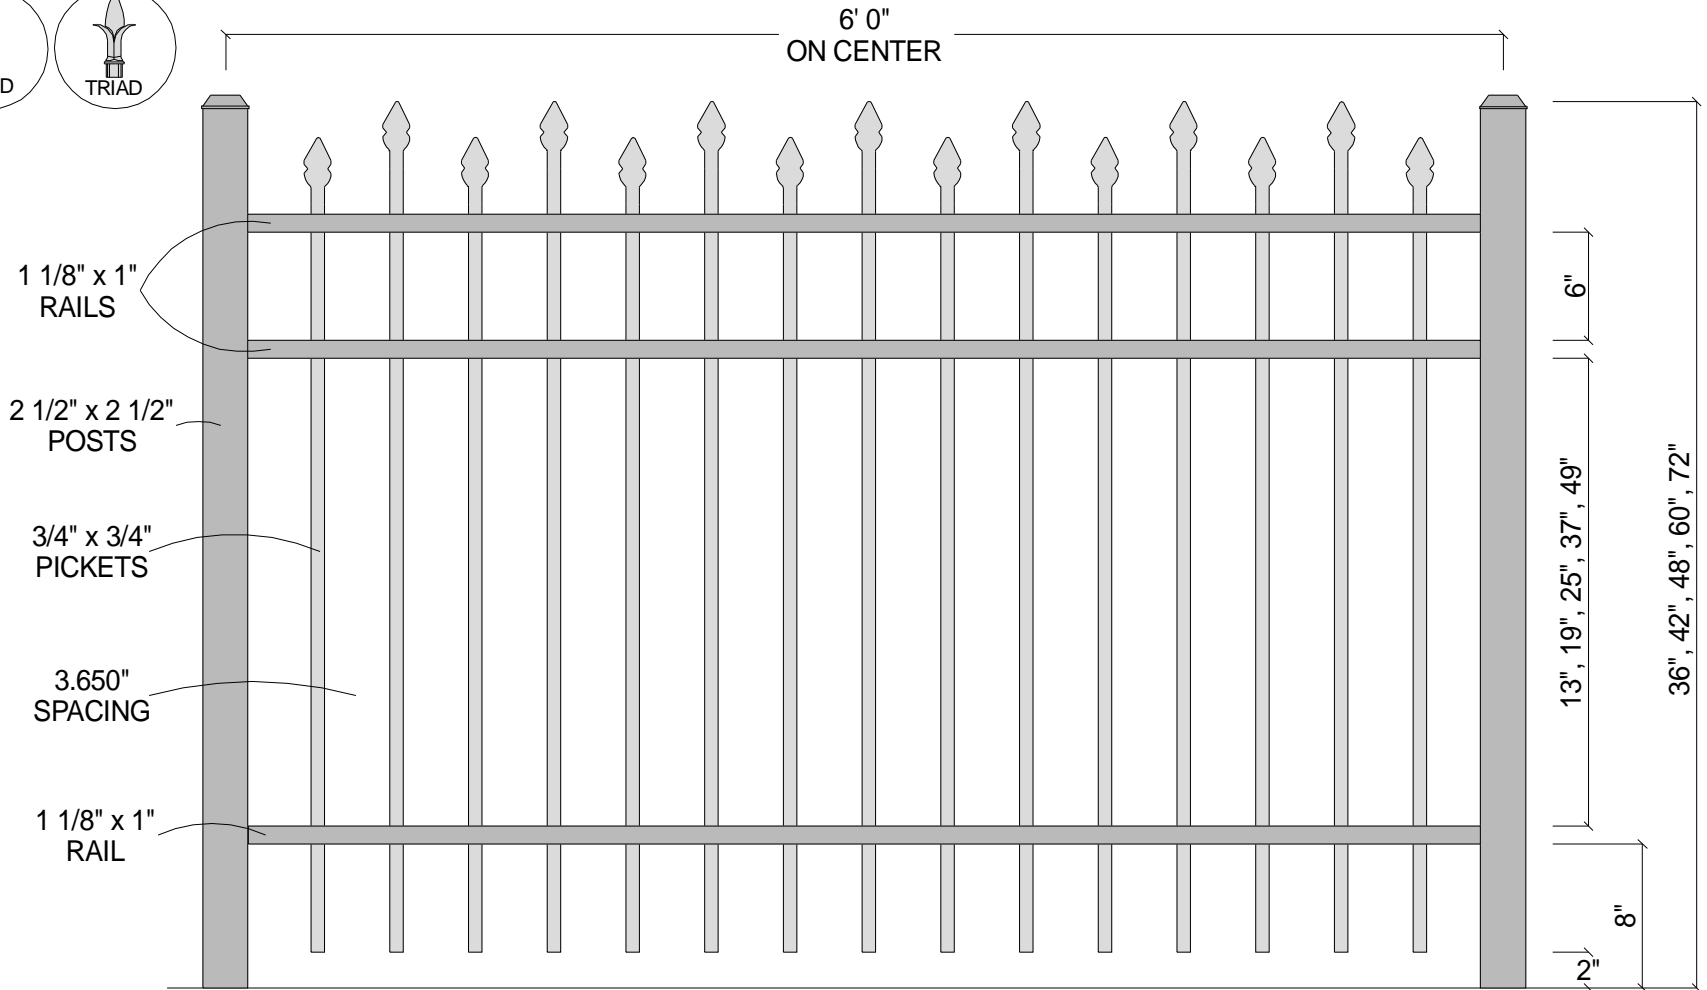

**FINIAL OPTION:**

Post Size	
36" Tall	2 1/2" x 2 1/2" x 5 1/2'
42" Tall	2 1/2" x 2 1/2" x 6'
48" Tall	2 1/2" x 2 1/2" x 6 1/2'
60" Tall	2 1/2" x 2 1/2" x 7 1/2'
72" Tall	2 1/2" x 2 1/2" x 8 1/2'

**Courtyard® Aluminum Fence**

Scale: 3/32" : 1"	Approved By:	Drawn By: J.D.S.
Date: 4/16/04		Revised: 4/16/04
<b>1132</b> (3-Rail w/Alternating Pickets)		
As Shown: 6' x 48" 1132	Drawing Number: 1132	