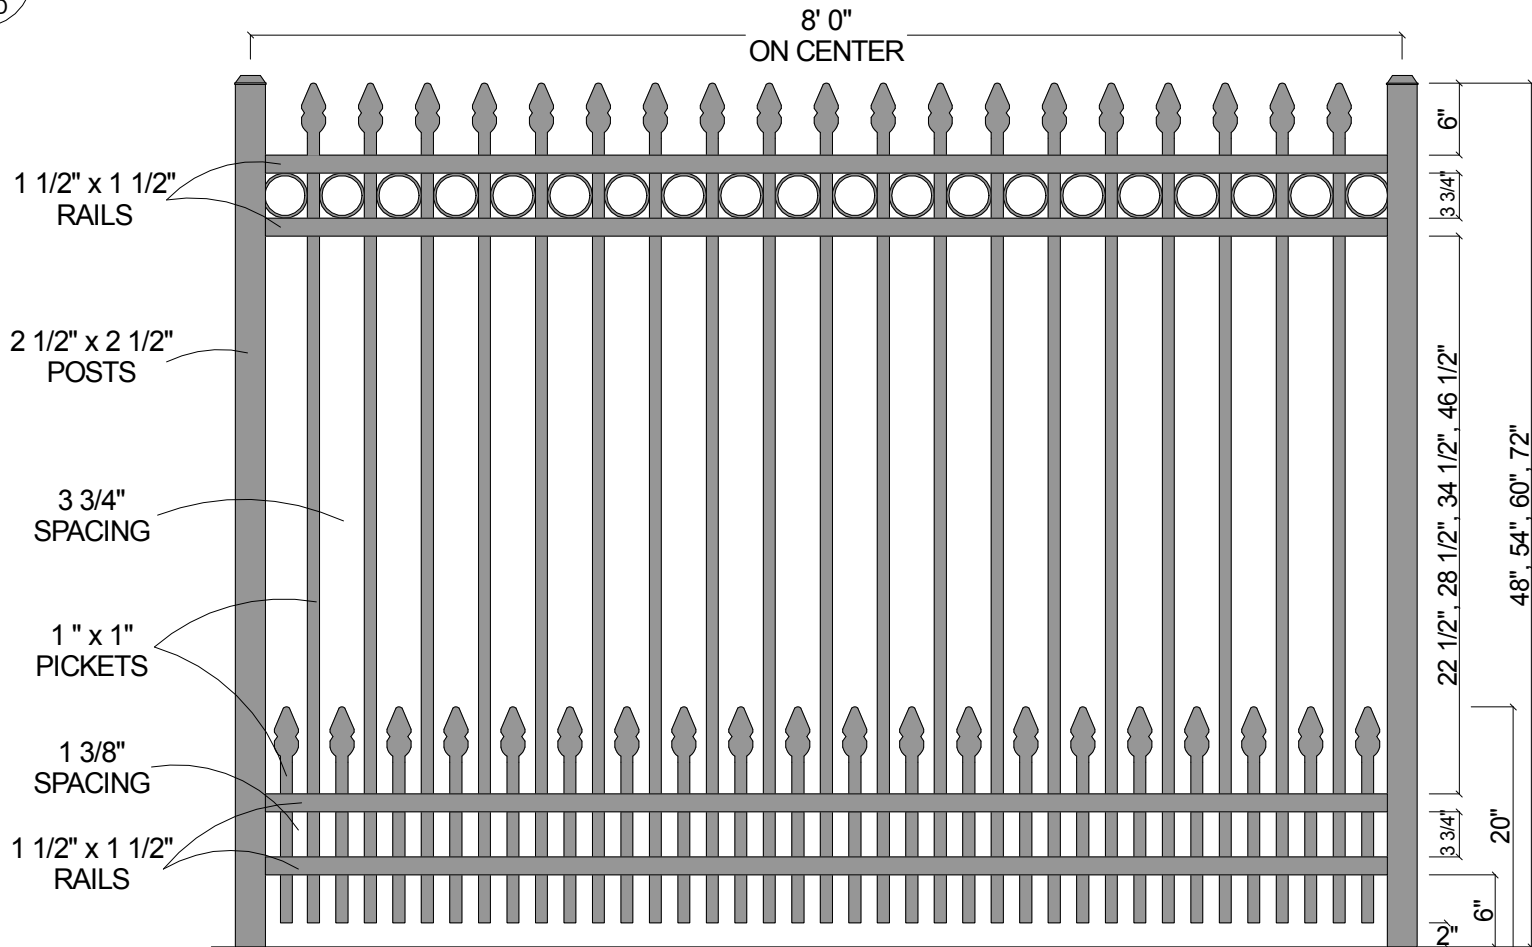

**FINIAL OPTION:**

**Post Size**

48" Tall	2 1/2" x 2 1/2" x 6 1/2'
54" Tall	2 1/2" x 2 1/2" x 7'
60" Tall	2 1/2" x 2 1/2" x 7 1/2'
72" Tall	2 1/2" x 2 1/2" x 8 1/2'

**CourtYard® Aluminum Fence**

Scale: 3/32" : 1"	Drawn By: J.D.S.
Date: 4/01/09	Revised:

**2131R w/Short Picket Option**

As Shown: 8' x 72" 2131R w/Short Picket Option	Drawing Number: 2131R-SPO
---	------------------------------