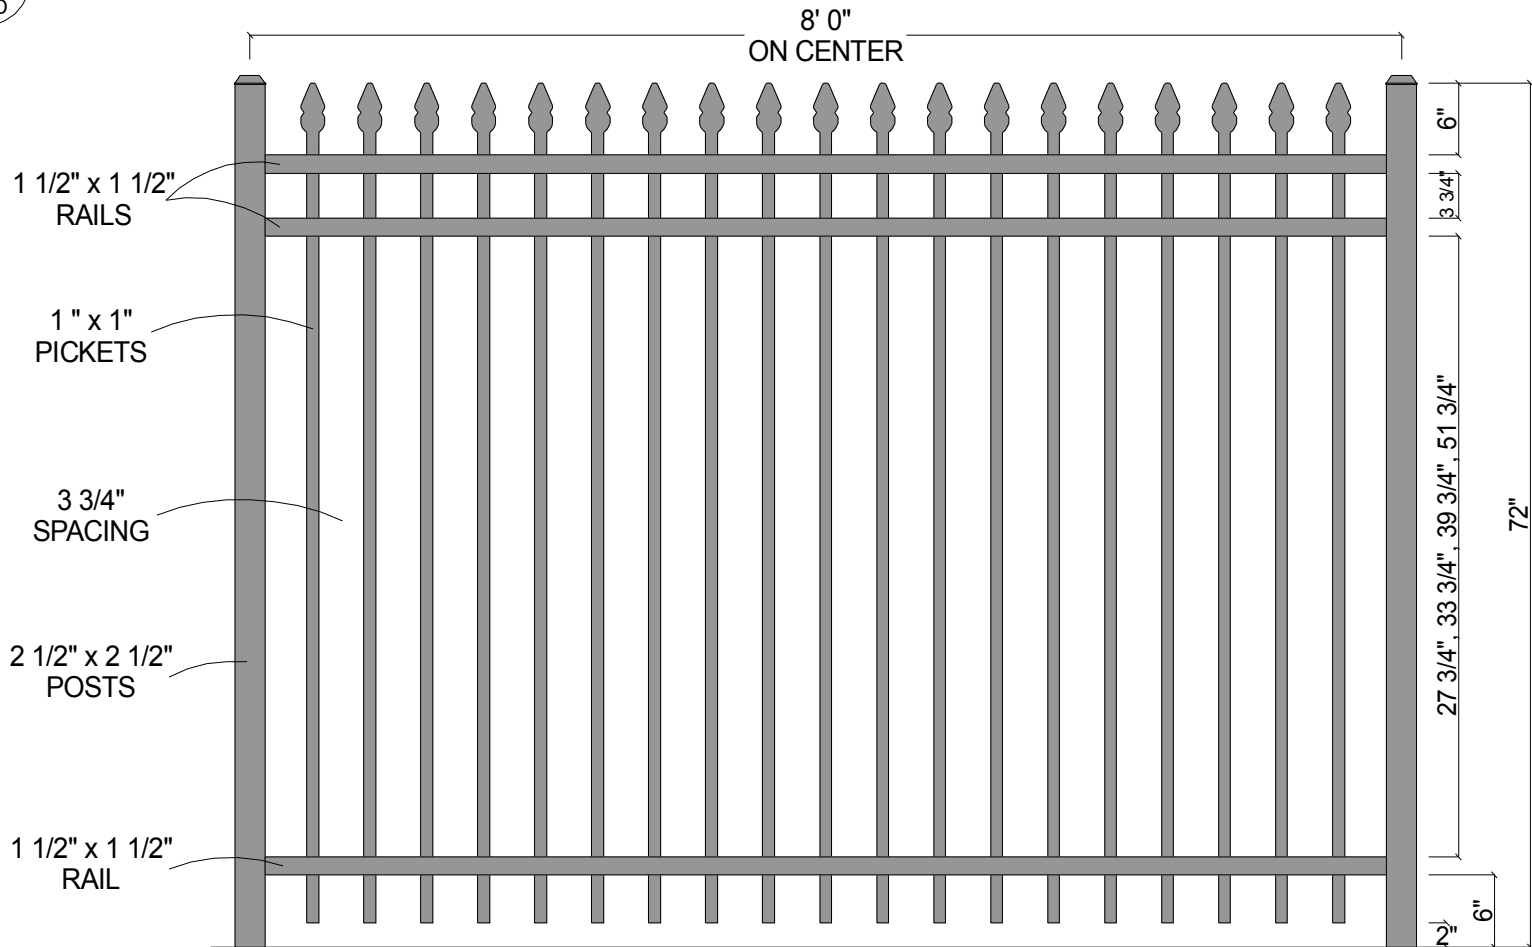

FINIAL OPTION:

Post Size	
48" Tall	2 1/2" x 2 1/2" x 6 1/2'
54" Tall	2 1/2" x 2 1/2" x 7'
60" Tall	2 1/2" x 2 1/2" x 7 1/2'
72" Tall	2 1/2" x 2 1/2" x 8 1/2'

CourtYard® Aluminum Fence

Scale: 3/32" : 1"	Drawn By: J.D.S.
Date: 2/04/08	Revised:
2131 (3-Rail w/Straight Pickets)	
As Shown: 8' x 72" 2131	Drawing Number: 2131