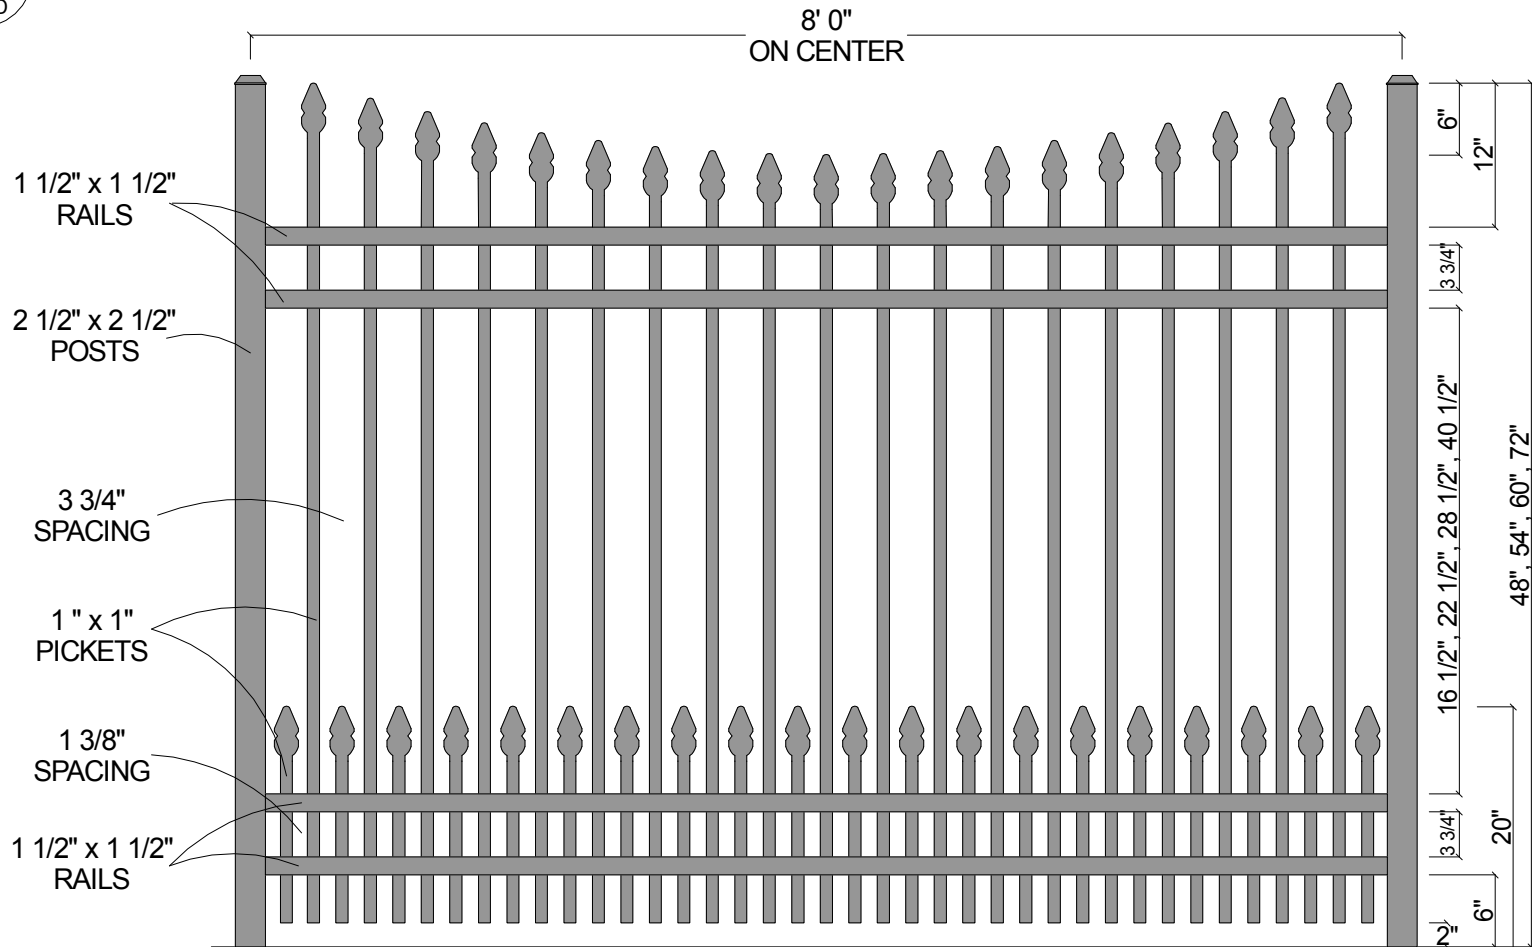

**FINIAL OPTION:**

**Post Size**

48" Tall	2 1/2" x 2 1/2" x 6 1/2'
54" Tall	2 1/2" x 2 1/2" x 7'
60" Tall	2 1/2" x 2 1/2" x 7 1/2'
72" Tall	2 1/2" x 2 1/2" x 8 1/2'

**CourtYard® Aluminum Fence**

Scale: 3/32" : 1"	Drawn By: J.D.S.
Date: 4/01/09	Revised:

**2131 Concave** w/Short Picket Option

As Shown: 8' x 72" 2131 Concave w/Short Picket Option	Drawing Number: 2131Cncv-SPO
--	---------------------------------