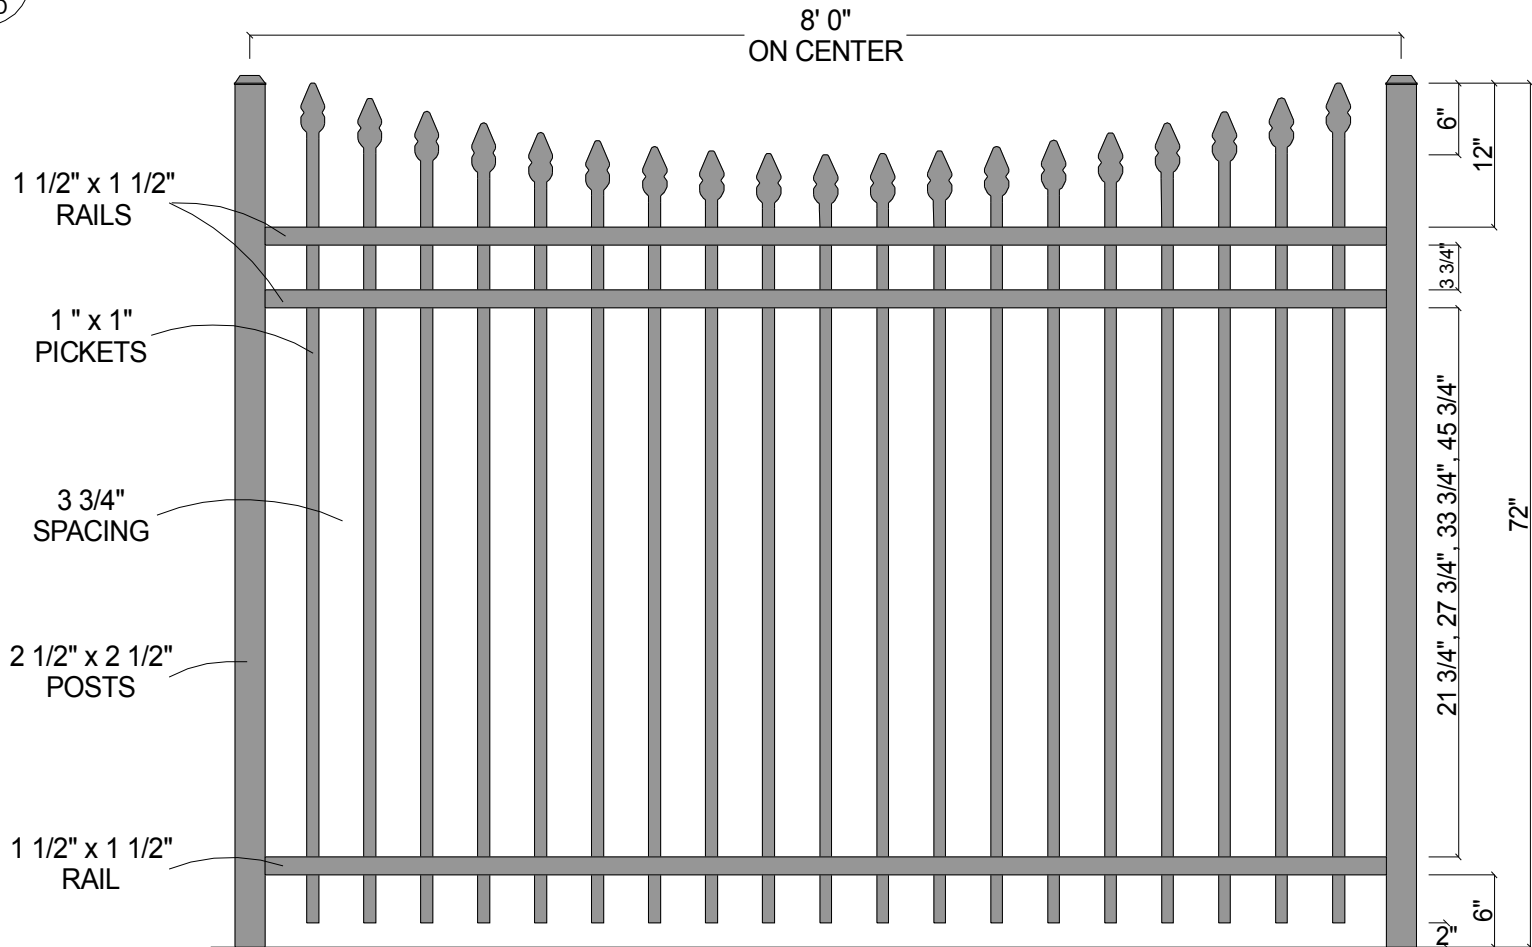

FINIAL OPTION:

Post Size	
48" Tall	2 1/2" x 2 1/2" x 6 1/2'
54" Tall	2 1/2" x 2 1/2" x 7'
60" Tall	2 1/2" x 2 1/2" x 7 1/2'
72" Tall	2 1/2" x 2 1/2" x 8 1/2'

CourtYard® Aluminum Fence

Scale: 3/32" : 1"

Date: 2/04/08

Drawn By: J.D.S.

Revised:

2131 Concave (3-Rail w/Straight Pickets)

As Shown:

8' x 72" 2131 Concave

Drawing Number:

2131Cncv