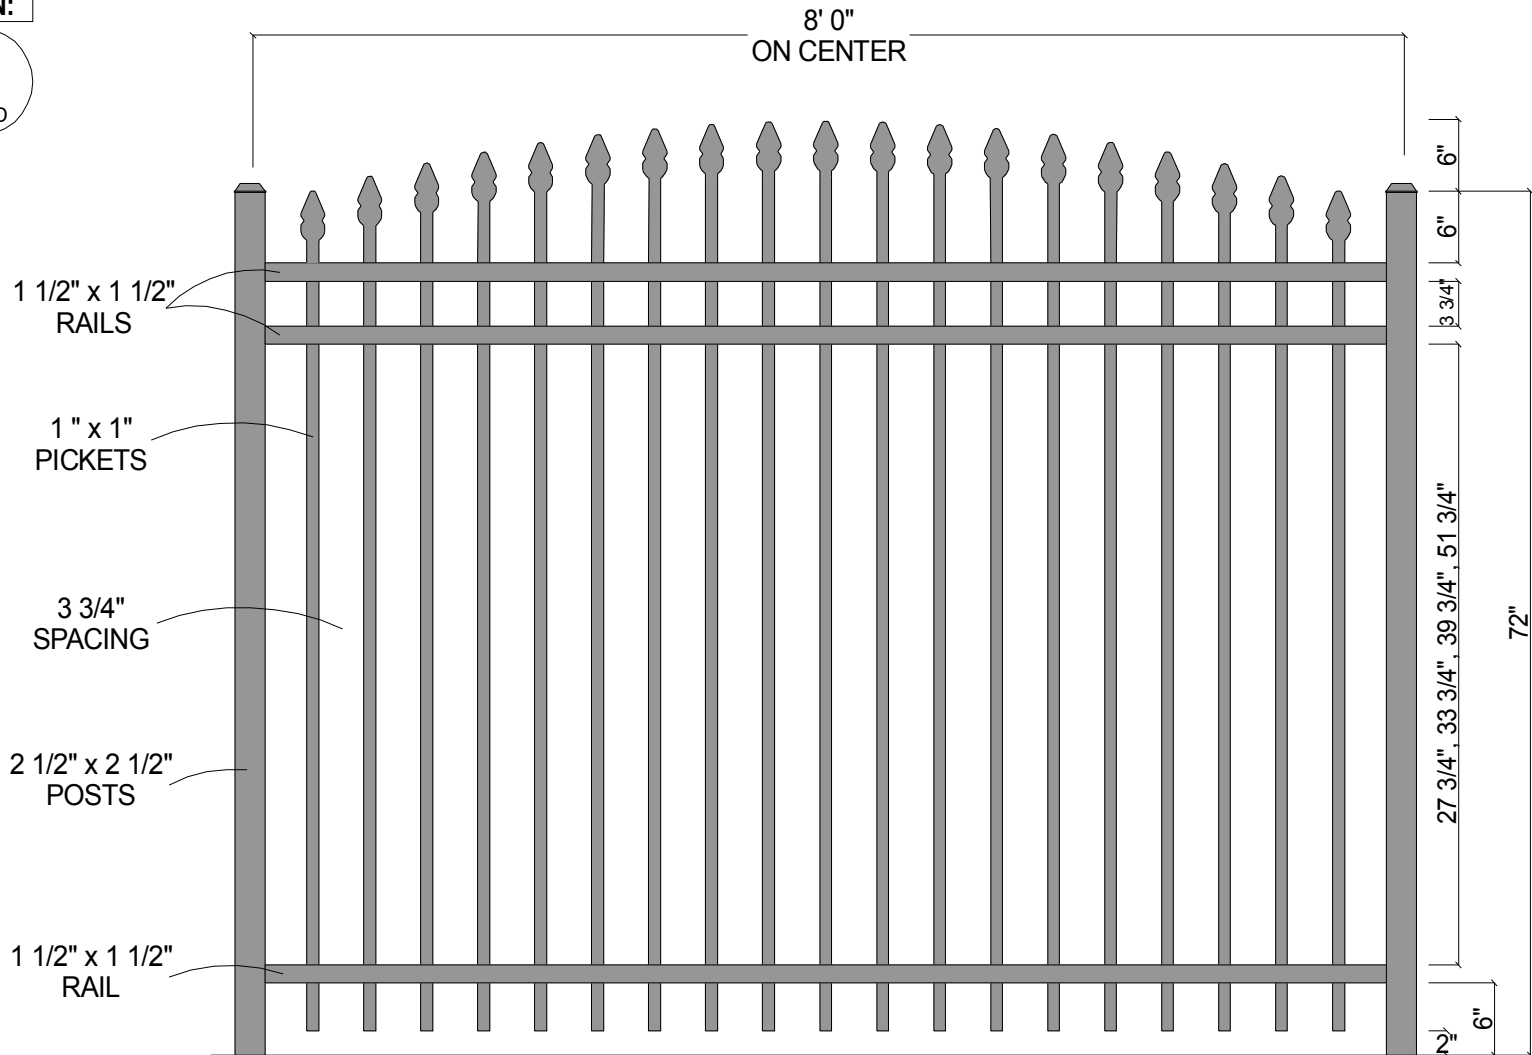

**FINIAL OPTION:**

Post Size	
48" Tall	2 1/2" x 2 1/2" x 6 1/2'
54" Tall	2 1/2" x 2 1/2" x 7'
60" Tall	2 1/2" x 2 1/2" x 7 1/2'
72" Tall	2 1/2" x 2 1/2" x 8 1/2'

**CourtYard® Aluminum Fence**

Scale: 3/32" : 1"	Drawn By: J.D.S.
Date: 2/04/08	Revised:

**2131 Convex** (3-Rail w/Straight Pickets)

As Shown: 8' x 72" 2131 Convex	Drawing Number: 2131Cnvx
-----------------------------------	-----------------------------