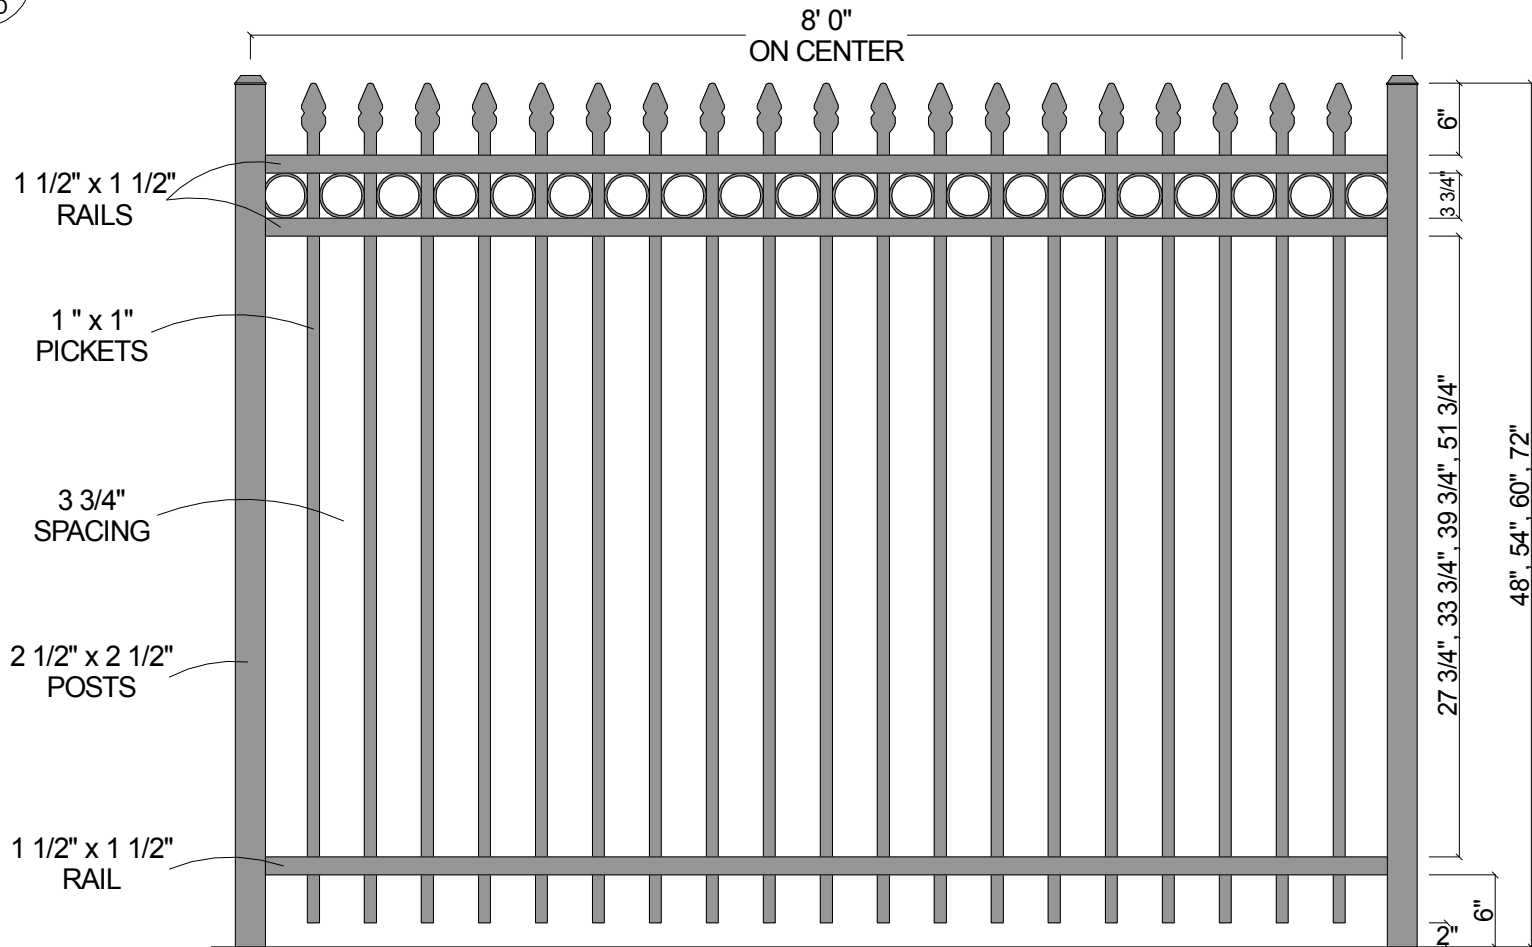

FINIAL OPTION:

Post Size	
48" Tall	2 1/2" x 2 1/2" x 6 1/2'
54" Tall	2 1/2" x 2 1/2" x 7'
60" Tall	2 1/2" x 2 1/2" x 7 1/2'
72" Tall	2 1/2" x 2 1/2" x 8 1/2'

CourtYard® Aluminum Fence		
Scale: 3/32" : 1"		Drawn By: J.D.S.
Date: 4/01/09		Revised:
2131R (3-Rail w/Straight Pickets)		
As Shown: 8' x 72" 2131R		Drawing Number: 2131R