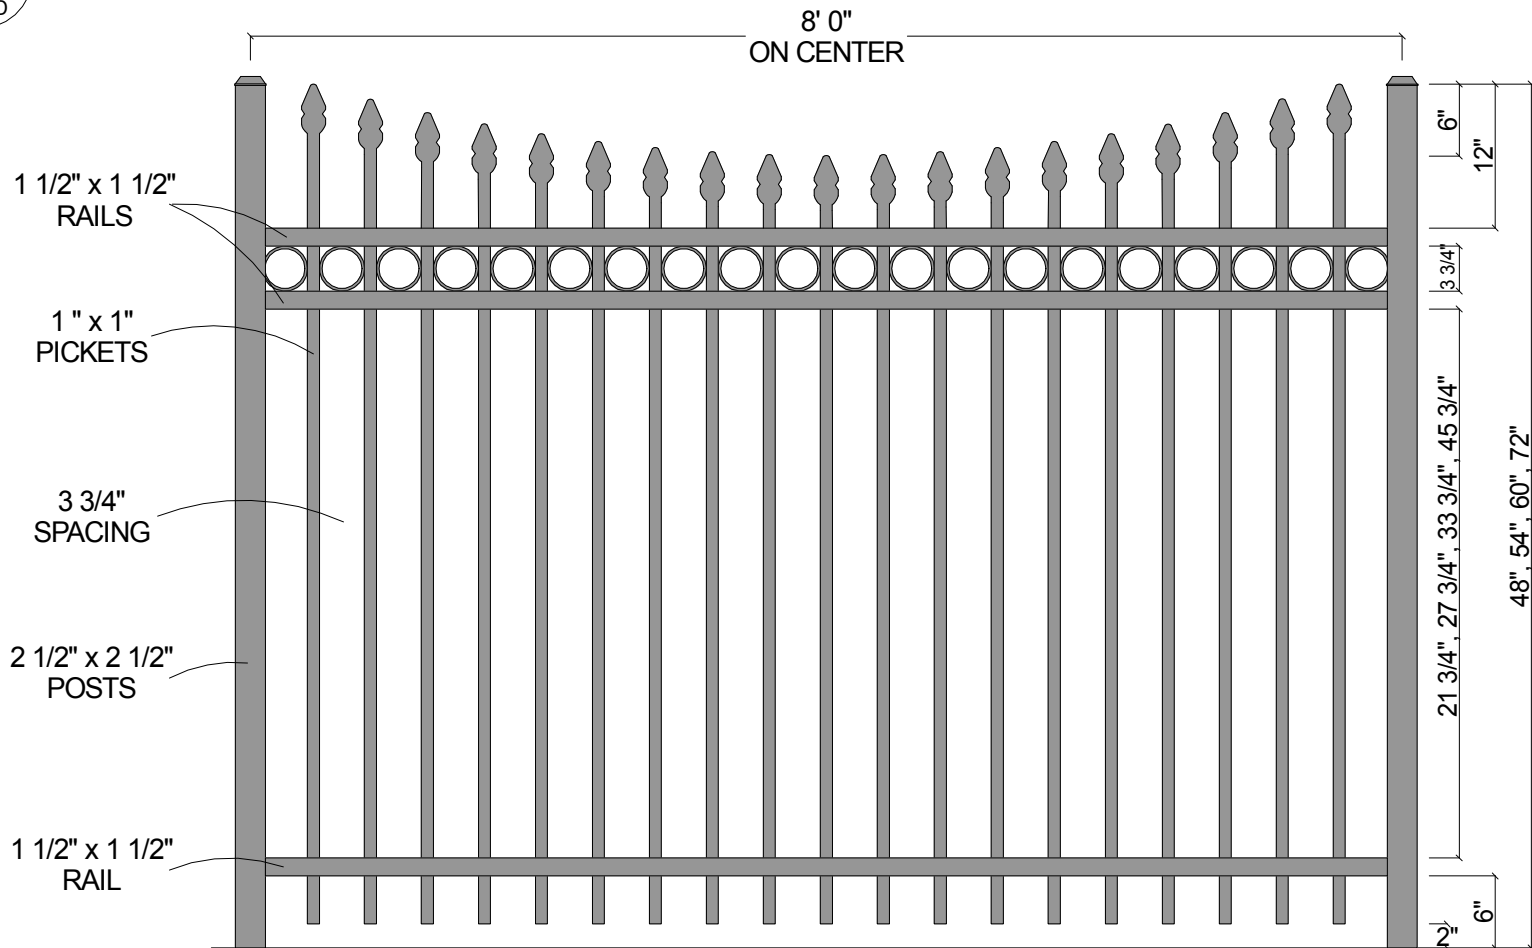

**FINIAL OPTION:**

**Post Size**

48" Tall	2 1/2" x 2 1/2" x 6 1/2'
54" Tall	2 1/2" x 2 1/2" x 7'
60" Tall	2 1/2" x 2 1/2" x 7 1/2'
72" Tall	2 1/2" x 2 1/2" x 8 1/2'

**CourtYard® Aluminum Fence**

Scale: 3/32" : 1"	Drawn By: J.D.S.
Date: 4/01/09	Revised:
<b>2131R Concave</b> (3-Rail w/Straight Pickets)	
As Shown: 8' x 72" 2131R Concave	Drawing Number: 2131RCncv