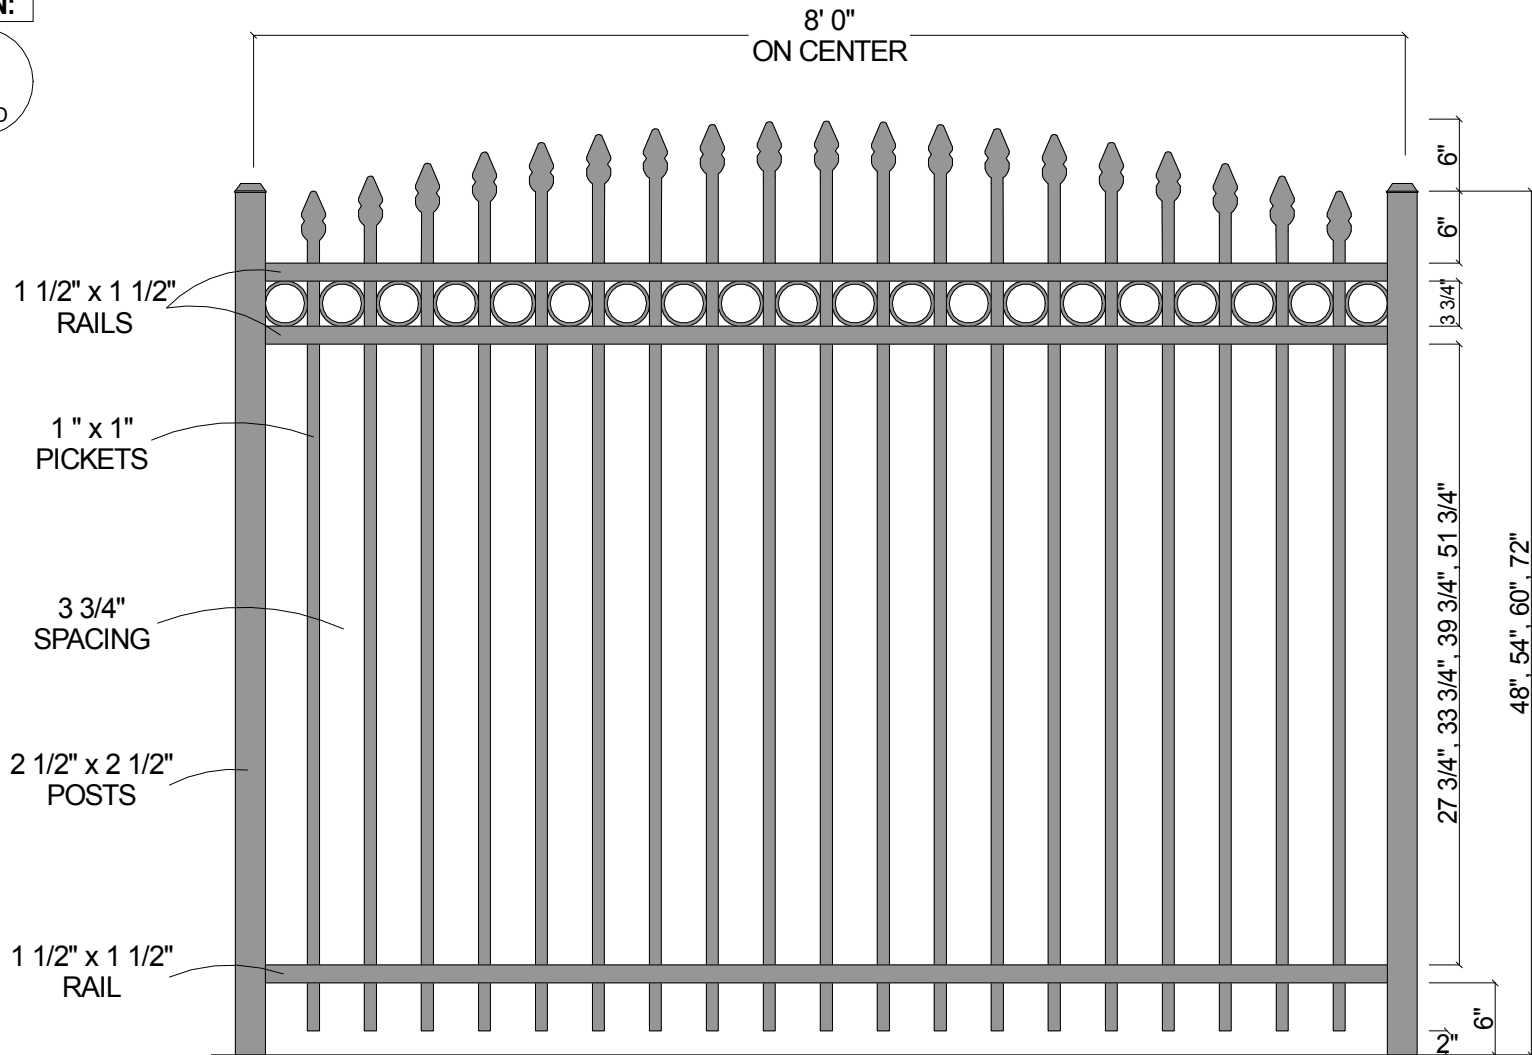

FINIAL OPTION:

Post Size	
48" Tall	2 1/2" x 2 1/2" x 6 1/2'
54" Tall	2 1/2" x 2 1/2" x 7'
60" Tall	2 1/2" x 2 1/2" x 7 1/2'
72" Tall	2 1/2" x 2 1/2" x 8 1/2'

CourtYard® Aluminum Fence

Scale: 3/32" : 1"	Drawn By: J.D.S.
Date: 4/01/09	Revised:
2131R Convex (3-Rail w/Straight Pickets)	
As Shown: 8' x 72" 2131R Convex	Drawing Number: 2131RCnxv