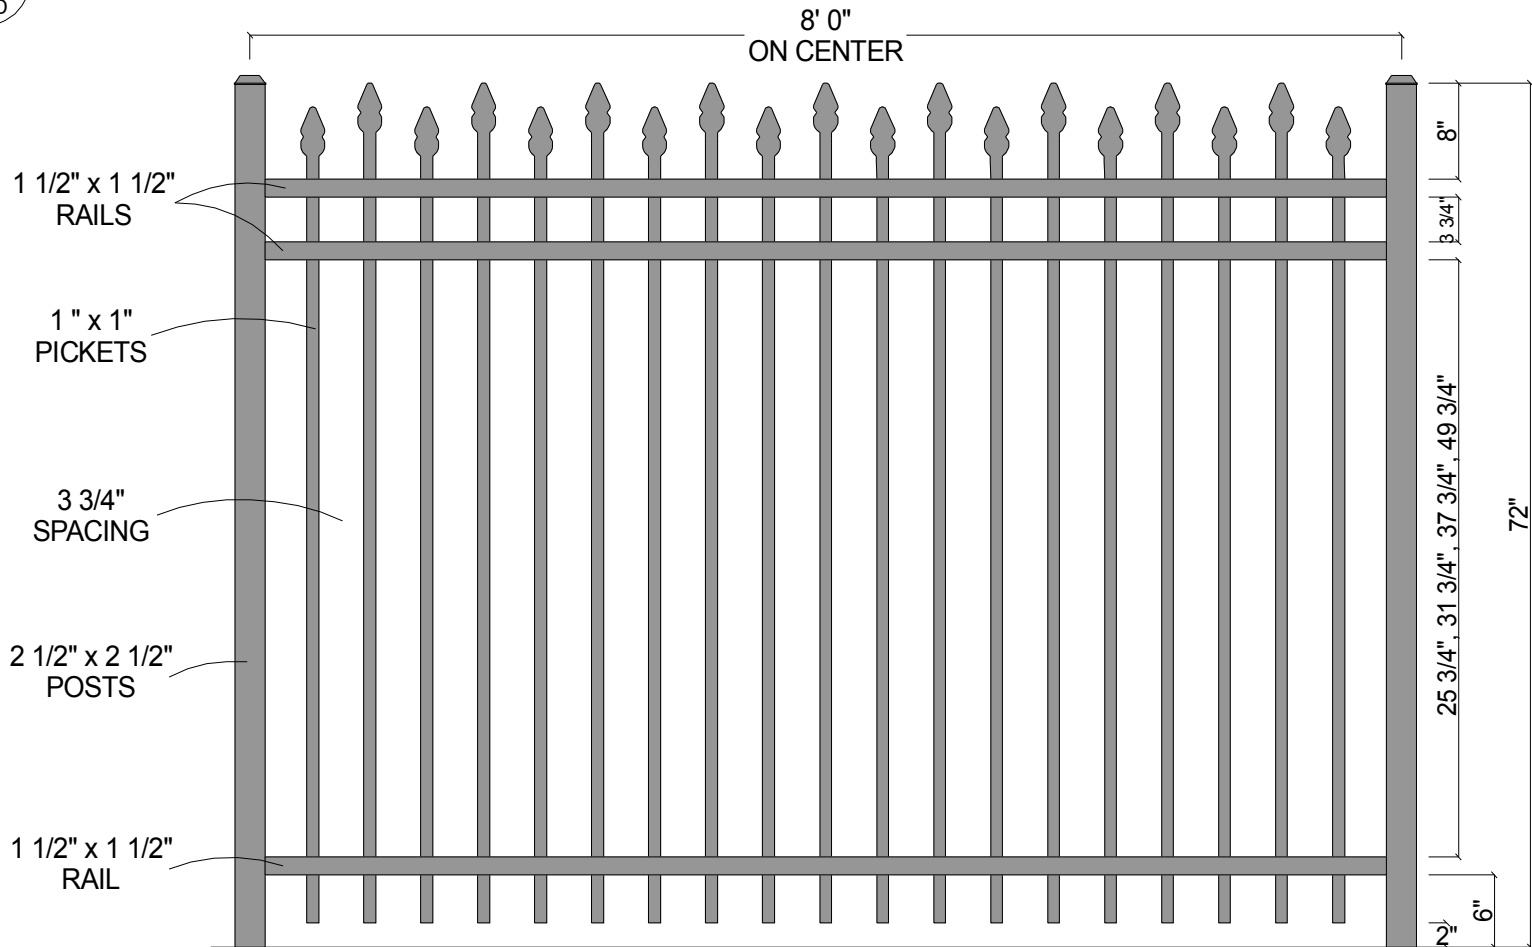

FINIAL OPTION:

Post Size	
48" Tall	2 1/2" x 2 1/2" x 6 1/2'
54" Tall	2 1/2" x 2 1/2" x 7'
60" Tall	2 1/2" x 2 1/2" x 7 1/2'
72" Tall	2 1/2" x 2 1/2" x 8 1/2'

CourtYard® Aluminum Fence

Scale: 3/32" : 1"

Date: 2/04/08

Drawn By: J.D.S.

Revised:

2132 (3-Rail w/Alt. Pickets)

As Shown:
8' x 72" 2132

Drawing Number:
2132