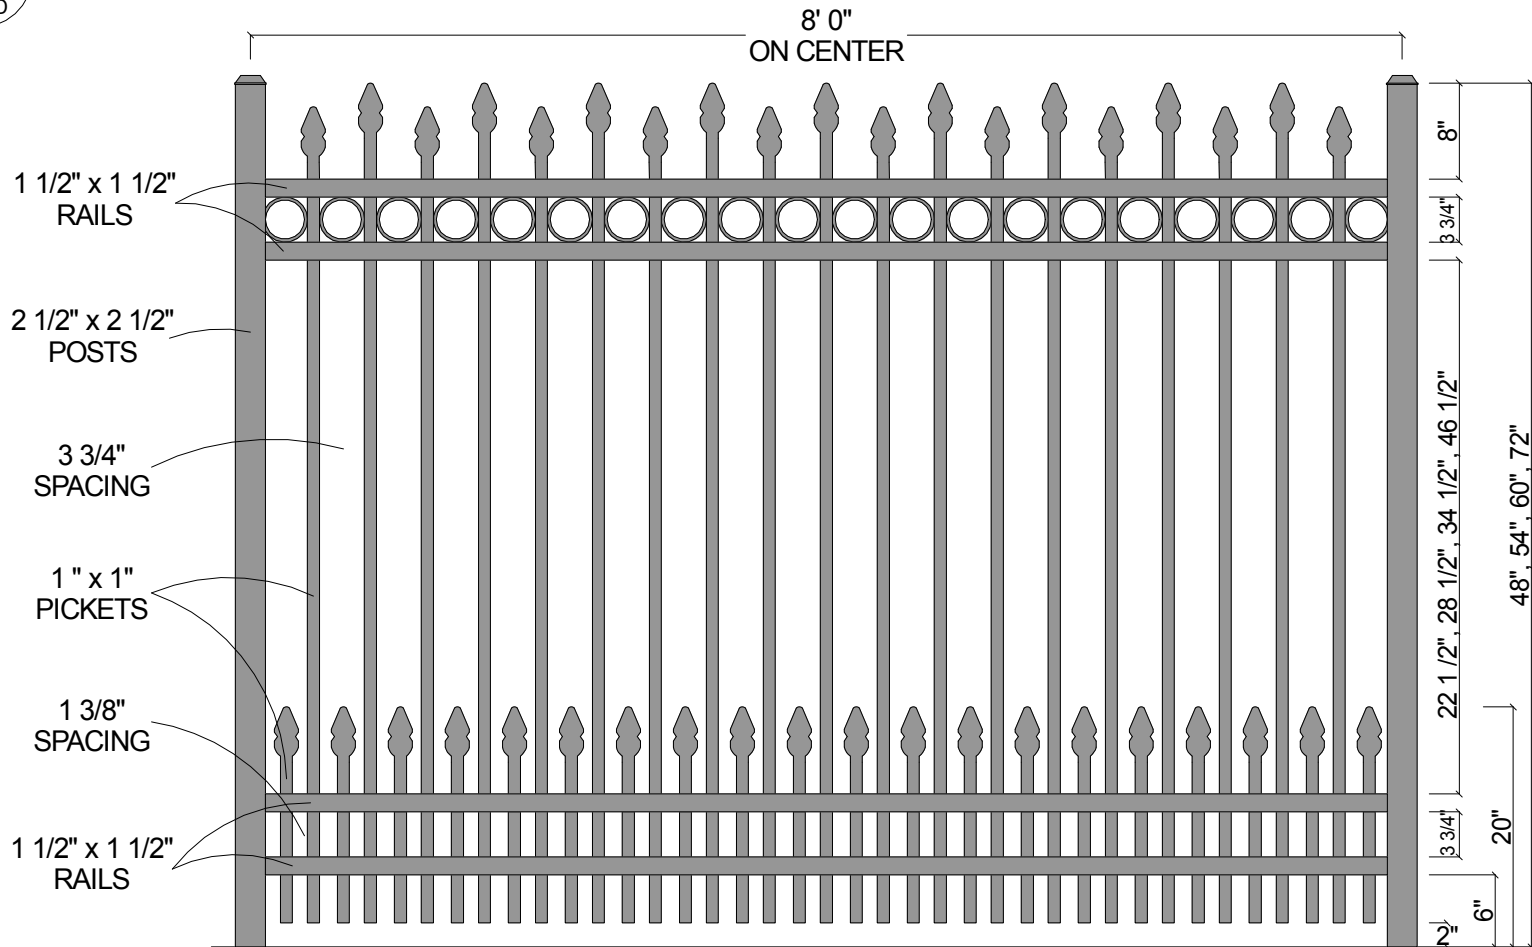

FINIAL OPTION:

Post Size	
48" Tall	2 1/2" x 2 1/2" x 6 1/2'
54" Tall	2 1/2" x 2 1/2" x 7'
60" Tall	2 1/2" x 2 1/2" x 7 1/2'
72" Tall	2 1/2" x 2 1/2" x 8 1/2'

CourtYard® Aluminum Fence		
Scale: 3/32" : 1"		Drawn By: J.D.S.
Date: 4/01/09		Revised:
2132R w/Short Picket Option		
As Shown: 8' x 72" 2132R w/Short Picket Option	Drawing Number: 2132R-SPO	