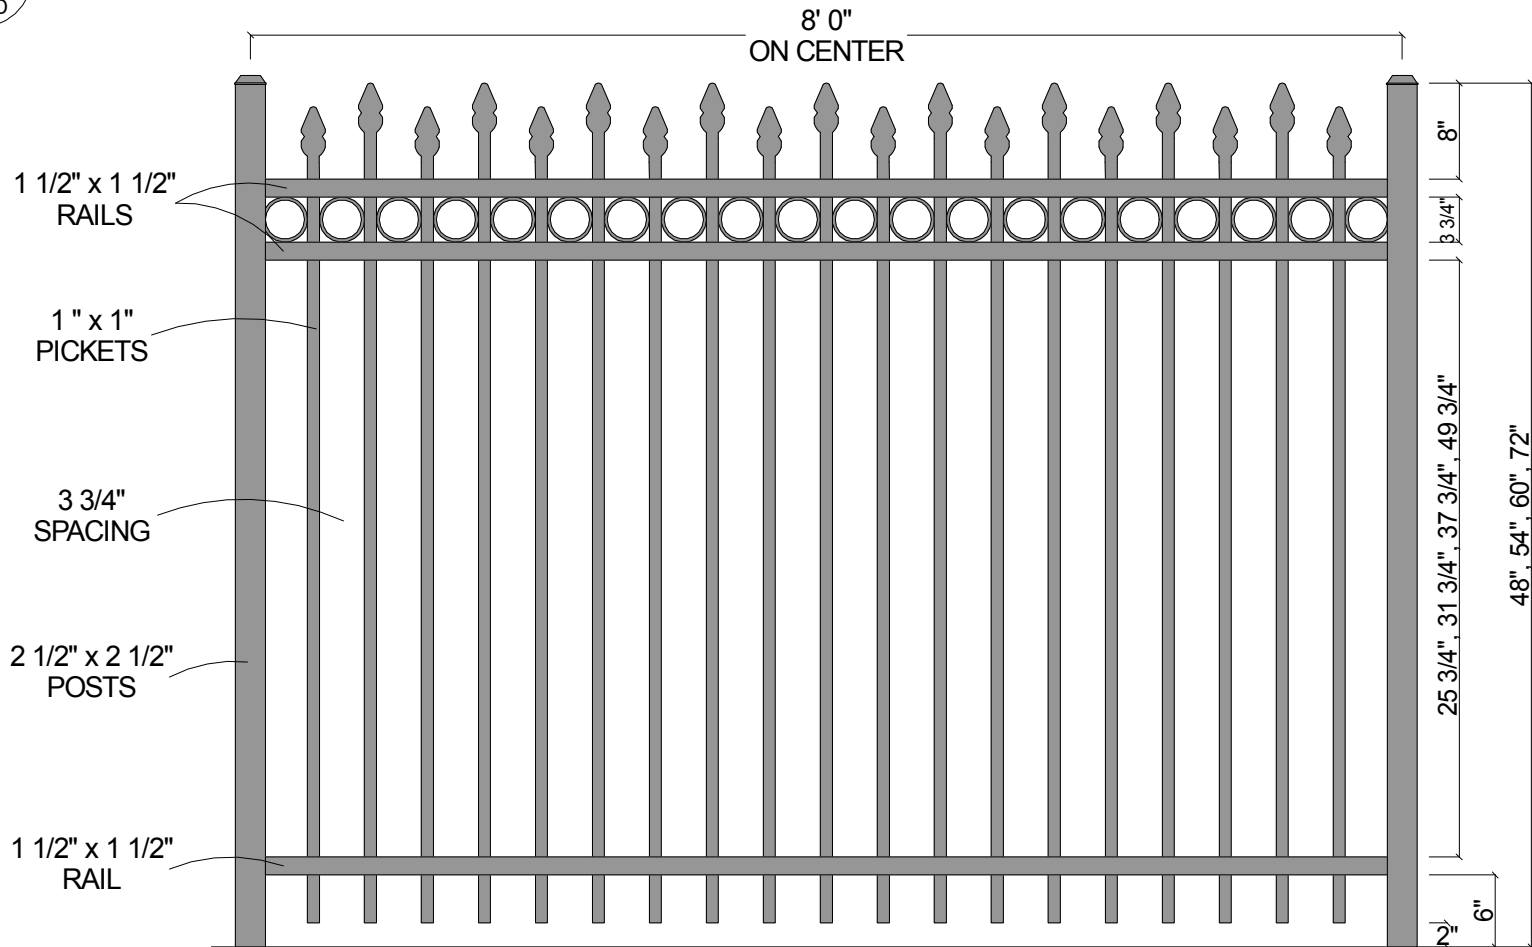

FINIAL OPTION:

Post Size	
48" Tall	2 1/2" x 2 1/2" x 6 1/2'
54" Tall	2 1/2" x 2 1/2" x 7'
60" Tall	2 1/2" x 2 1/2" x 7 1/2'
72" Tall	2 1/2" x 2 1/2" x 8 1/2'

CourtYard® Aluminum Fence		
Scale: 3/32" : 1"		Drawn By: J.D.S.
Date: 4/01/09		Revised:
2132R (3-Rail w/Alt. Pickets)		
As Shown: 8' x 72" 2132R		Drawing Number: 2132R