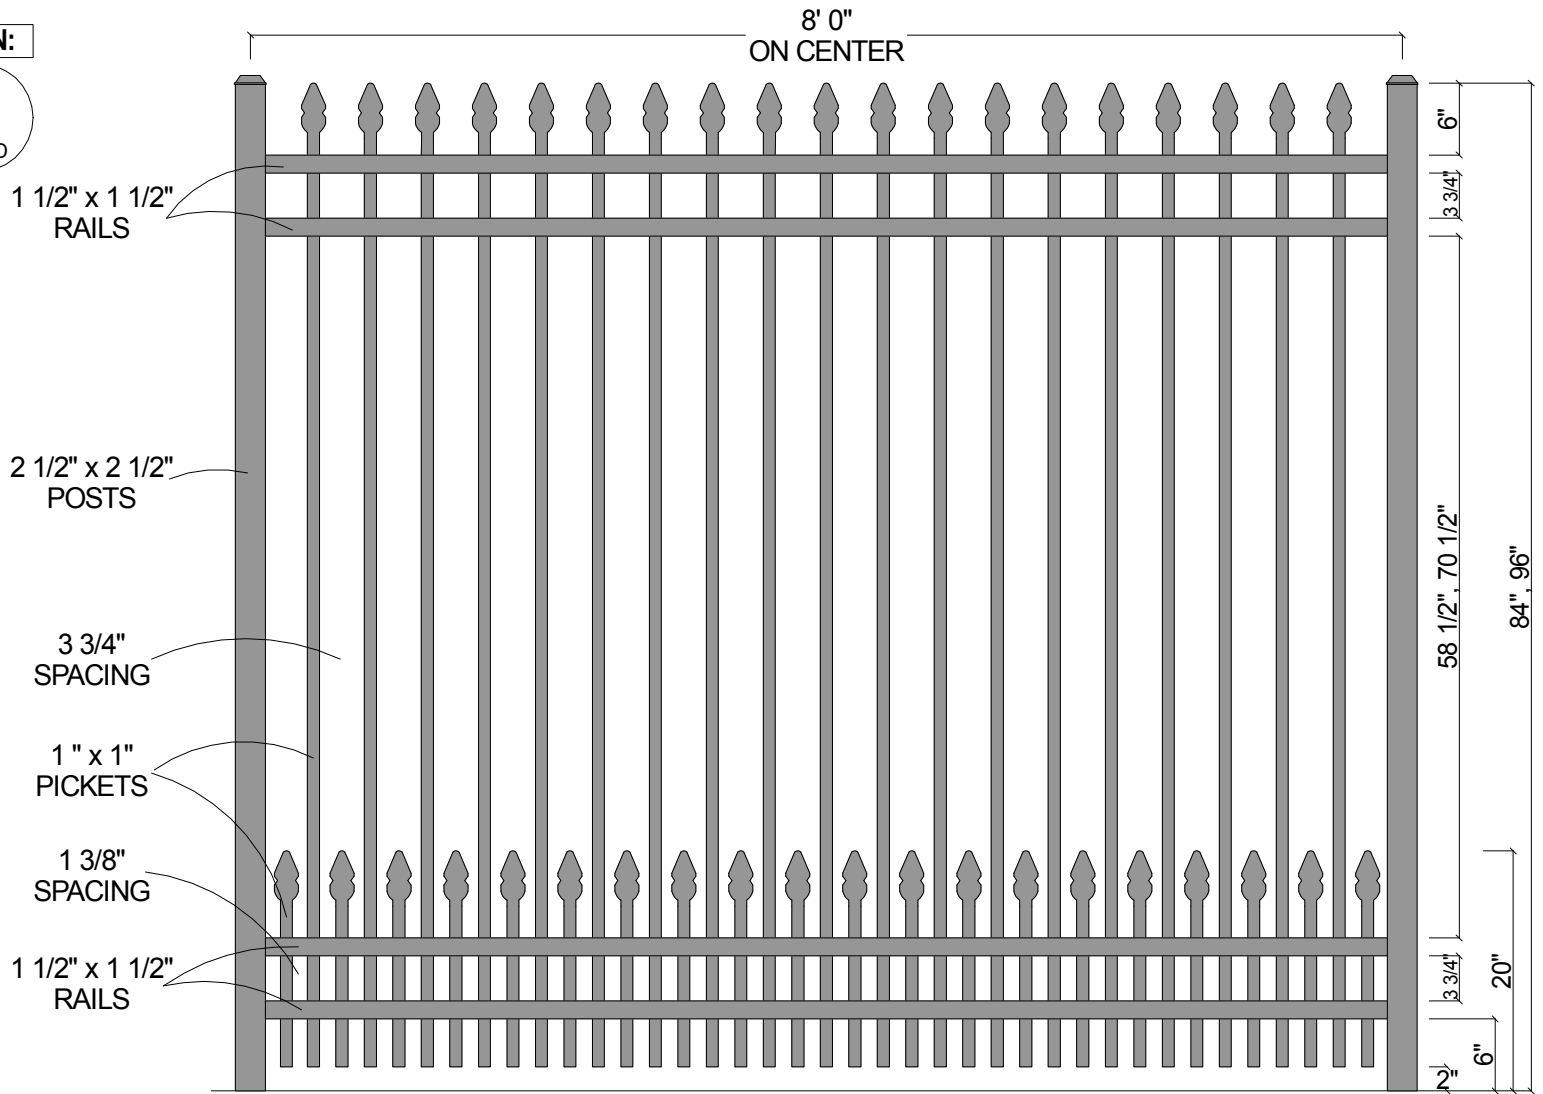

**FINIAL OPTION:**

Post Size	
84" Tall	2 1/2" x 2 1/2" x 10' 0"
96" Tall	2 1/2" x 2 1/2" x 11' 0"

<b>CourtYard® Aluminum Fence</b>	
Scale: 3/32" : 1"	Drawn By: J.D.S.
Date: 4/01/09	Revised:
<b>2141 w/Short Picket Option</b>	
As Shown: 8' x 84" 2141 w/Short Picket Option	Drawing Number: 2141-SPO