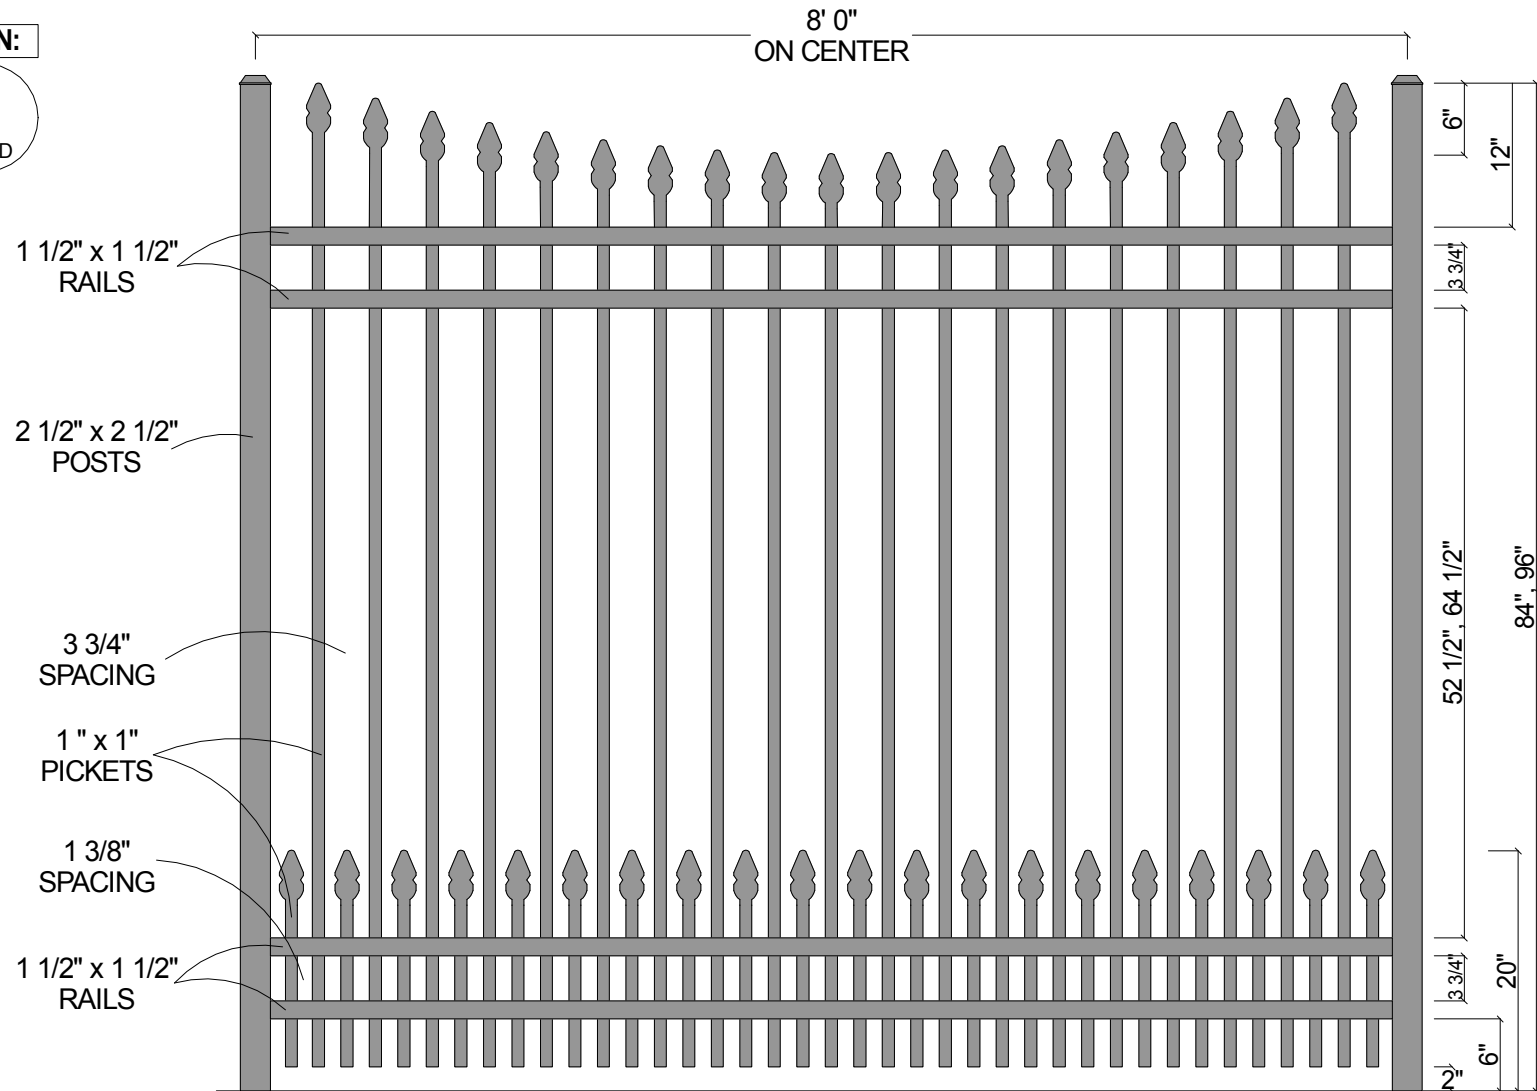

FINIAL OPTION:

Post Size	
84" Tall	2 1/2" x 2 1/2" x 10' 0"
96" Tall	2 1/2" x 2 1/2" x 11' 0"

CourtYard® Aluminum Fence	
Scale: 3/32" : 1"	Drawn By: J.D.S.
Date: 4/01/09	Revised:
2141 Concave w/Short Picket Option	
As Shown: 8' x 84" 2141 Concave w/Short Picket Option	Drawing Number: 2141Cncv-SPO