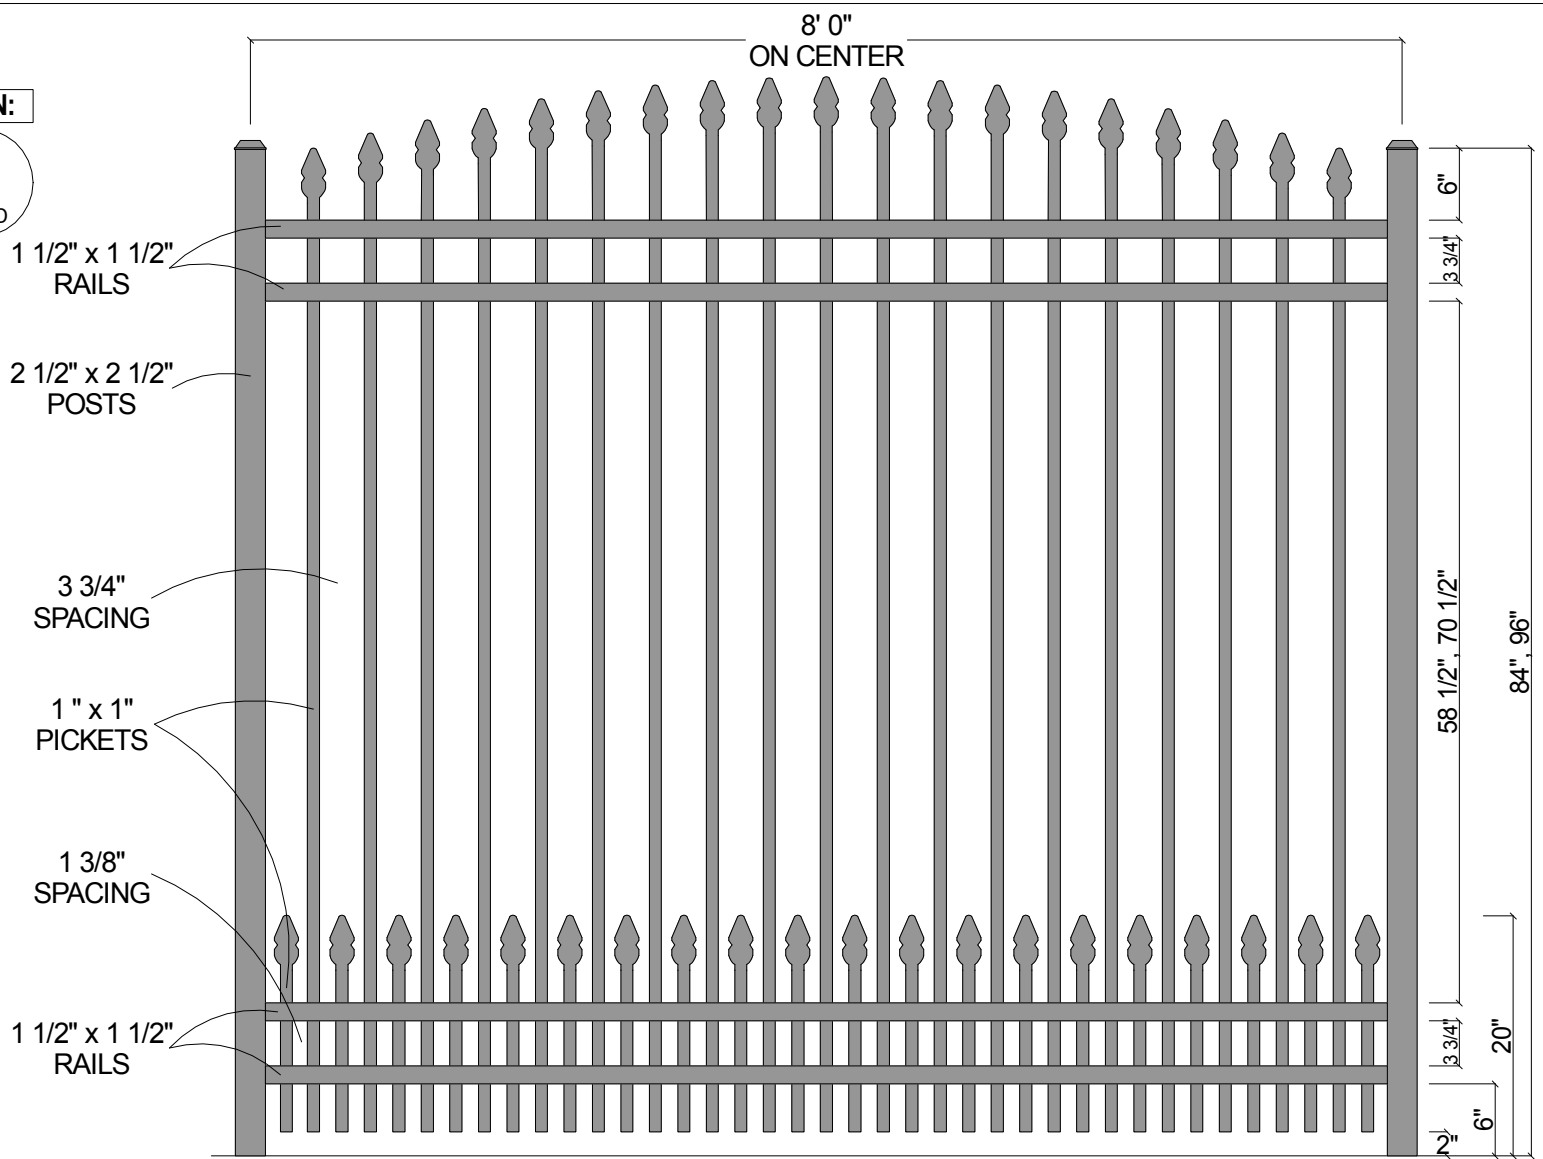

FINIAL OPTION:

| Post Size | |
|-----------|--------------------------|
| 84" Tall | 2 1/2" x 2 1/2" x 10' 0" |
| 96" Tall | 2 1/2" x 2 1/2" x 11' 0" |

| | | |
|--|-----------------|------------------|
| CourtYard® Aluminum Fence | | |
| Scale: 3/32" : 1" | | Drawn By: J.D.S. |
| Date: 4/01/09 | | Revised: |
| 2141 Convex w/Short Picket Option | | |
| As Shown: | Drawing Number: | |
| 8' x 84" 2141 Convex w/Short Picket Option | 2141Cnxv-SPO | |