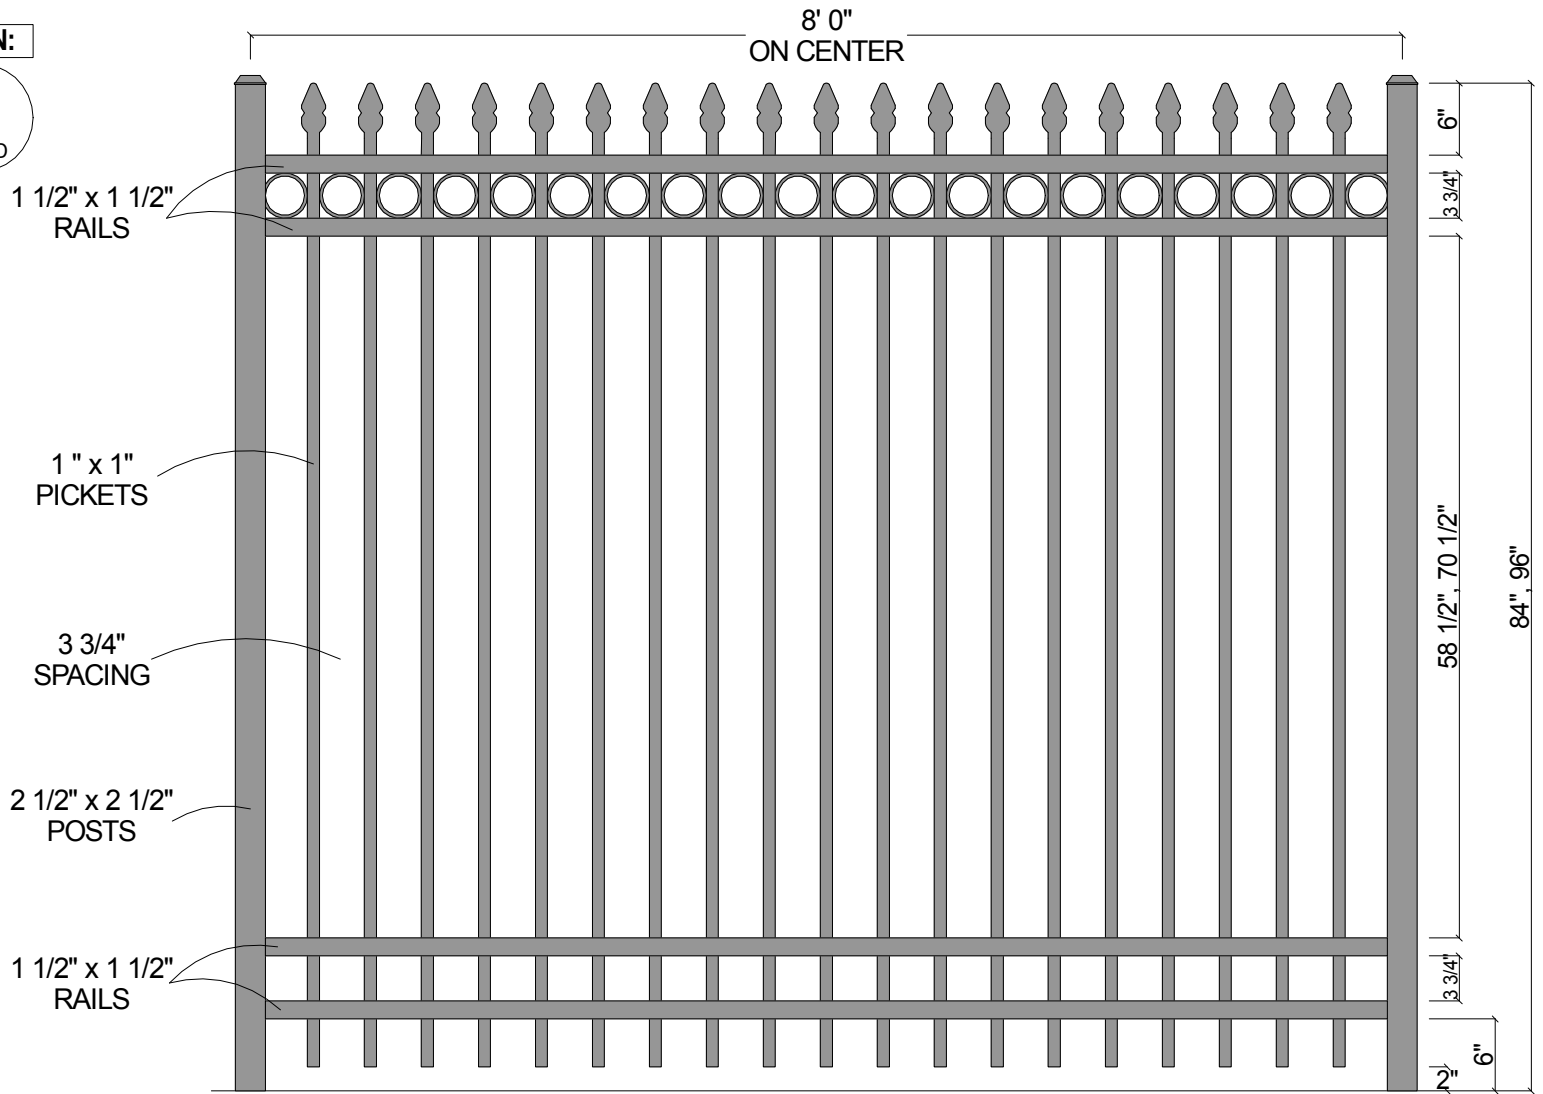

**FINIAL OPTION:**

Post Size	
84" Tall	2 1/2" x 2 1/2" x 10' 0"
96" Tall	2 1/2" x 2 1/2" x 11' 0"

<b>CourtYard® Aluminum Fence</b>		
Scale: 3/32" : 1"		Drawn By: J.D.S.
Date: 4/01/09		Revised:
<b>2141R (4-Rail w/Straight Pickets)</b>		
As Shown:		Drawing Number:
8' x 84" 2141R		2141R